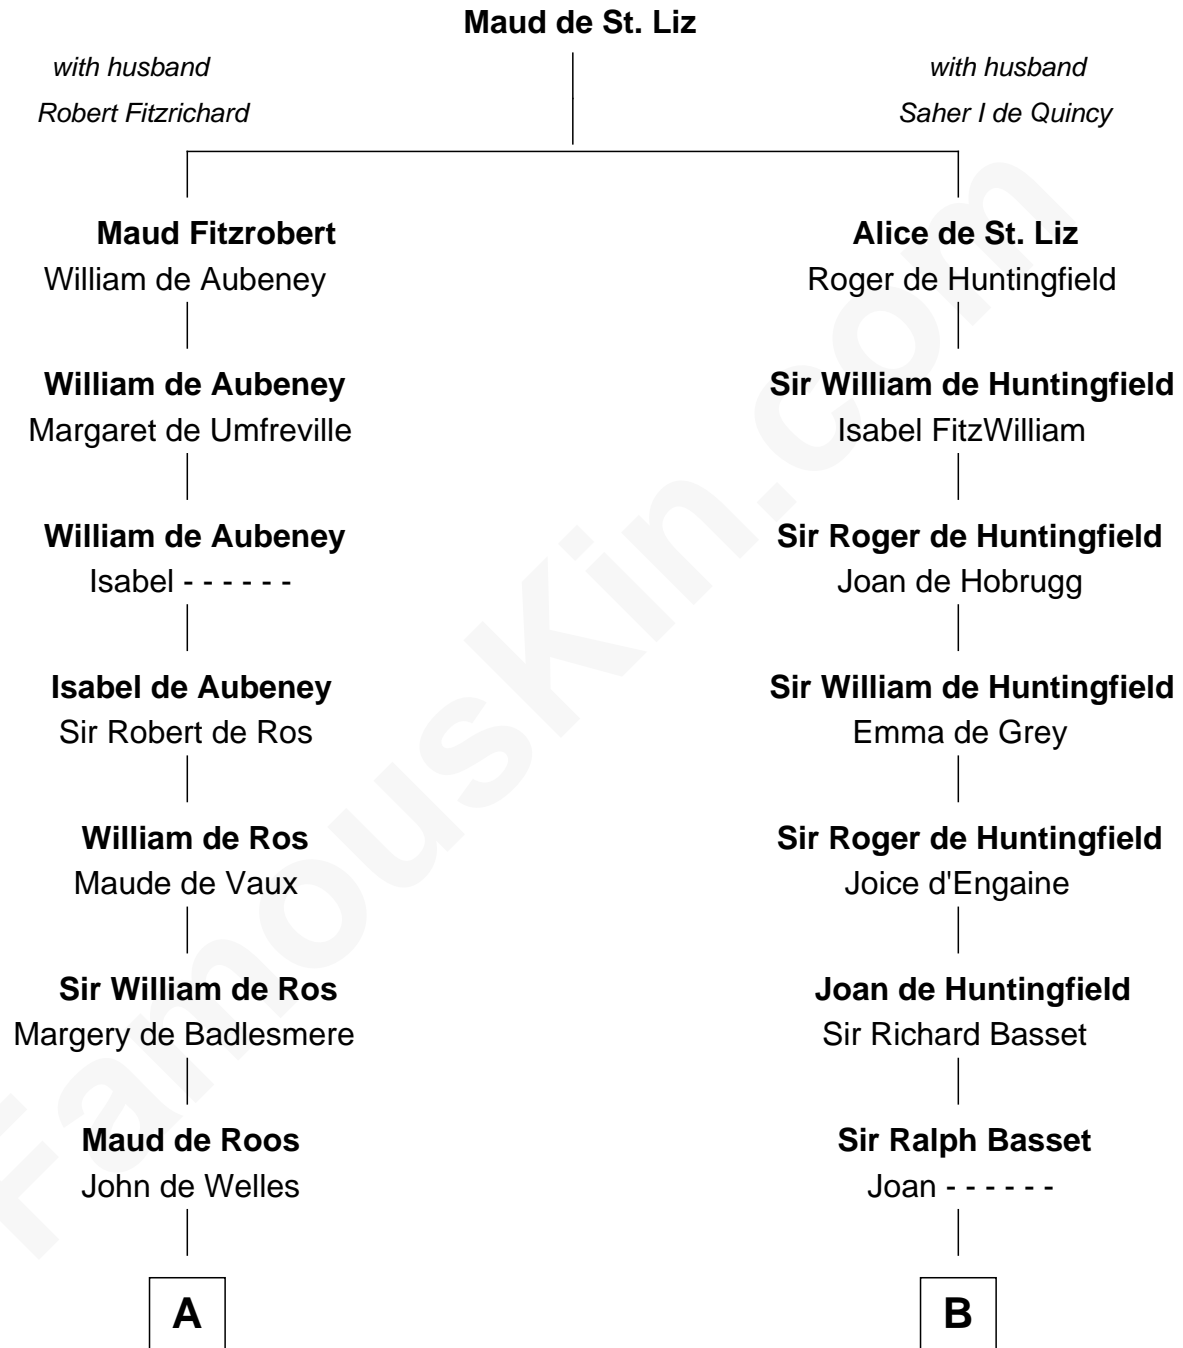

FamousKin.com

Relationship Chart of

Richard Henry Lee

Signer of the Declaration of Independence

19th cousin 1 time removed of

William Greene

2nd Governor of Rhode Island

C

Hannah Harrison

Philip Ludwell

Hannah Ludwell

Gov. Thomas Lee

Richard Henry Lee

Signer of Declaration of Independence

D

Annis Almy