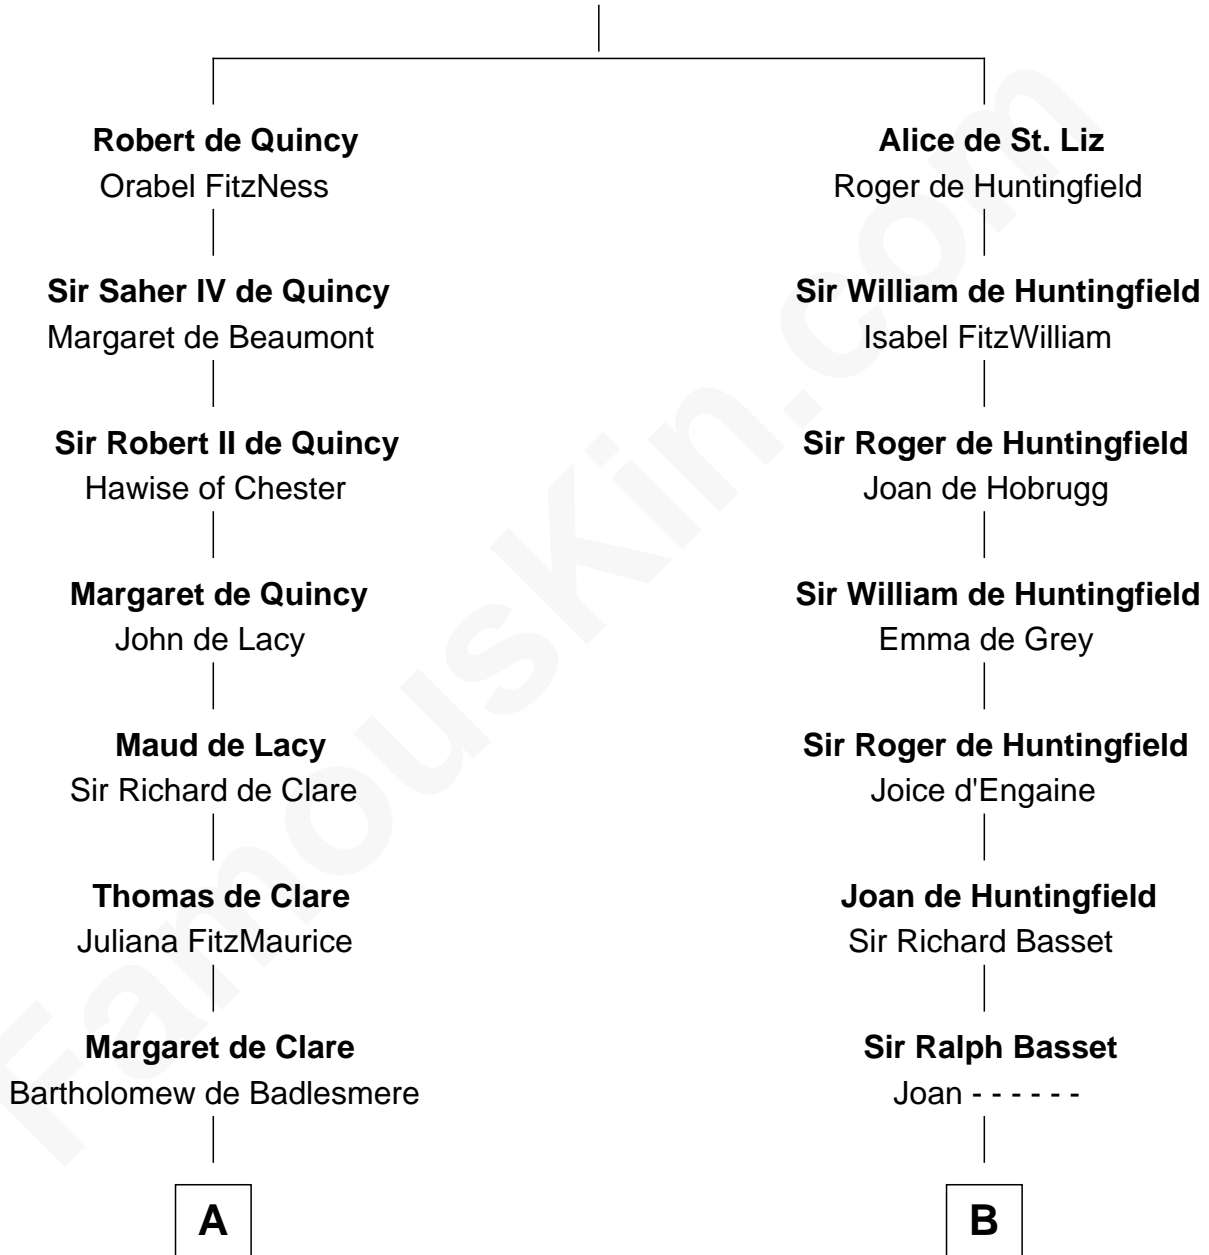

FamousKin.com

Relationship Chart of

Richard Henry Lee

Signer of the Declaration of Independence

20th cousin of

William Greene

2nd Governor of Rhode Island

Saher I de Quincy

Maud de St. Liz

C

Alice Eltonhead

Henry Corbin

Laetitia Corbin

Richard Lee

Gov. Thomas Lee

Hannah Ludwell