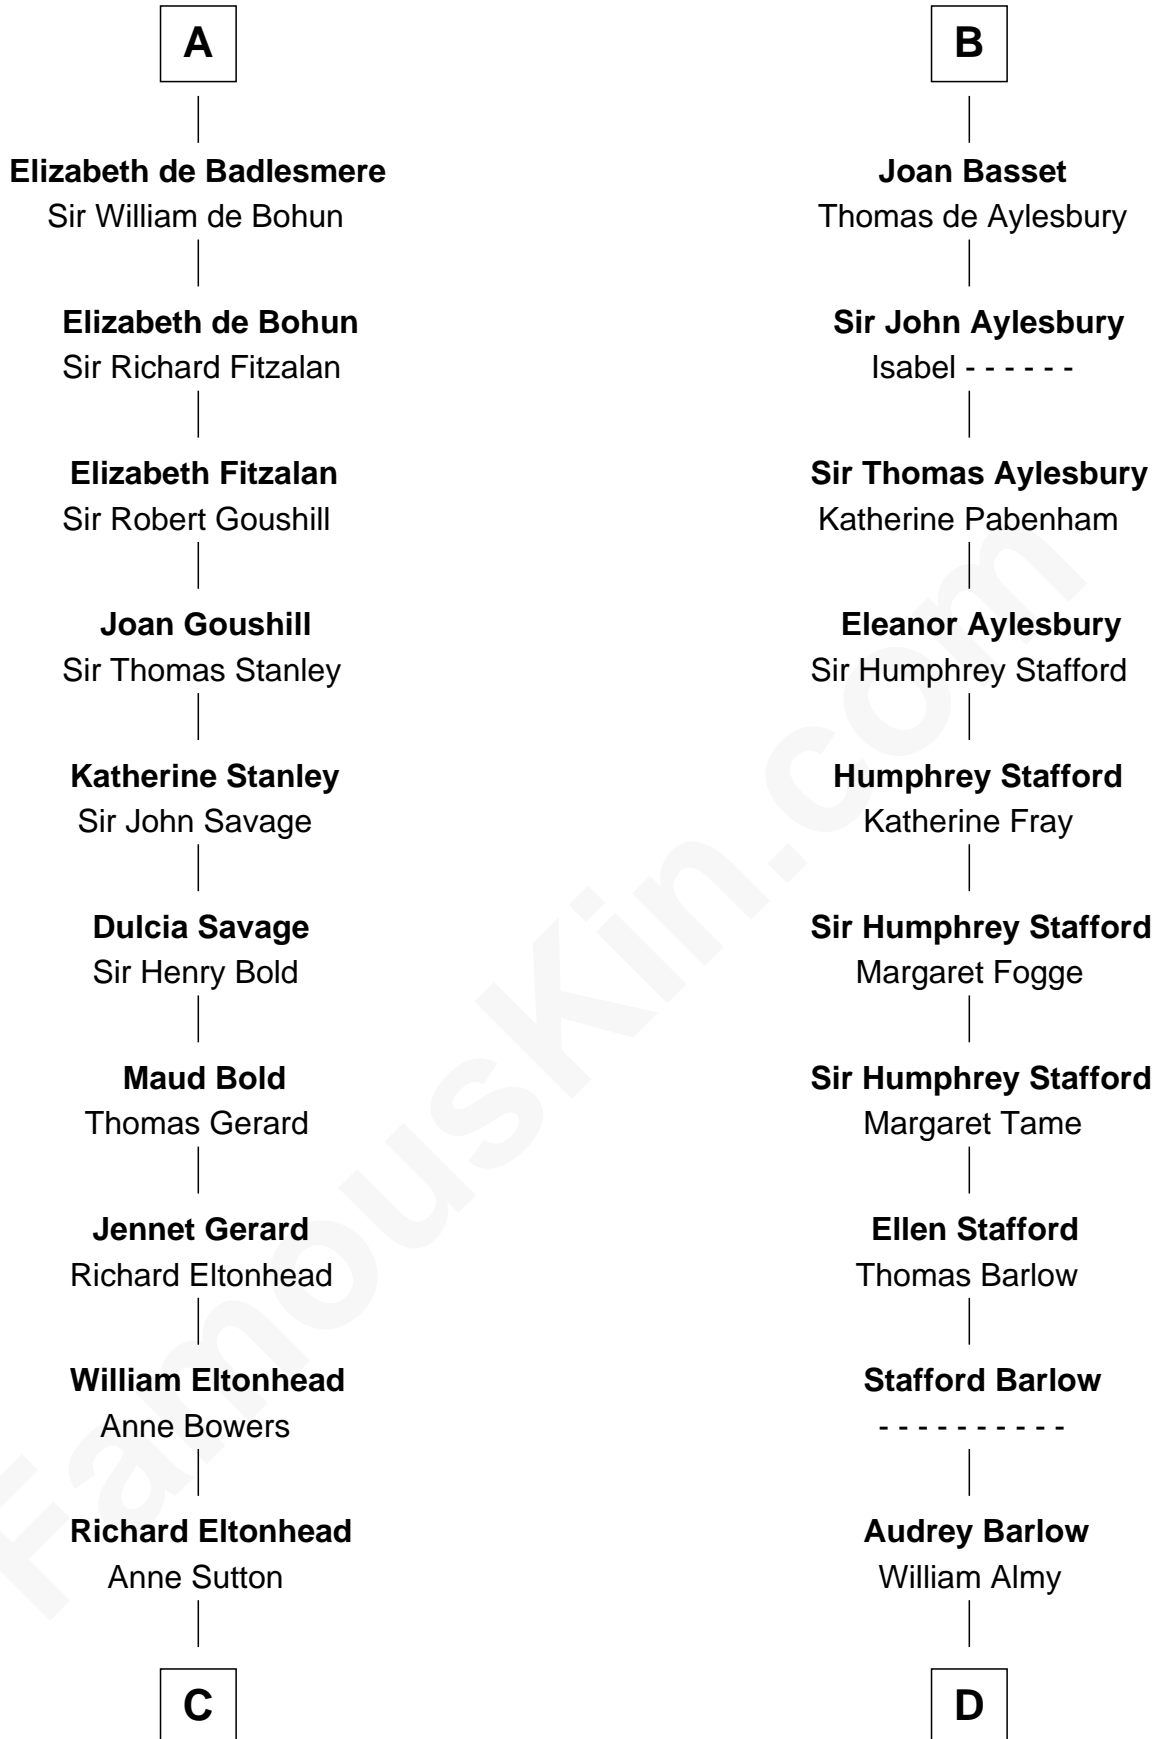

FamousKin.com

Relationship Chart of

Richard Henry Lee

Signer of the Declaration of Independence

20th cousin of

William Greene

2nd Governor of Rhode Island

Saher I de Quincy

Maud de St. Liz

C

Alice Eltonhead

Henry Corbin

Laetitia Corbin

Richard Lee

Gov. Thomas Lee

Hannah Ludwell