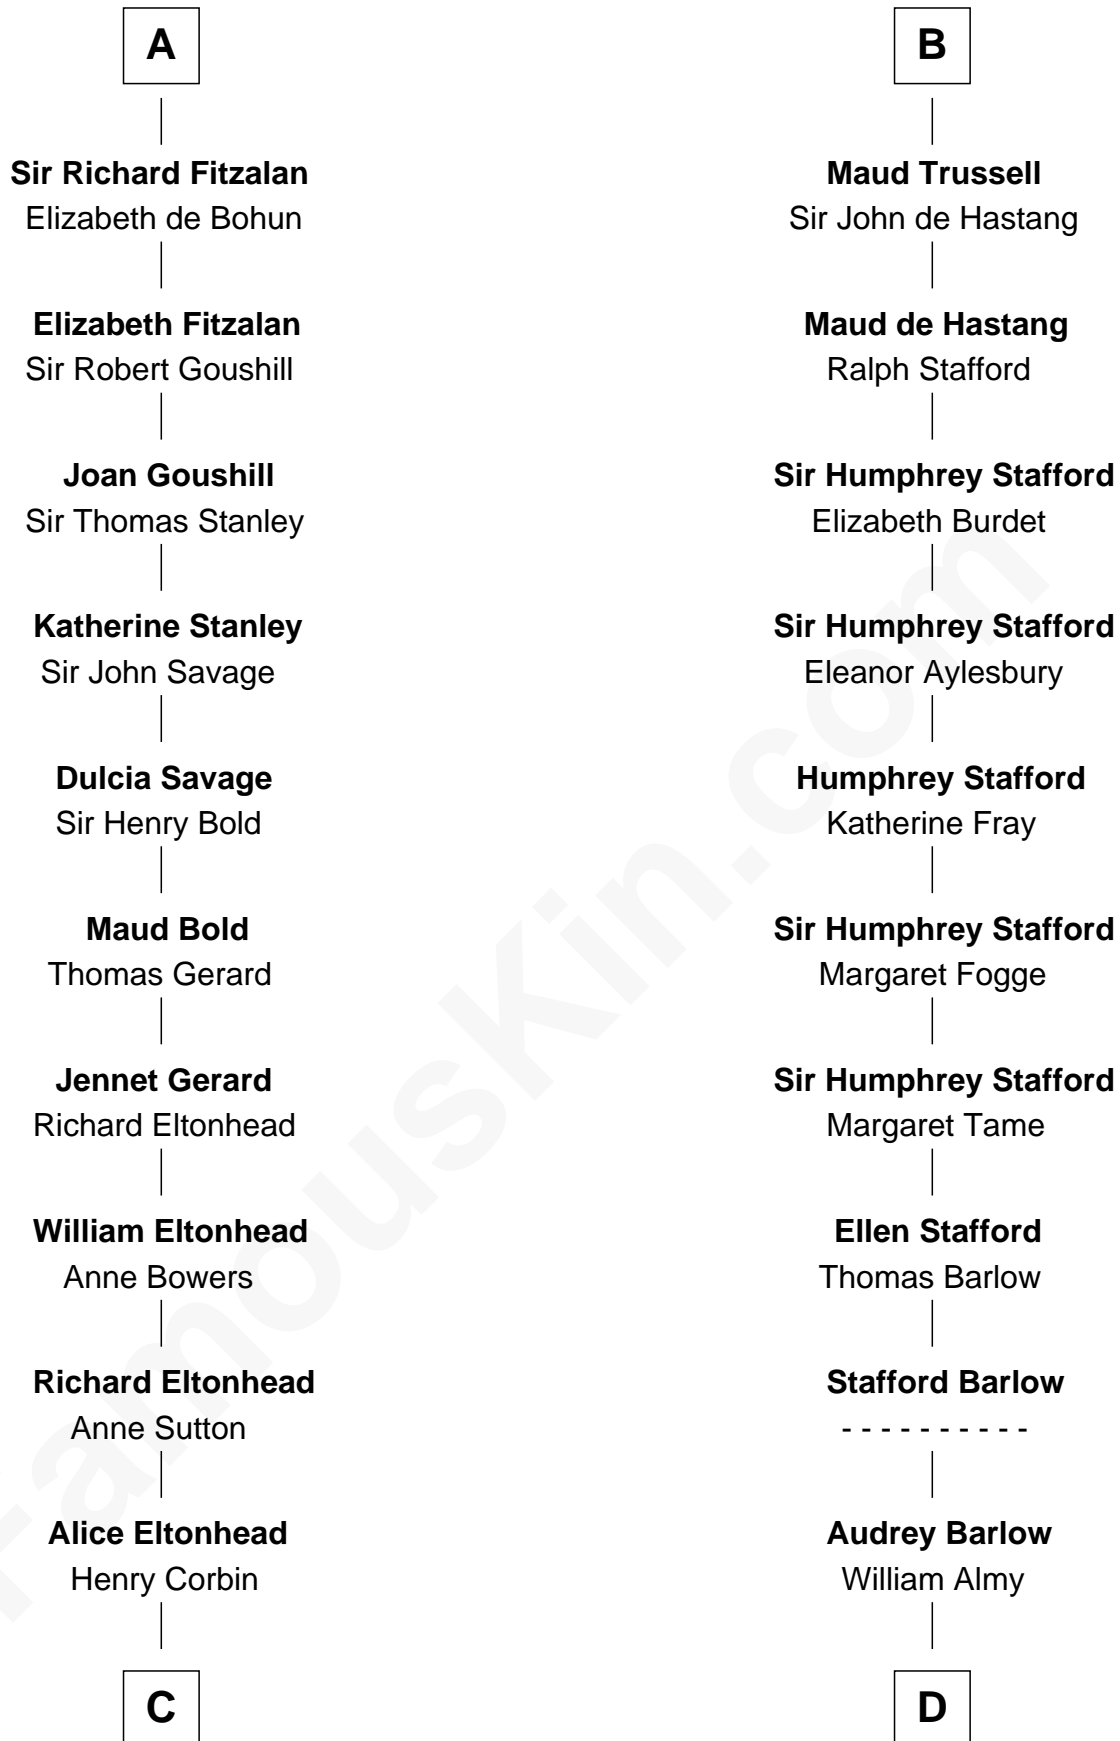

FamousKin.com

Relationship Chart of

Richard Henry Lee

Signer of the Declaration of Independence

19th cousin 1 time removed of

William Greene

2nd Governor of Rhode Island

Sir Ralph de Tony
Margaret Beaumont

C

Laetitia Corbin

Richard Lee

Gov. Thomas Lee

Hannah Ludwell

Richard Henry Lee

Signer of Declaration of Independence

D

Annis Almy

John Greene

Samuel Greene

Mary Gorton

William Greene

Catharine Greene

William Greene

2nd Governor of Rhode Island