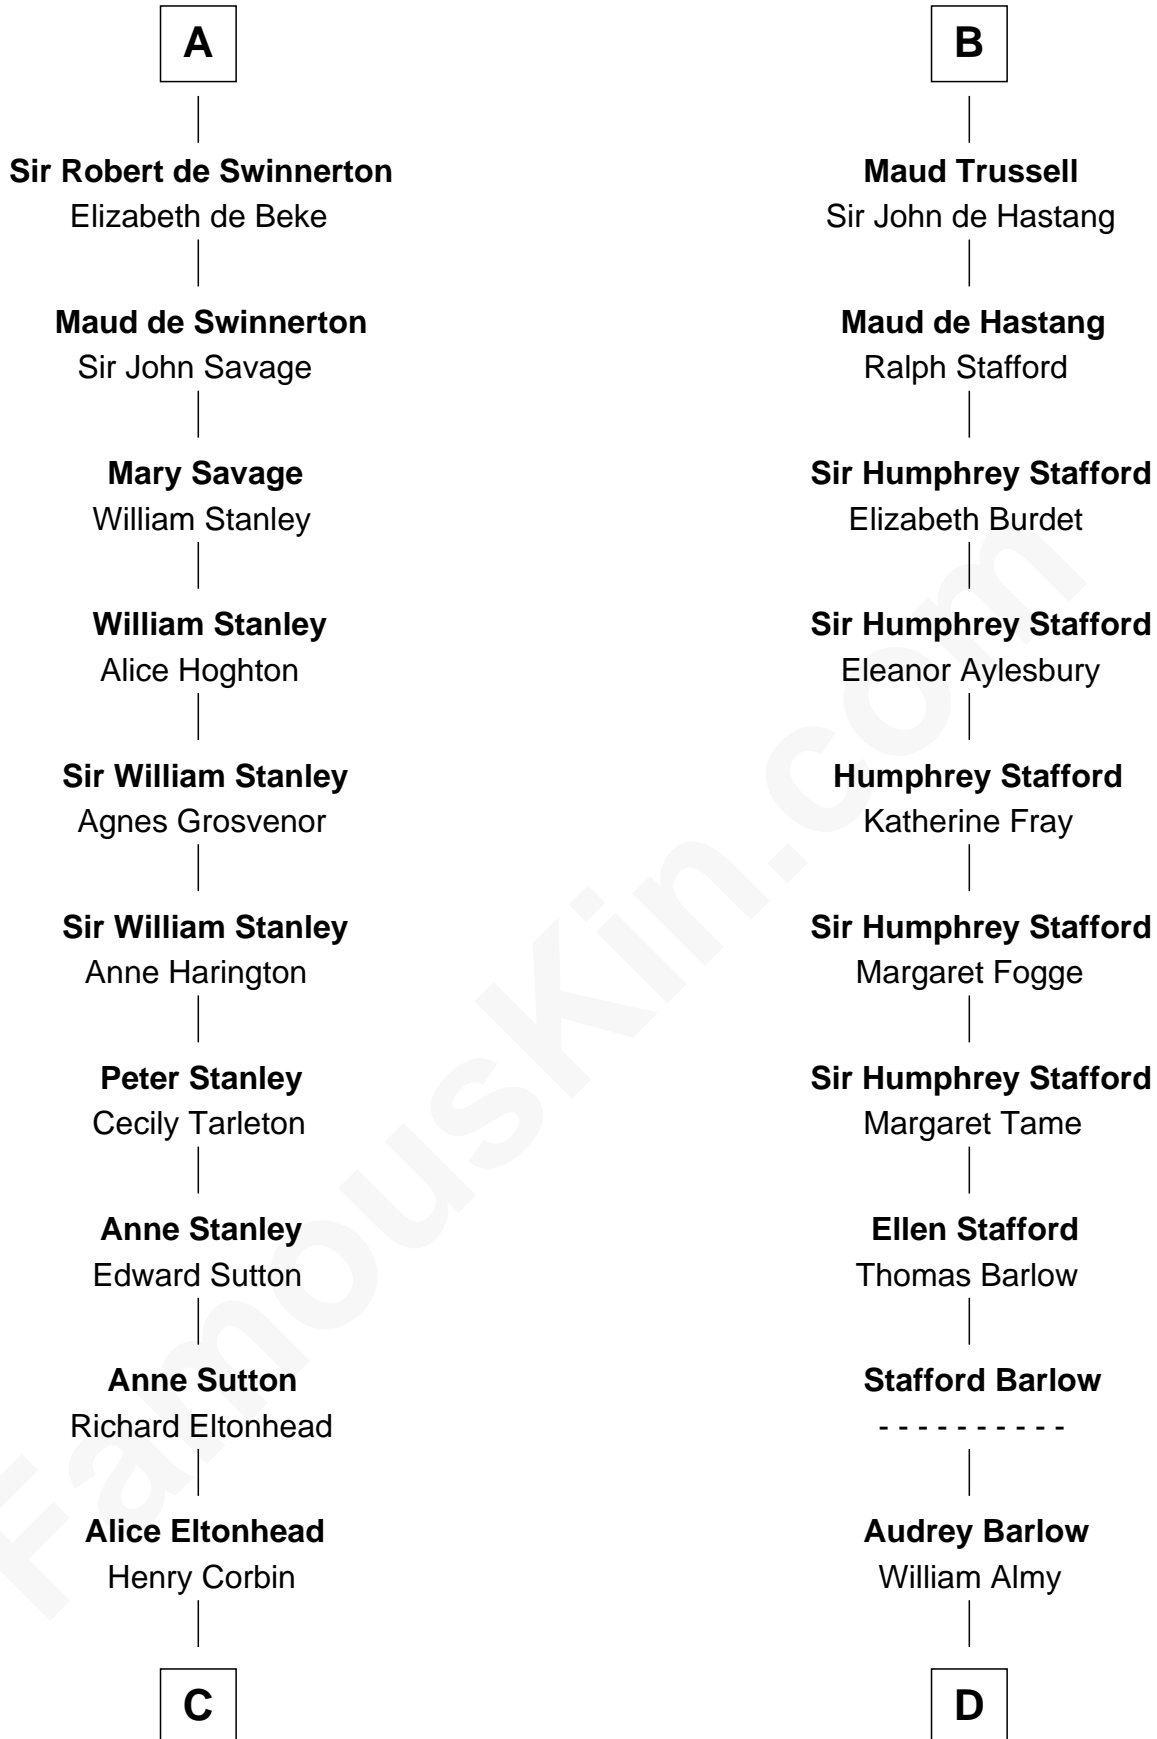

FamousKin.com

Relationship Chart of

Richard Henry Lee

Signer of the Declaration of Independence

19th cousin 1 time removed of

William Greene

2nd Governor of Rhode Island

Robert III de Vitre

C

Laetitia Corbin

Richard Lee

Gov. Thomas Lee

Hannah Ludwell

Richard Henry Lee

Signer of Declaration of Independence

D

Annis Almy

John Greene

Samuel Greene

Mary Gorton

William Greene

Catharine Greene

William Greene

2nd Governor of Rhode Island