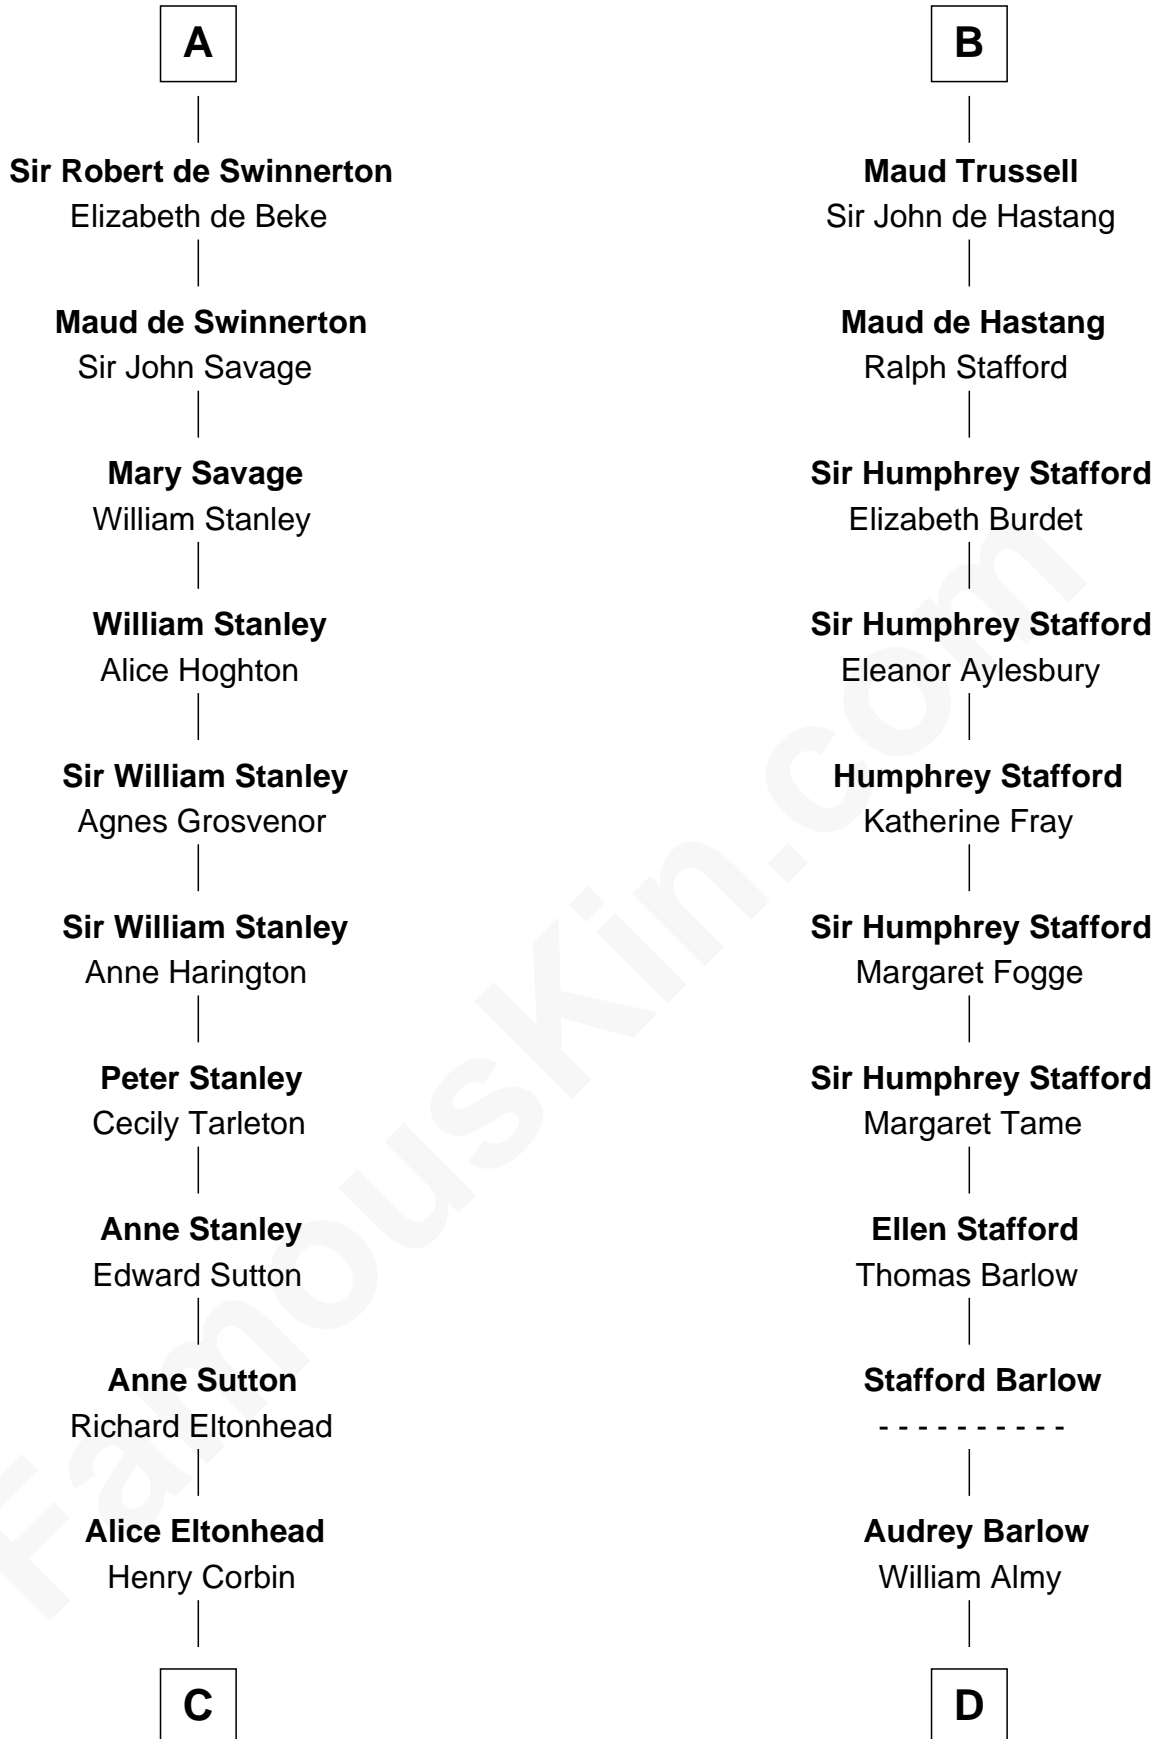

FamousKin.com

Relationship Chart of

Richard Henry Lee

Signer of the Declaration of Independence

19th cousin 1 time removed of

William Greene

2nd Governor of Rhode Island

C

Laetitia Corbin

Richard Lee

Gov. Thomas Lee

Hannah Ludwell

Richard Henry Lee

Signer of Declaration of Independence

D

Annis Almy

John Greene

Samuel Greene

Mary Gorton

William Greene

Catharine Greene

William Greene

2nd Governor of Rhode Island