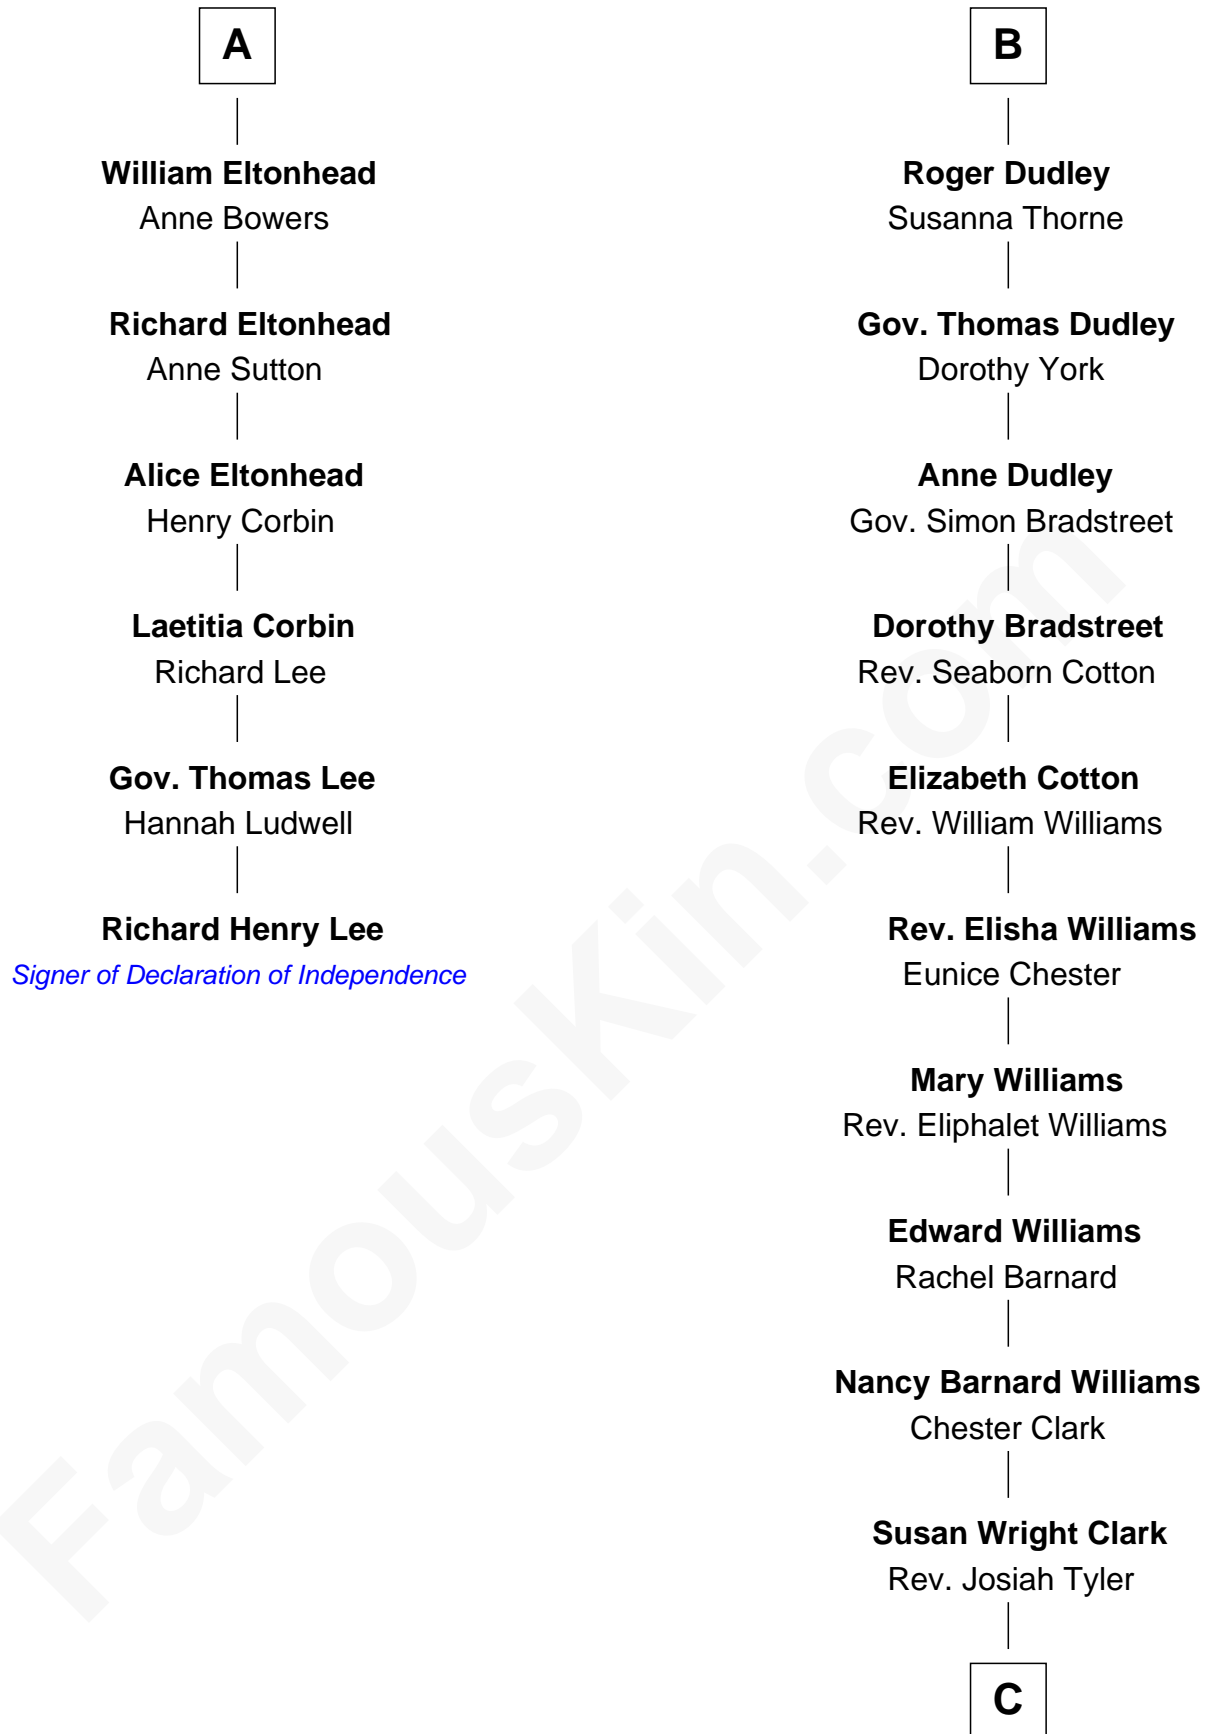

FamousKin.com

Relationship Chart of

Richard Henry Lee

Signer of the Declaration of Independence

12th cousin 9 times removed of

Kate Upton

Sports Illustrated Swimsuit Cover Model

C

William Chester Tyler

Laura Leland Brooks

Margaret Hastings Tyler

Charles Henry Vial

Elizabeth Brooks Vial

Stephen Edward Upton

Jefferson Matthew Upton

Shelley Fawn Davis