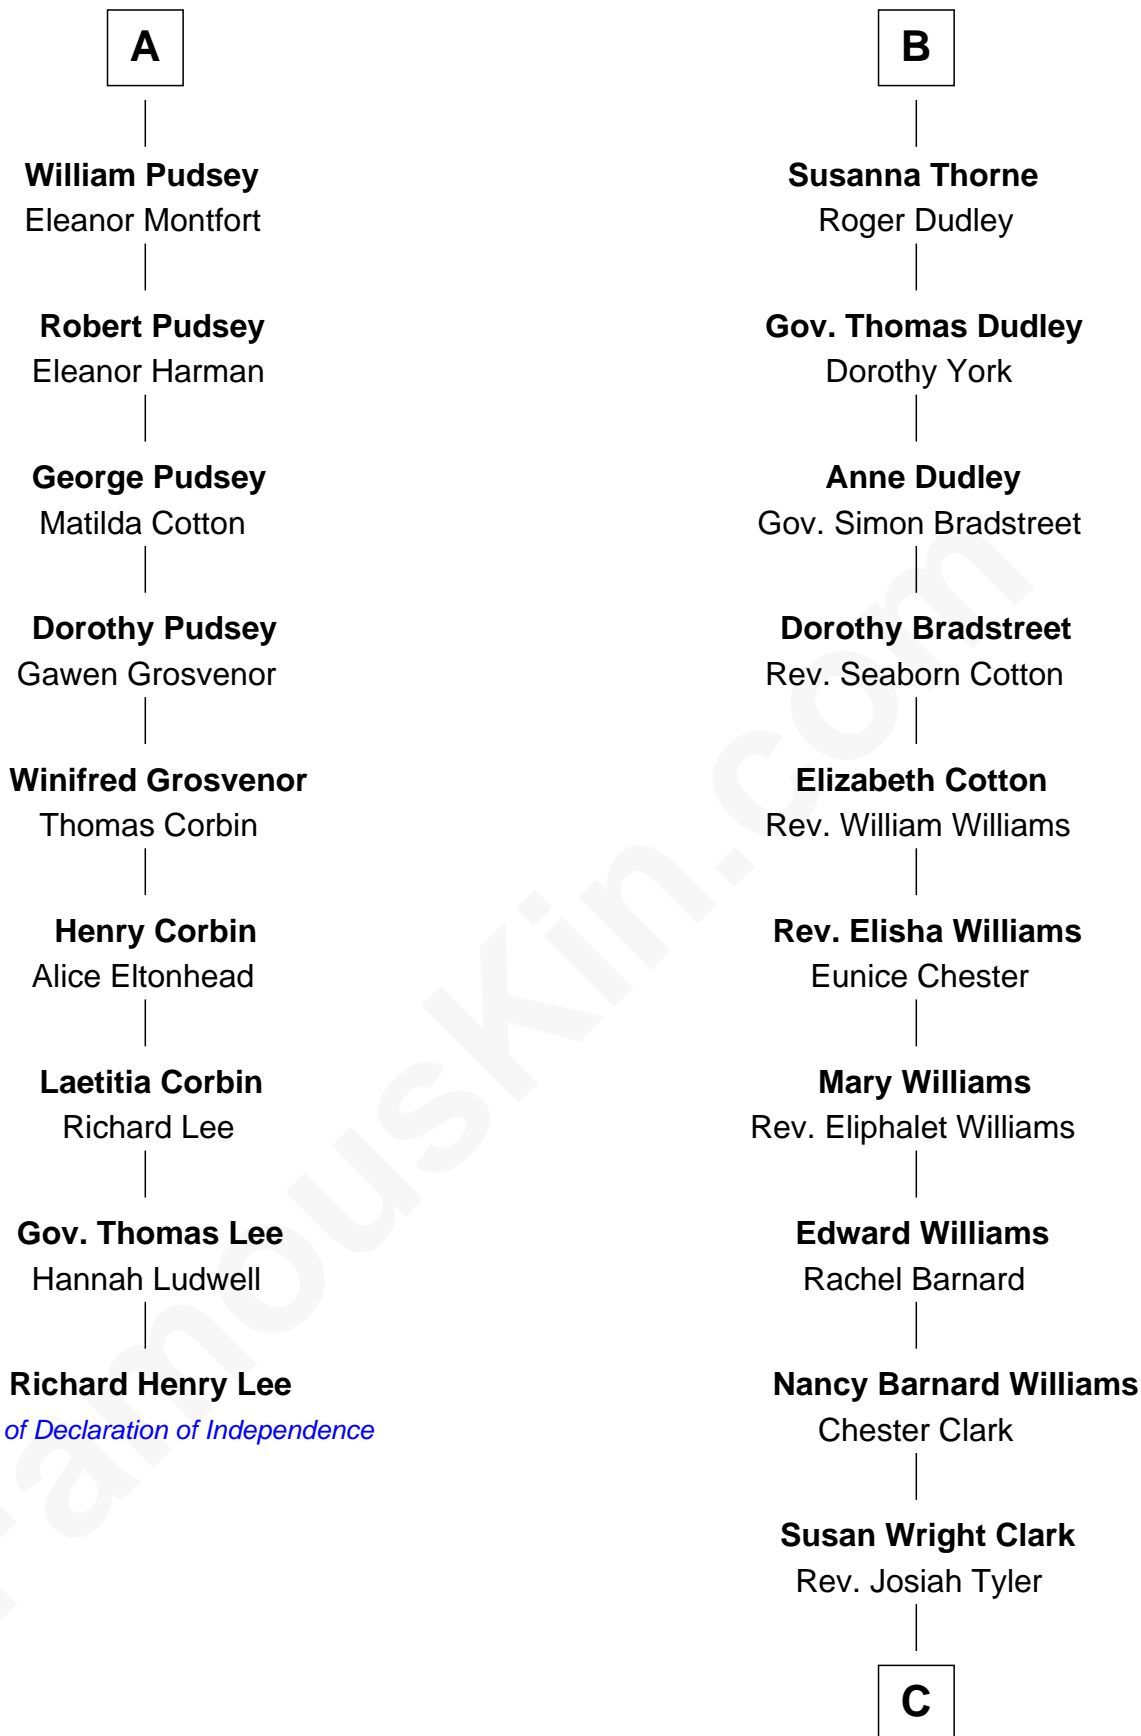

FamousKin.com

Relationship Chart of

Richard Henry Lee

Signer of the Declaration of Independence

15th cousin 6 times removed of

Kate Upton

Sports Illustrated Swimsuit Cover Model

C

William Chester Tyler

Laura Leland Brooks

Margaret Hastings Tyler

Charles Henry Vial

Elizabeth Brooks Vial

Stephen Edward Upton

Jefferson Matthew Upton

Shelley Fawn Davis