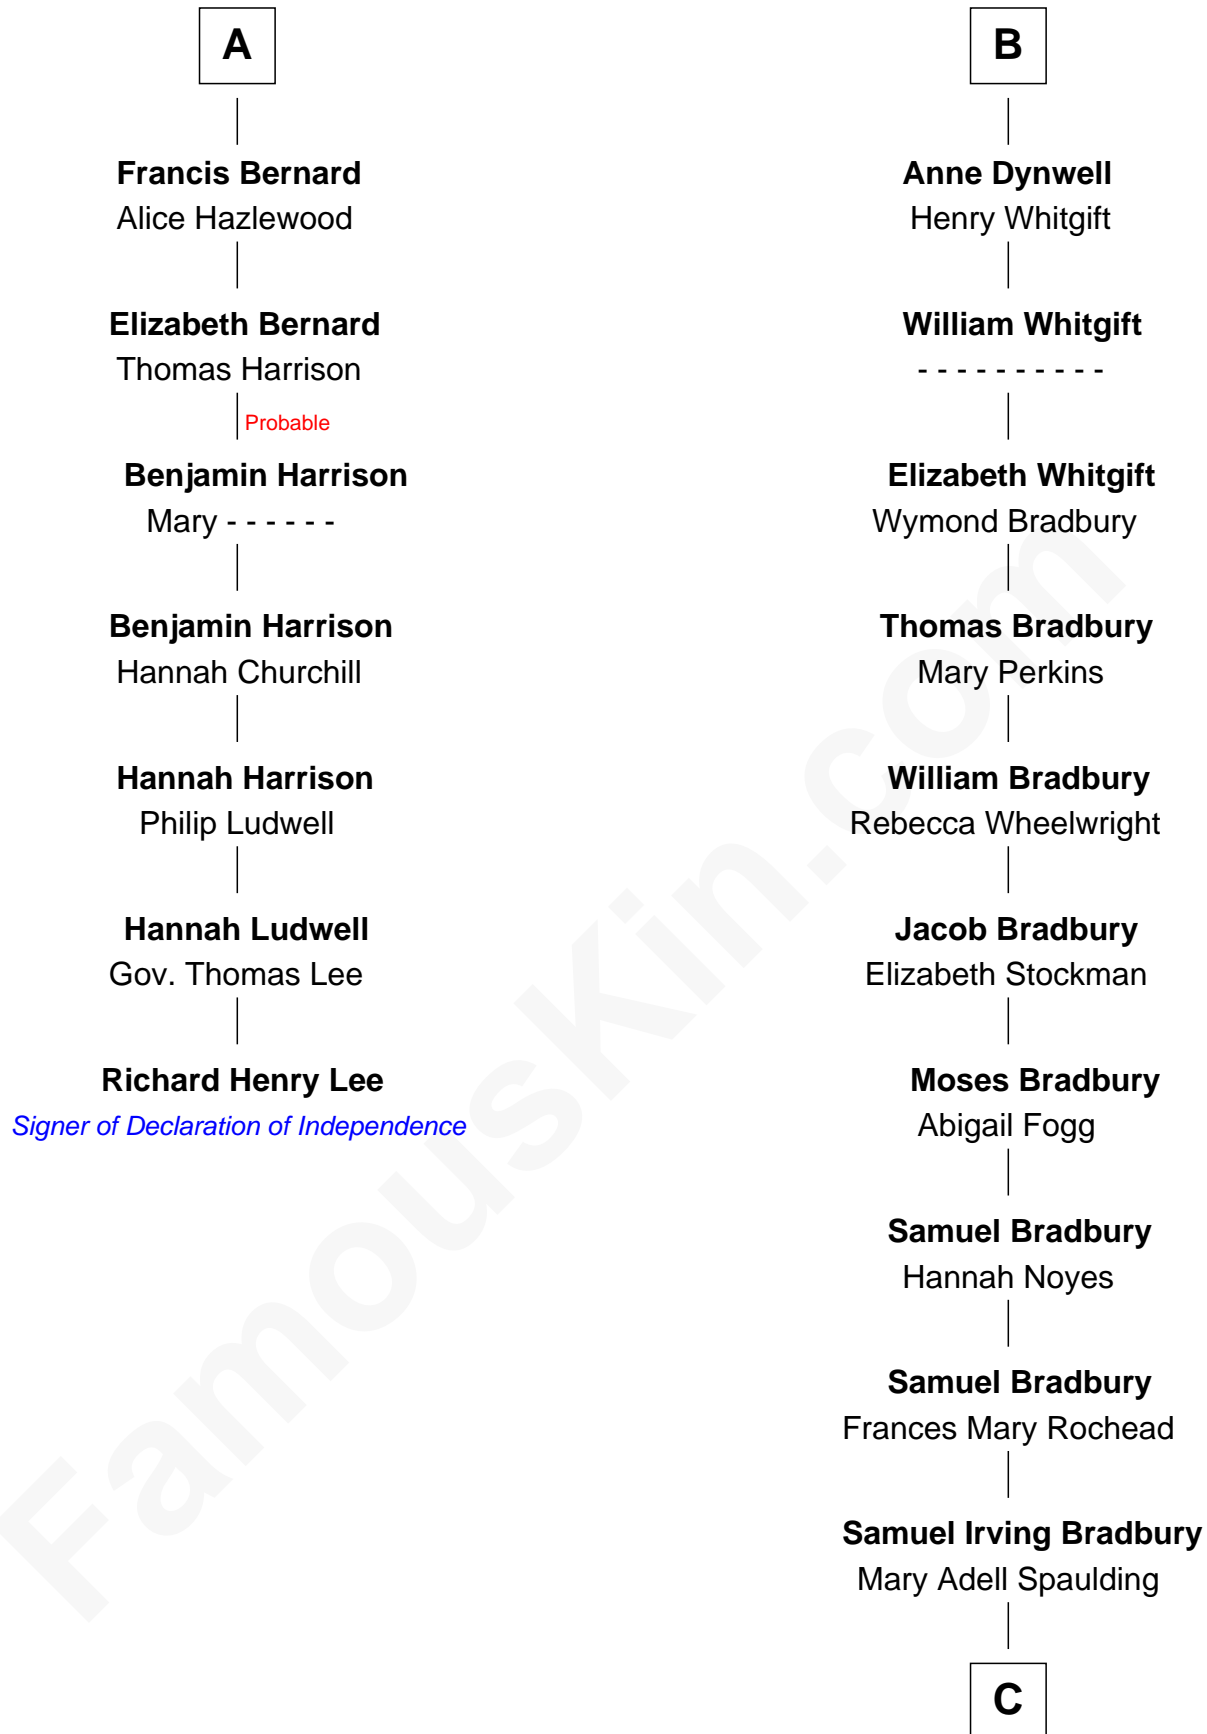

FamousKin.com

Relationship Chart of

Richard Henry Lee

Signer of the Declaration of Independence

13th cousin 6 times removed of

Ray Bradbury

Author of The Martian Chronicles

Sir Thomas de Beauchamp

Katherine de Mortimer

Philippa de Beauchamp

Sir Hugh de Stafford

Margaret de Stafford

Sir Ralph Neville

Margaret de Neville

Sir Richard Scrope

Sir Henry le Scrope

Maud de Beauchamp

Sir Roger de Clifford

Katherine de Clifford

Sir Ralph de Greystoke

Maud de Greystoke

Eudo de Welles

Sir Lionel de Welles

Joan de Waterton

Margaret de Welles

Sir Thomas Dymoke

Jane Dymoke

John Fulnetby

Katherine Fulnetby

William Dynwell

B

C