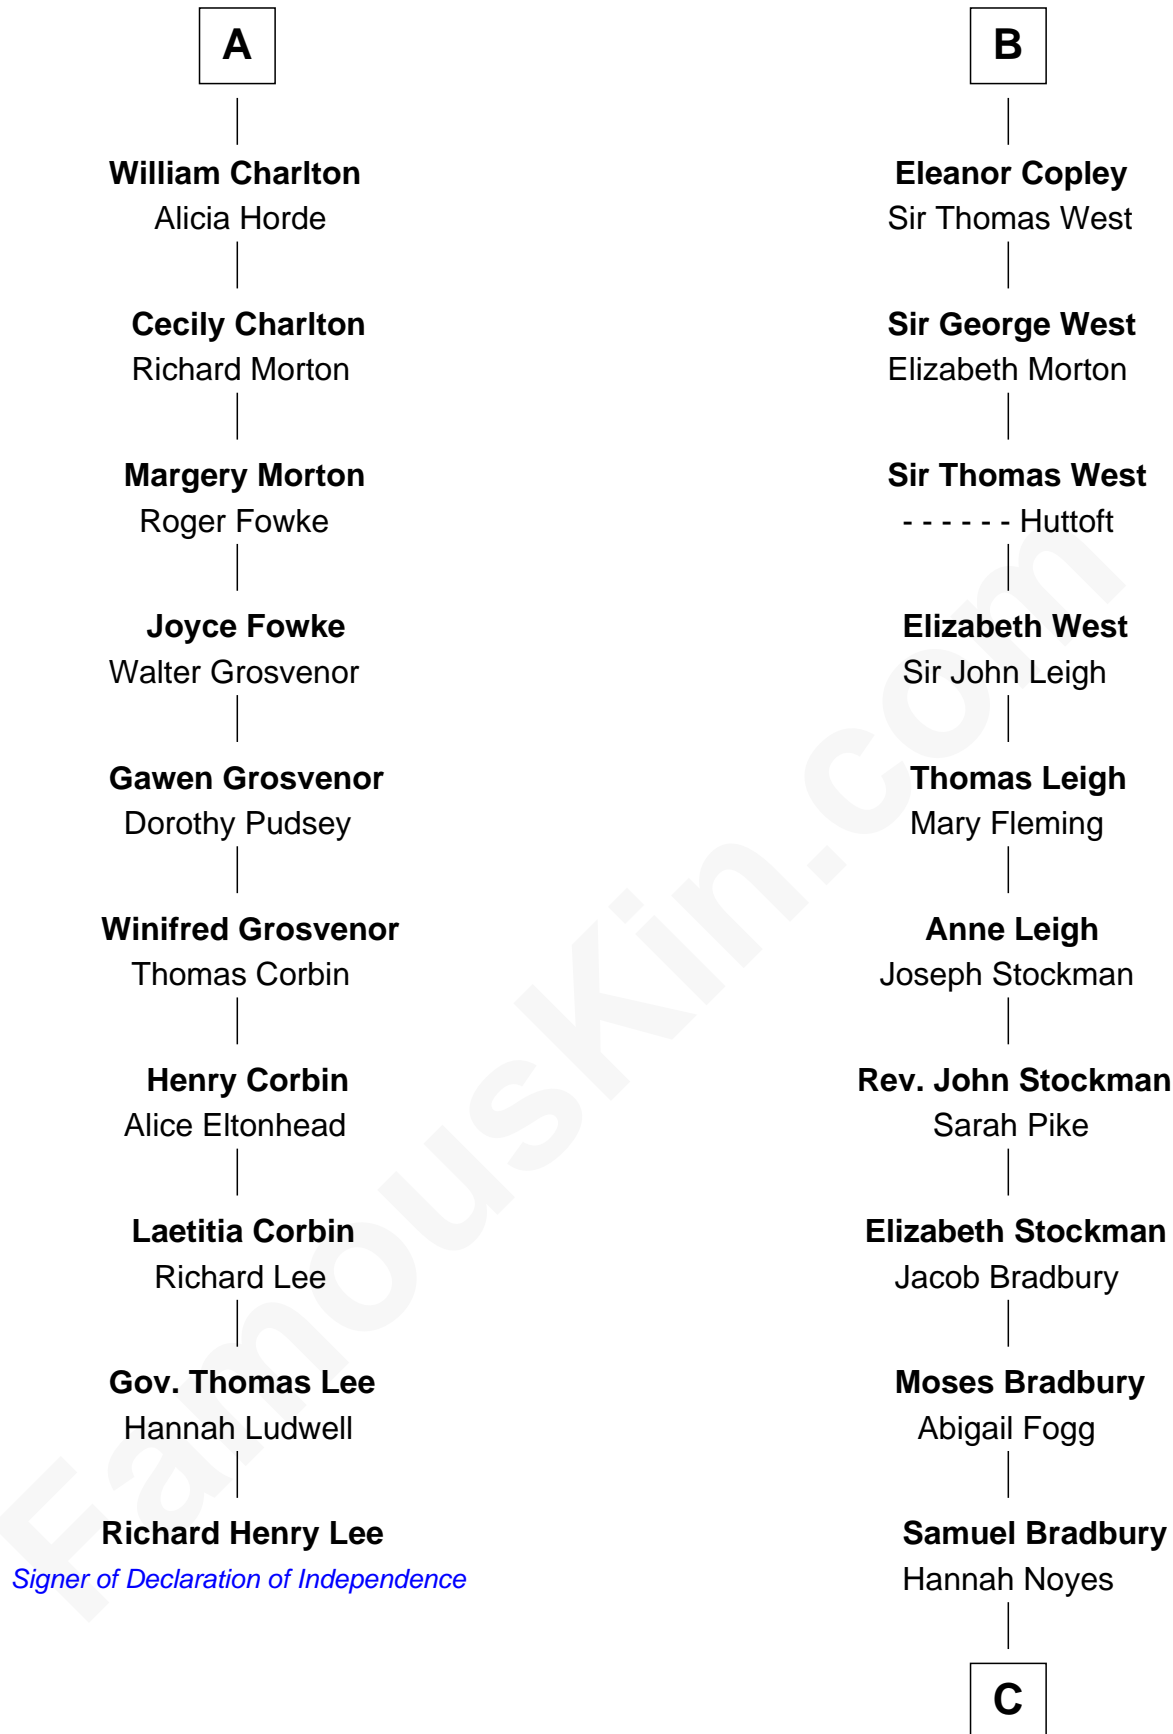

## Relationship Chart of

### Richard Henry Lee

*Signer of the Declaration of Independence*

16th cousin 5 times removed of

### Ray Bradbury

*Author of The Martian Chronicles*

**Sir Roger de Somery**

Nichole d'Aubenev

**C**

Samuel Bradbury

Frances Mary Rohead

Samuel Irving Bradbury

Mary Adell Spaulding

Samuel Hinkston Bradbury

Minnie Alice Davis

Leonard Spaulding Bradbury

Esther Marie Moberg

Ray Bradbury

*Author of The Martian Chronicles*

FamousKin.com