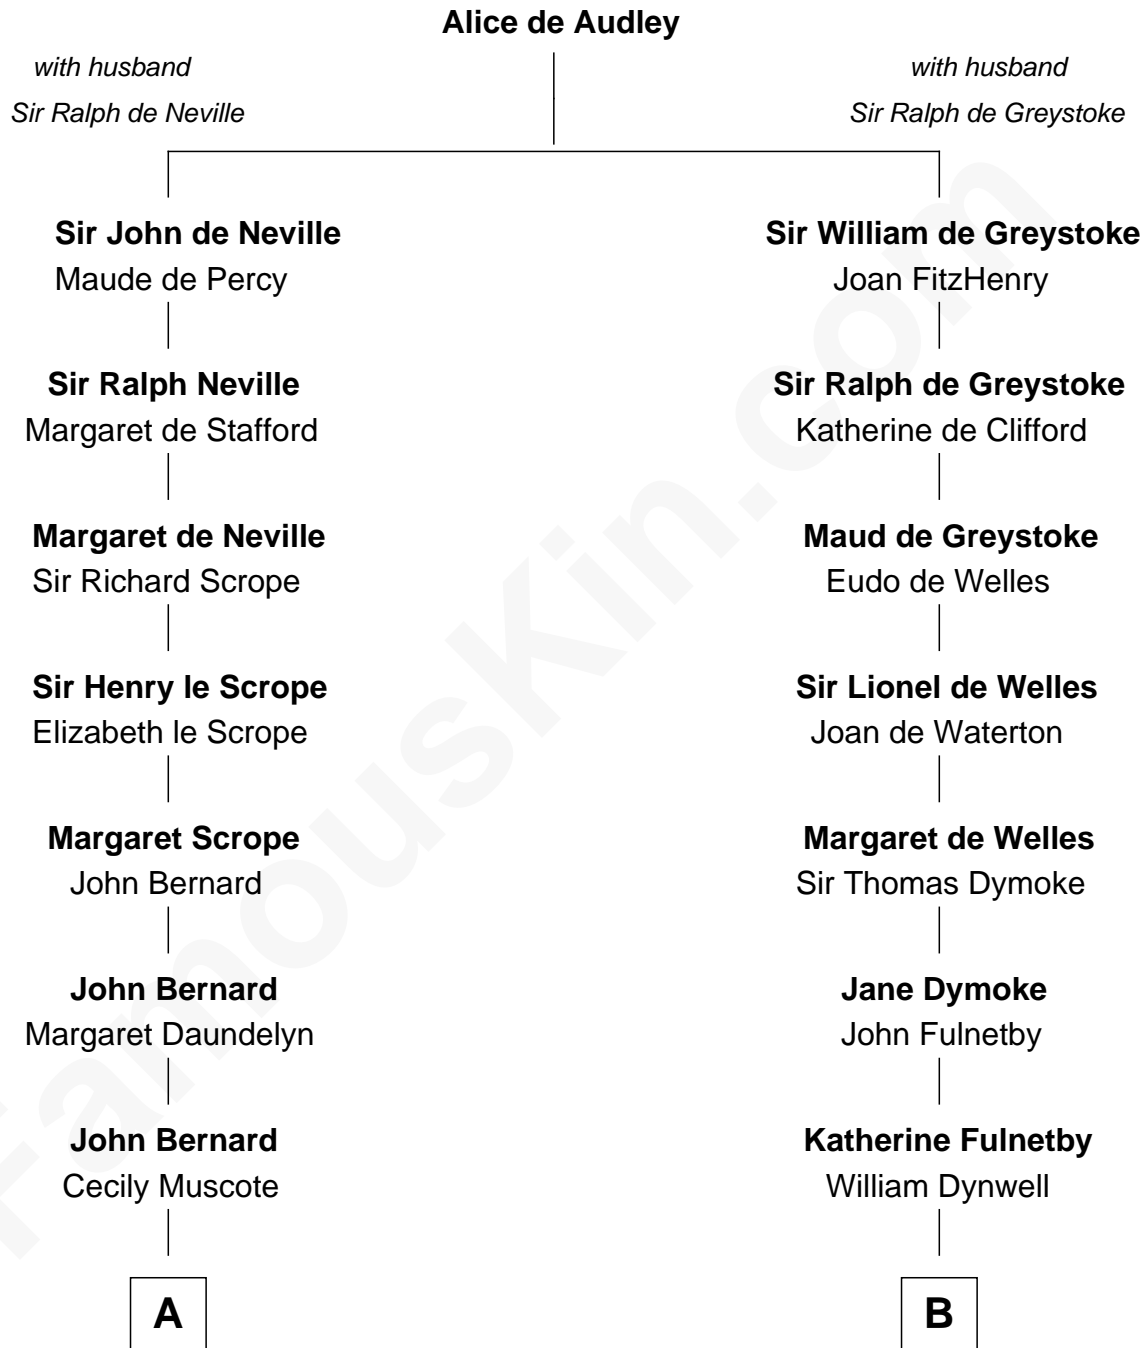

## Relationship Chart of

### Richard Henry Lee

*Signer of the Declaration of Independence*

**13th cousin 6 times removed of**

### Ray Bradbury

*Author of The Martian Chronicles*

C

Samuel Hinkston Bradbury

Minnie Alice Davis

Leonard Spaulding Bradbury

Esther Marie Moberg

Ray Bradbury