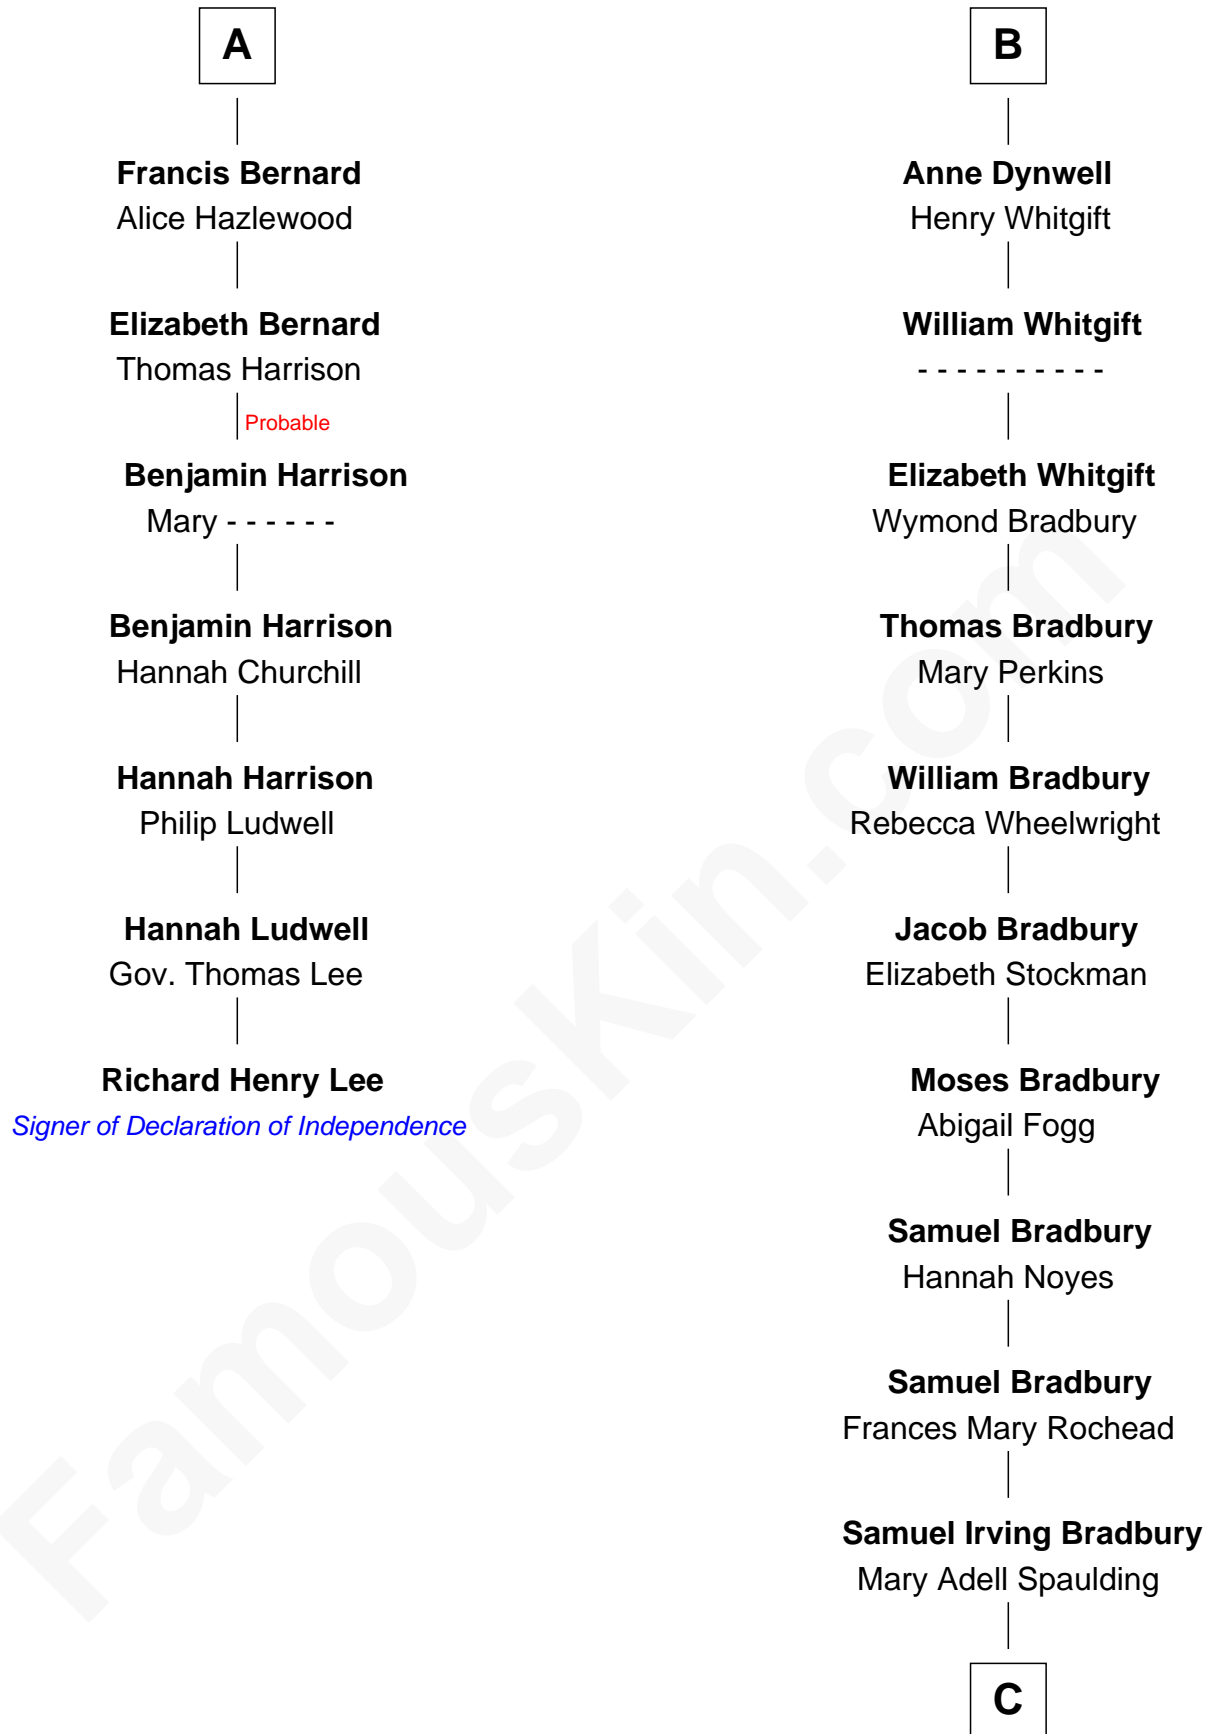

## Relationship Chart of

### Richard Henry Lee

*Signer of the Declaration of Independence*

**13th cousin 6 times removed of**

### Ray Bradbury

*Author of The Martian Chronicles*

C

Samuel Hinkston Bradbury

Minnie Alice Davis

Leonard Spaulding Bradbury

Esther Marie Moberg

Ray Bradbury