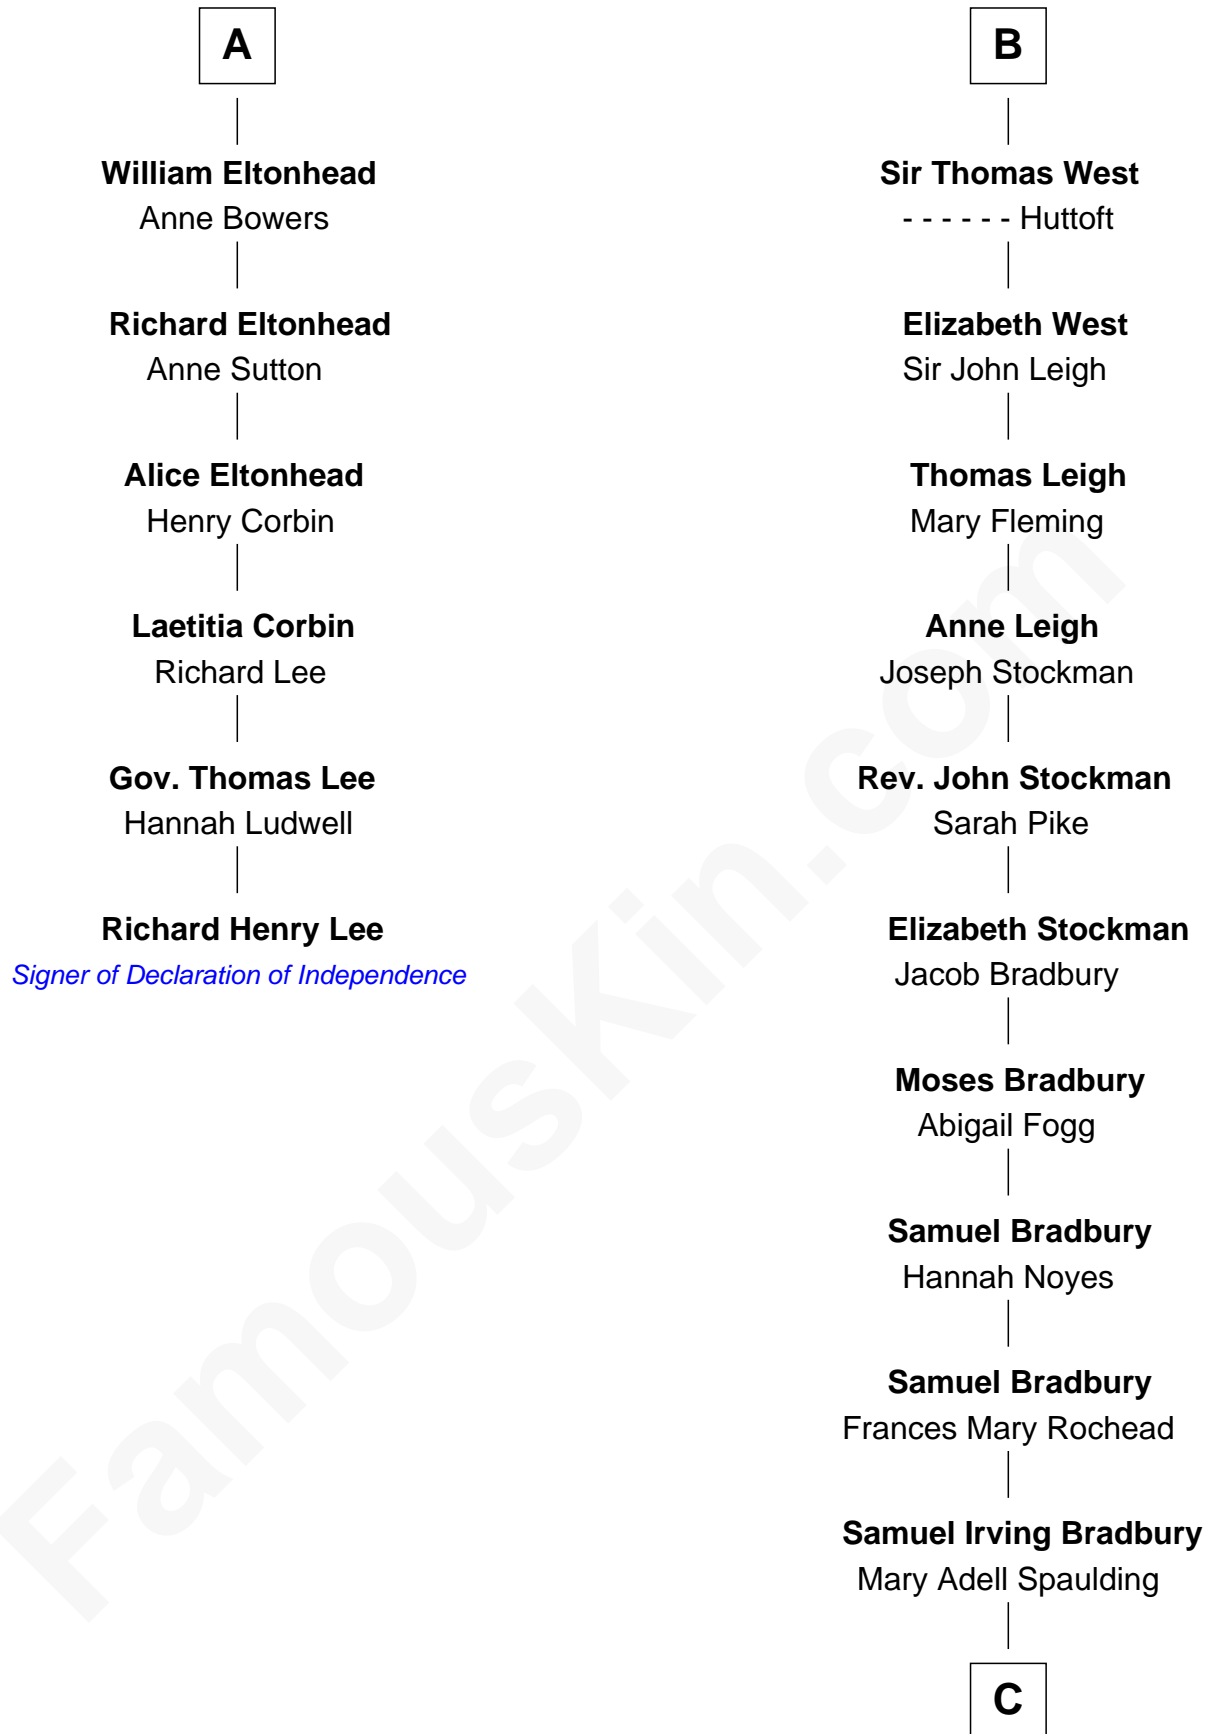

FamousKin.com

Relationship Chart of

Richard Henry Lee

Signer of the Declaration of Independence

12th cousin 7 times removed of

Ray Bradbury

Author of The Martian Chronicles

C

—
Samuel Hinkston Bradbury

Minnie Alice Davis

—
Leonard Spaulding Bradbury

Esther Marie Moberg

—
Ray Bradbury

Author of [The Martian Chronicles](#)

FamousKin.com