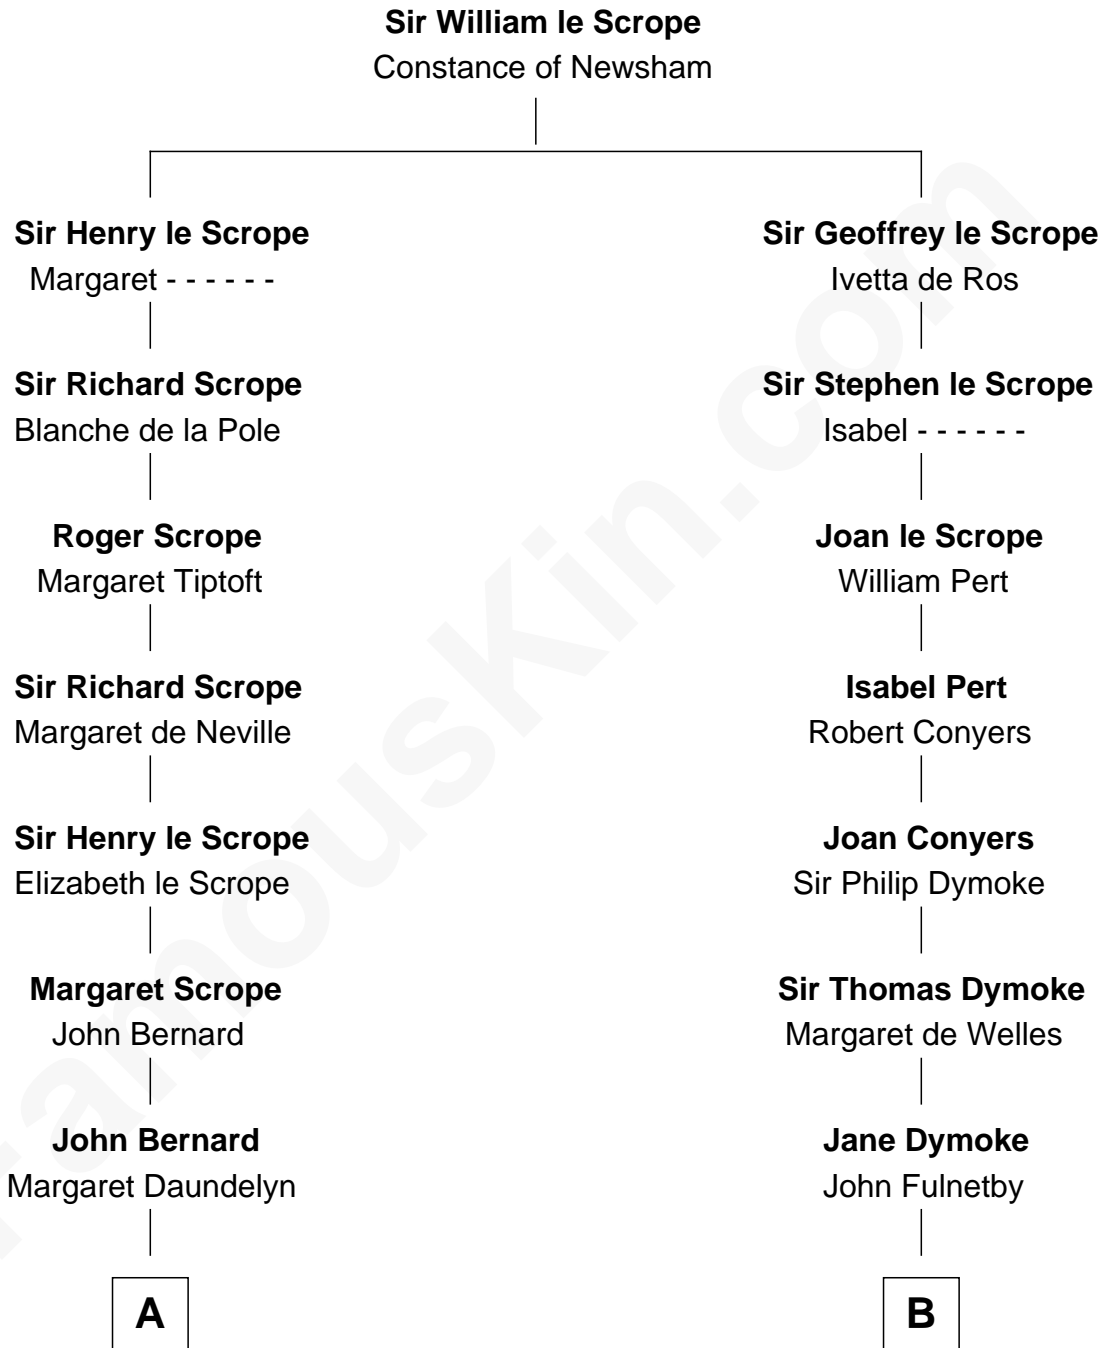

FamousKin.com

Relationship Chart of

Richard Henry Lee

Signer of the Declaration of Independence

14th cousin 6 times removed of

Ray Bradbury

Author of The Martian Chronicles

C

—
Samuel Irving Bradbury

Mary Adell Spaulding

—
Samuel Hinkston Bradbury

Minnie Alice Davis

—
Leonard Spaulding Bradbury

Esther Marie Moberg

—
Ray Bradbury

Author of [The Martian Chronicles](#)