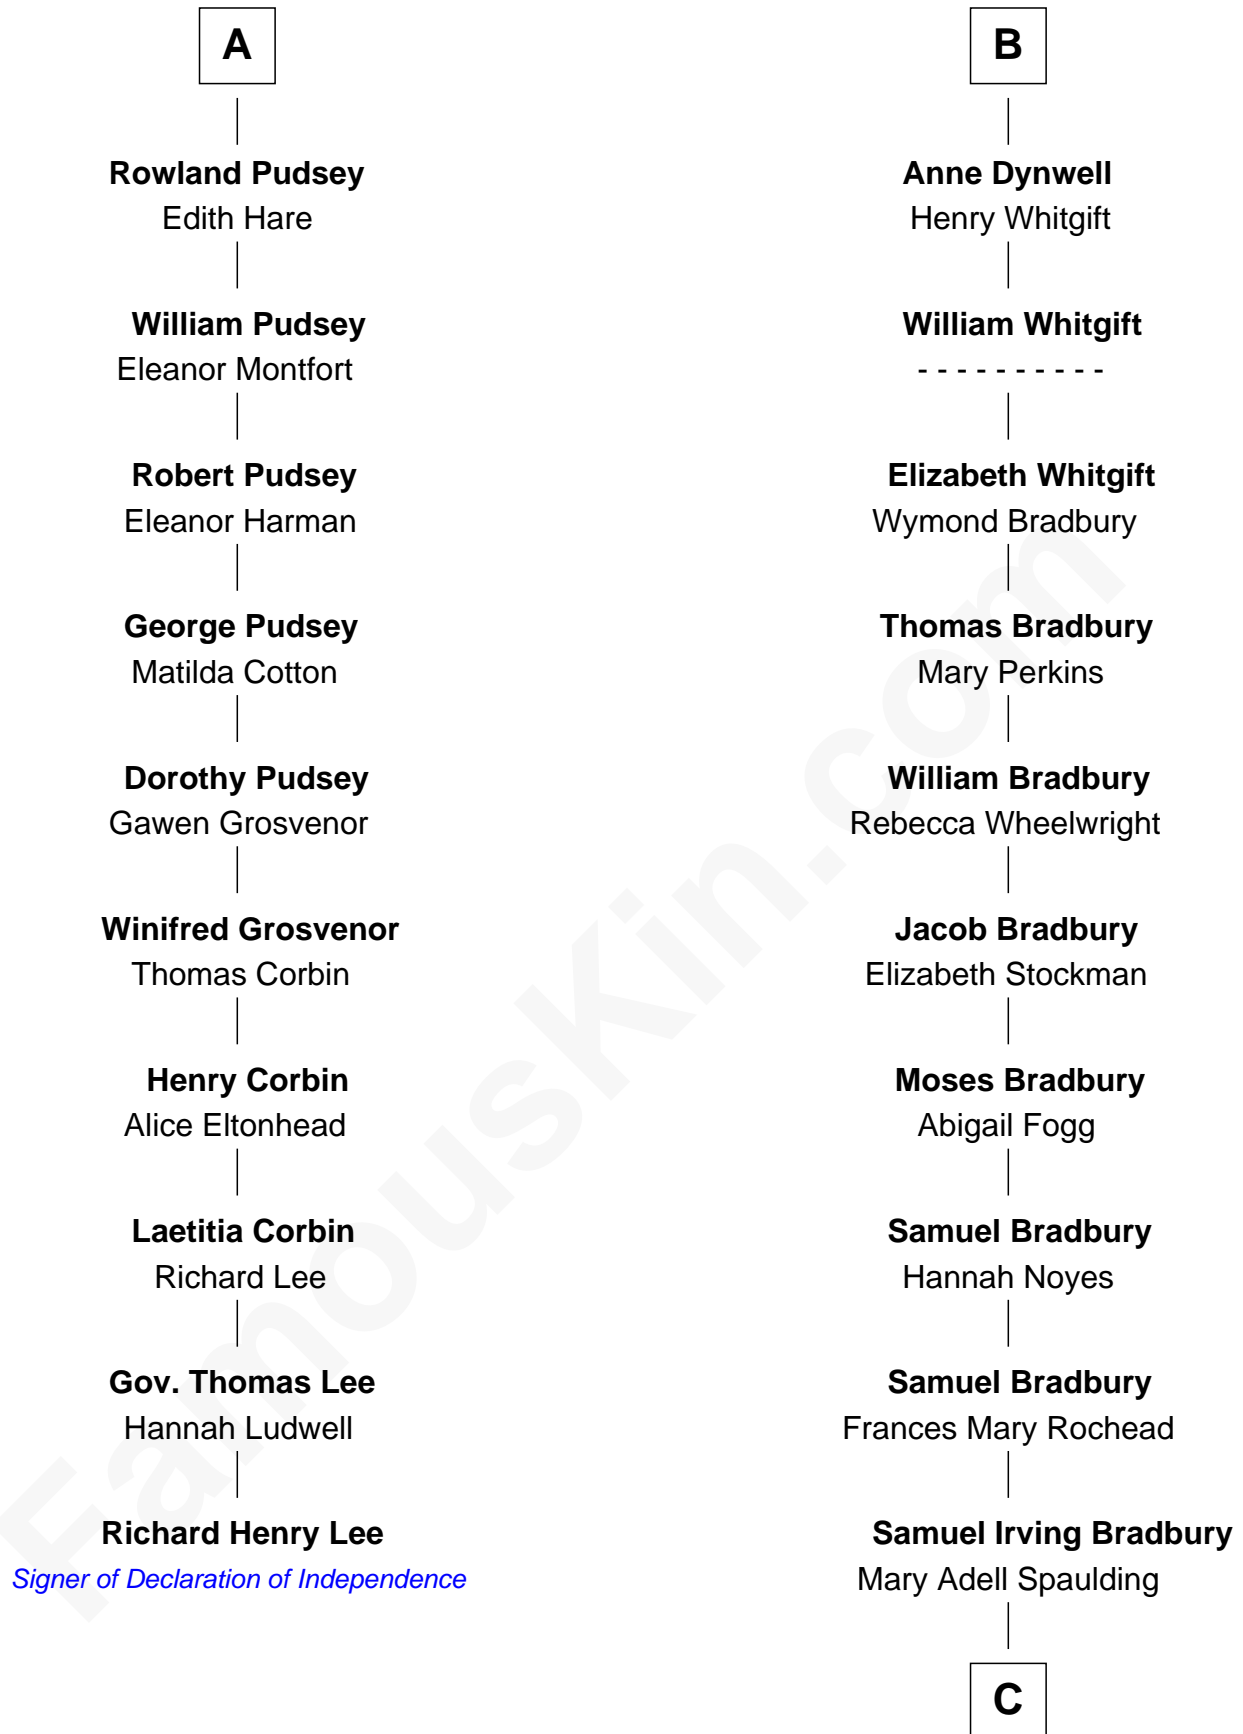

## Relationship Chart of

### Richard Henry Lee

*Signer of the Declaration of Independence*

16th cousin 3 times removed of

**Ray Bradbury**

*Author of The Martian Chronicles*

**Sir Geoffrey le Scrope**

Ivetta de Ros

C

Samuel Hinkston Bradbury

Minnie Alice Davis

Leonard Spaulding Bradbury

Esther Marie Moberg

Ray Bradbury

*Author of The Martian Chronicles*

FamousKin.com