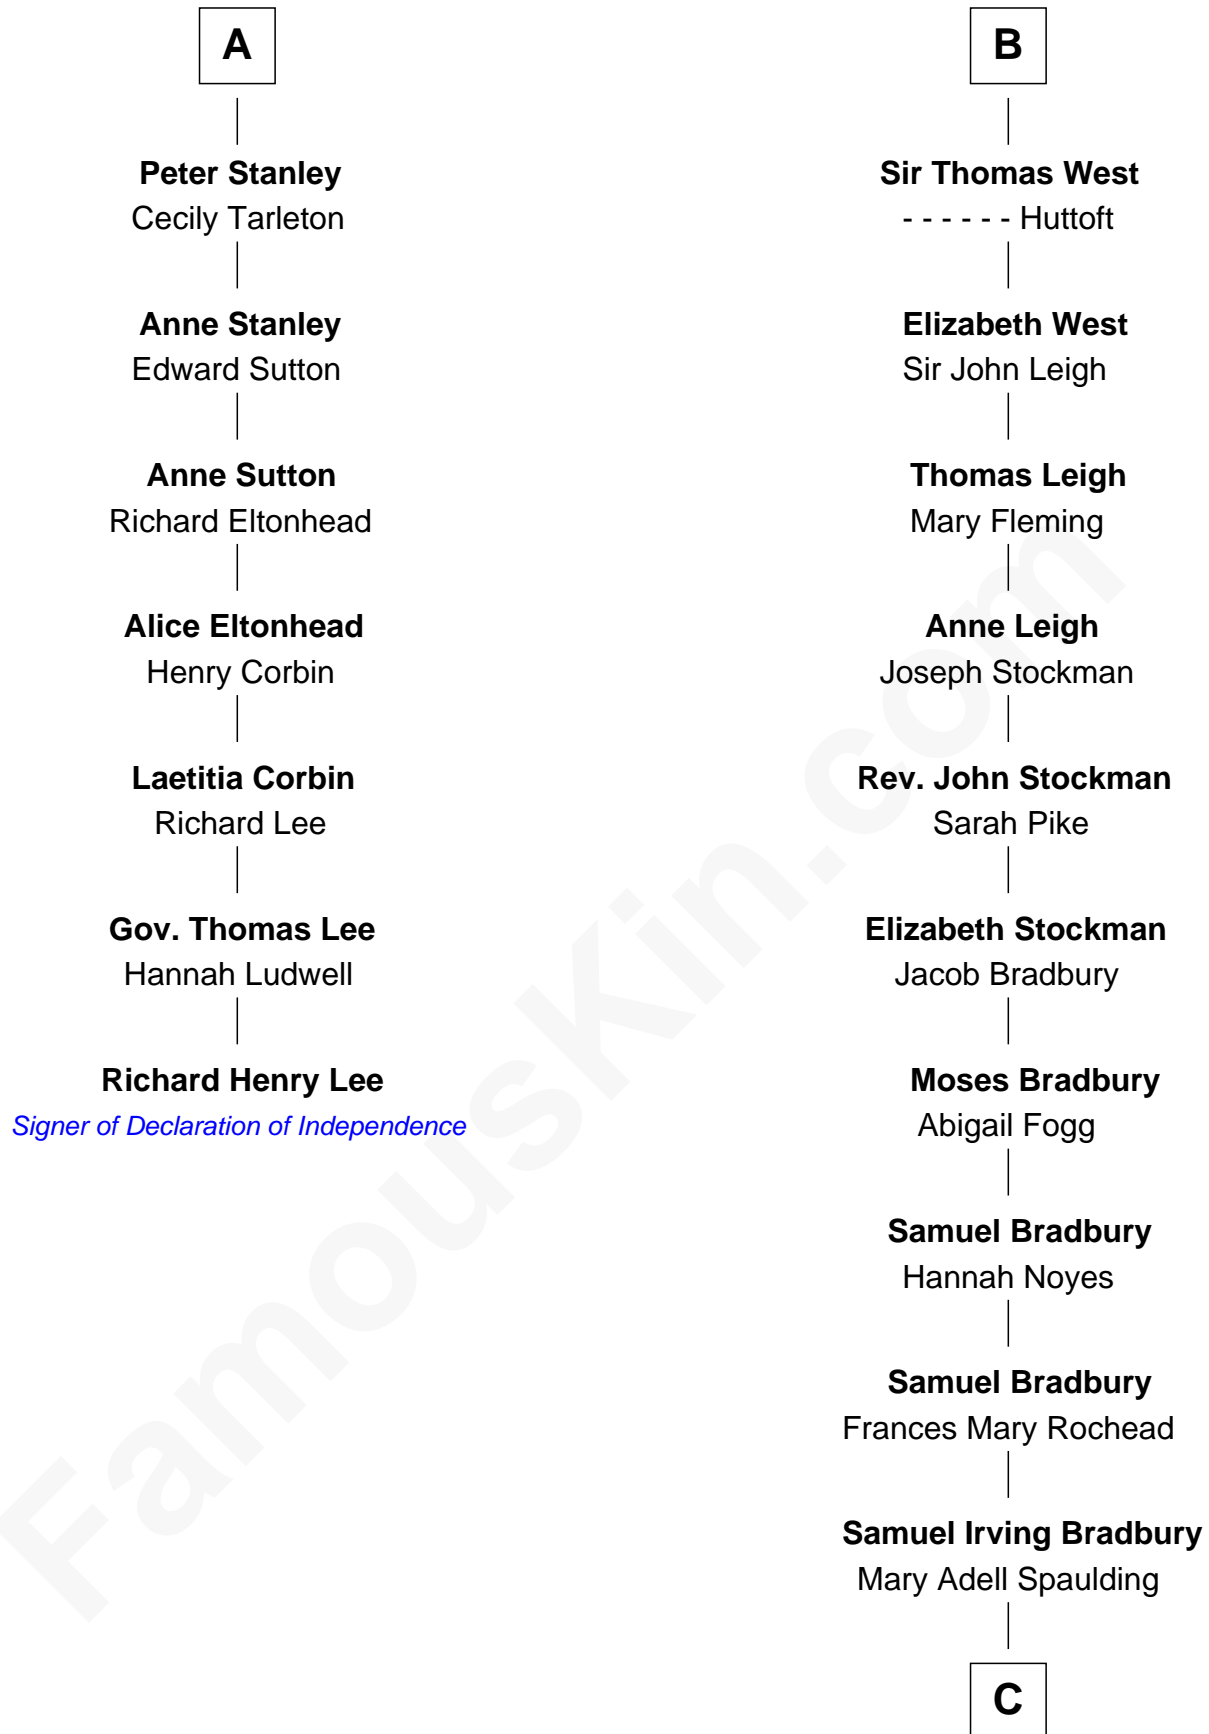

## Relationship Chart of

### Richard Henry Lee

*Signer of the Declaration of Independence*

13th cousin 6 times removed of

### Ray Bradbury

*Author of The Martian Chronicles*

**Sir Robert de Holland**

Maude la Zouche

C

Samuel Hinkston Bradbury

Minnie Alice Davis

Leonard Spaulding Bradbury

Esther Marie Moberg

Ray Bradbury

*Author of [The Martian Chronicles](#)*

FamousKin.com