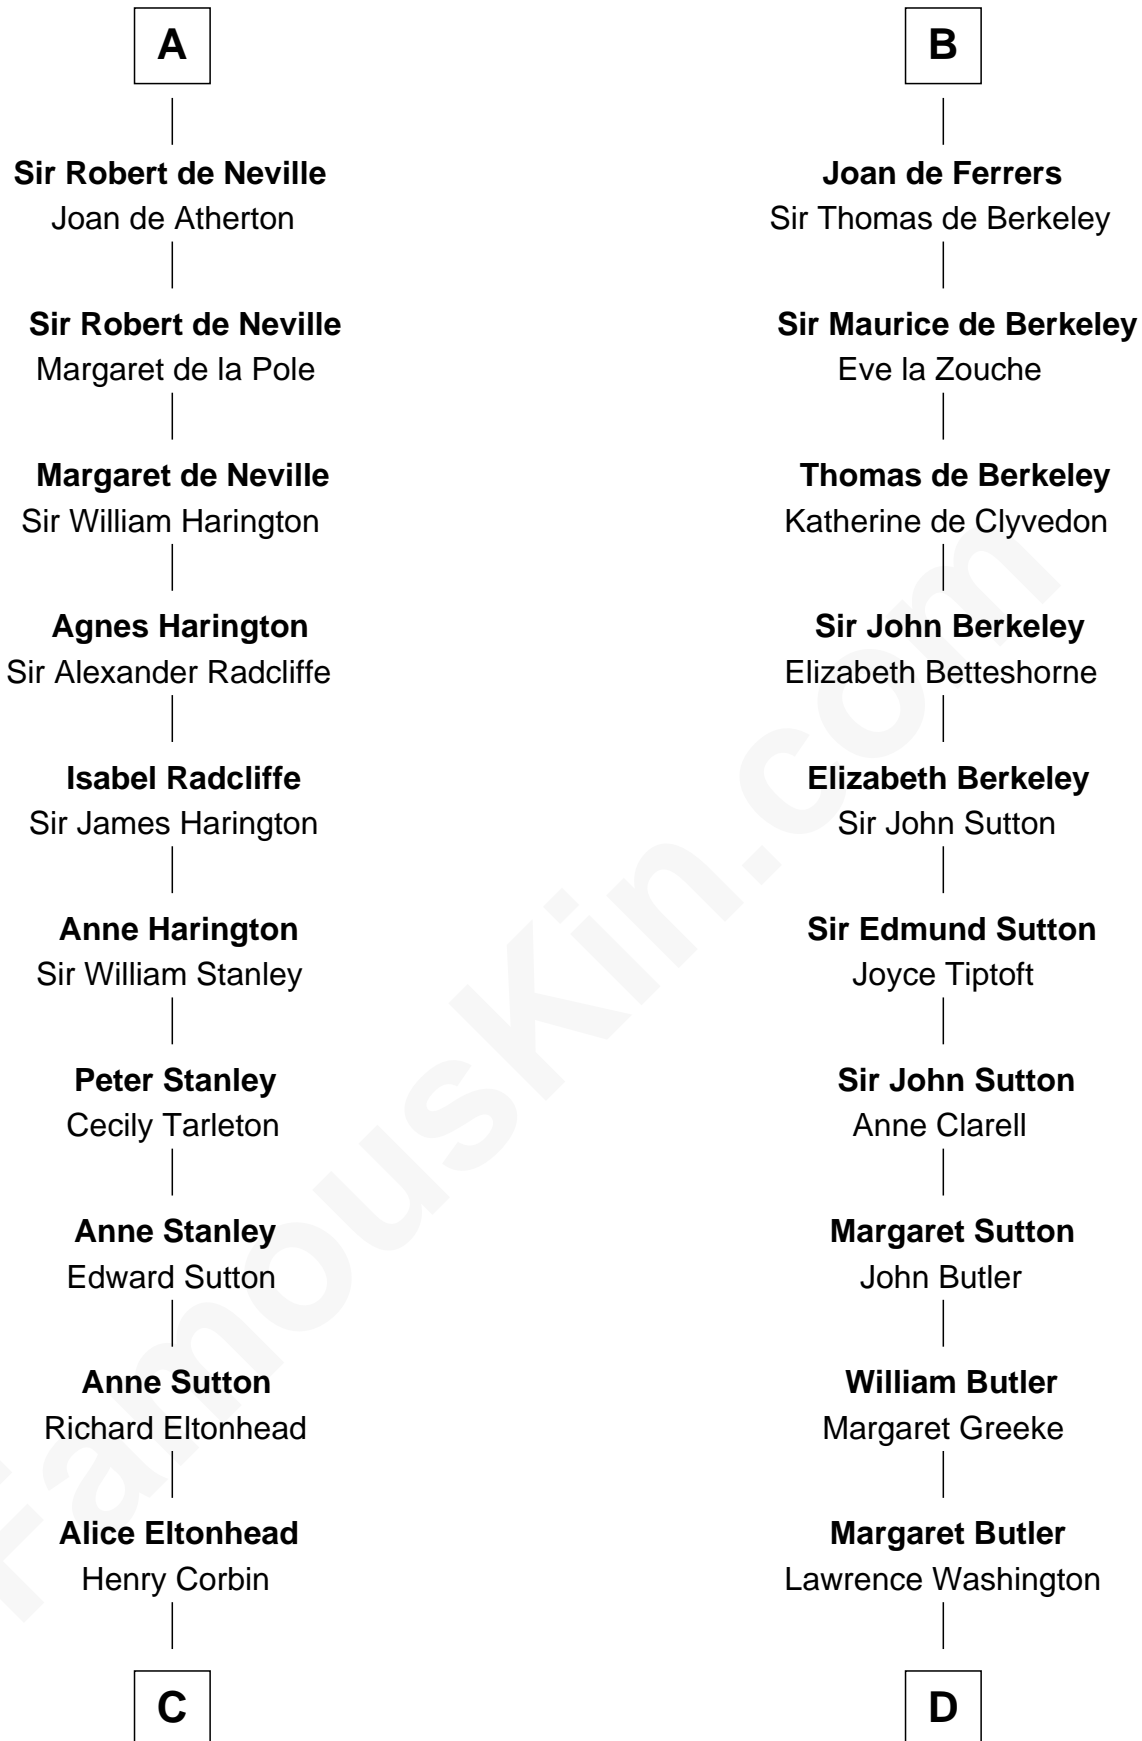

FamousKin.com

Relationship Chart of

Richard Henry Lee

Signer of the Declaration of Independence

19th cousin 2 times removed of

George Washington
1st U.S. President

Maldred of Carlisle and Allendale
Edith of Northumbria

C

Laetitia Corbin

Richard Lee

Gov. Thomas Lee

Hannah Ludwell

Richard Henry Lee

Signer of Declaration of Independence

D