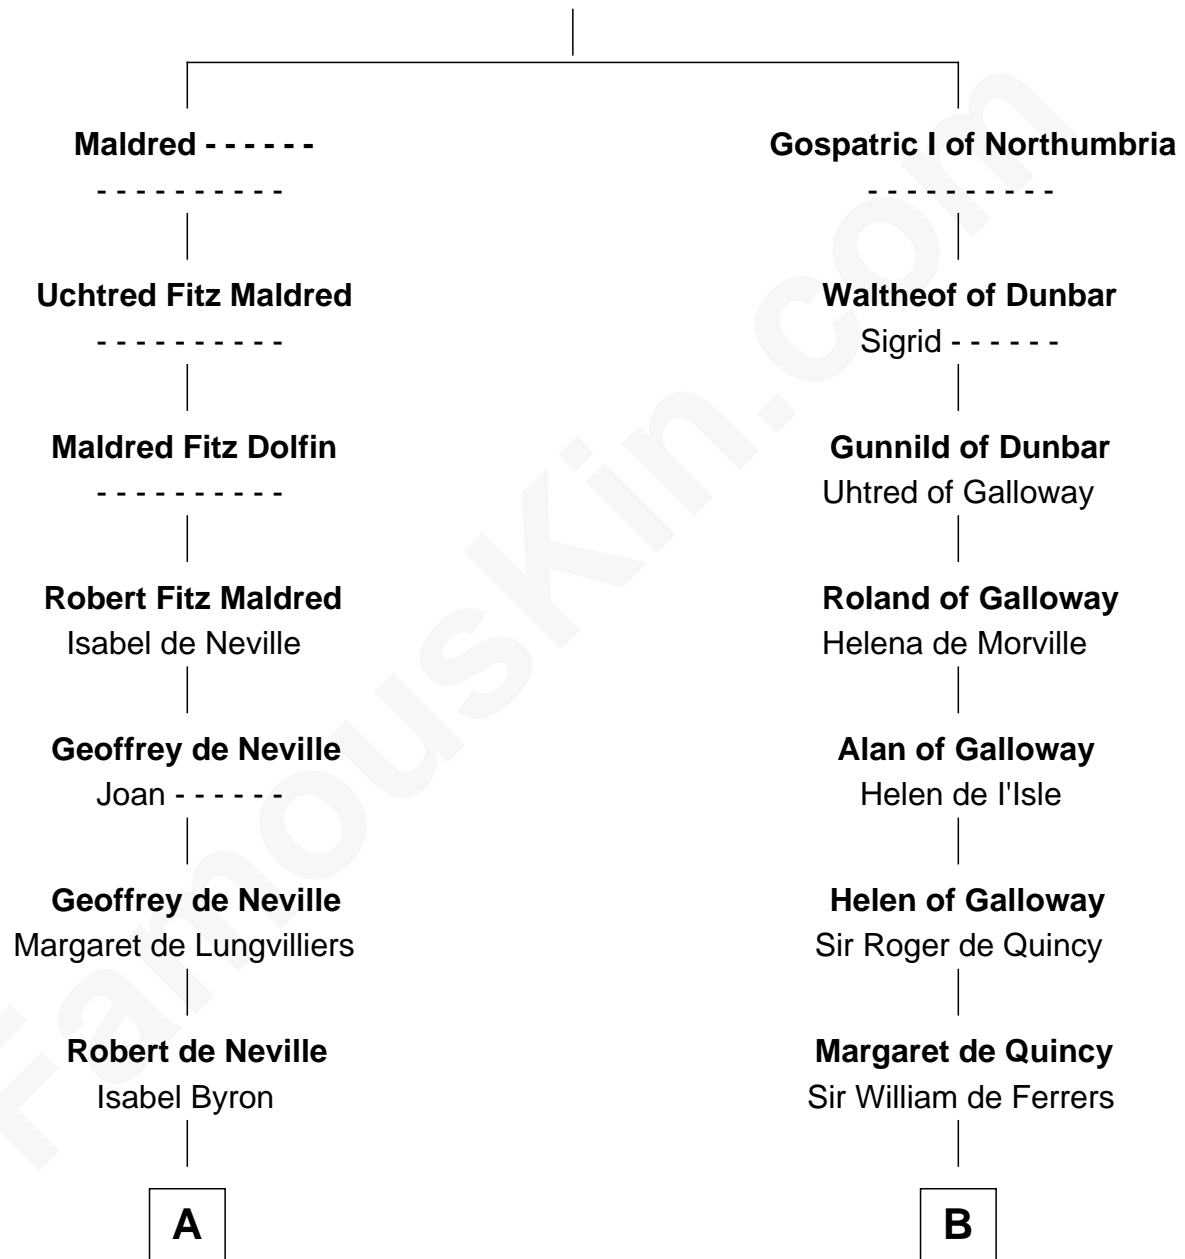

FamousKin.com

Relationship Chart of

Richard Henry Lee

Signer of the Declaration of Independence

19th cousin 2 times removed of

George Washington
1st U.S. President

Maldred of Carlisle and Allendale
Edith of Northumbria

C

Laetitia Corbin

Richard Lee

Gov. Thomas Lee

Hannah Ludwell

Richard Henry Lee

Signer of Declaration of Independence

D