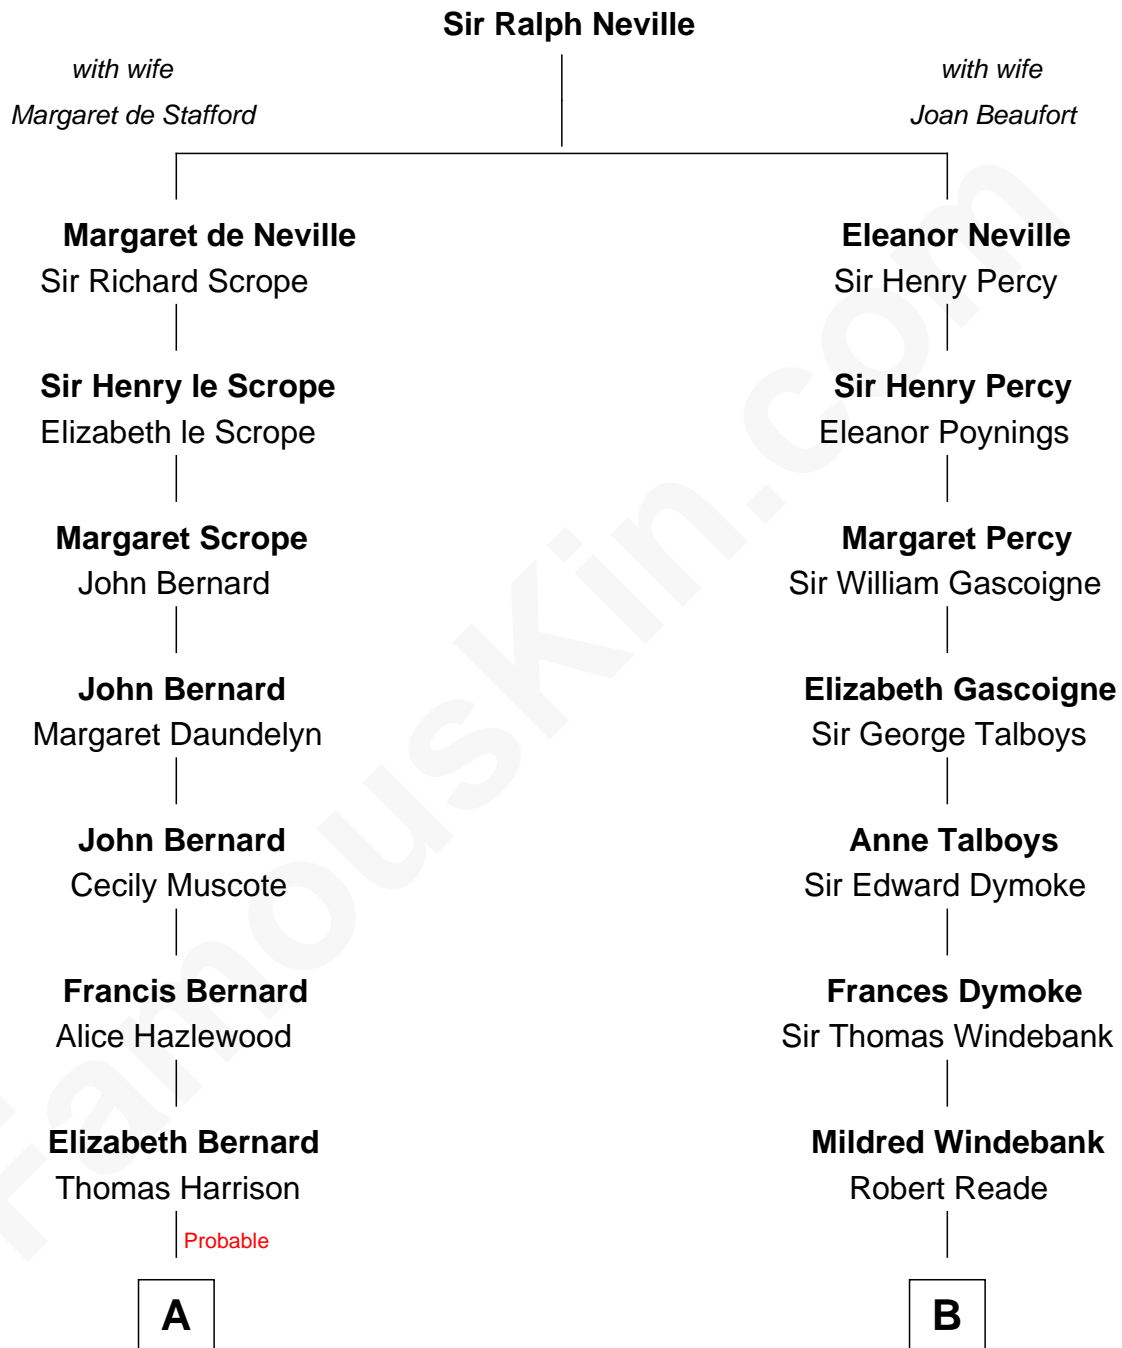

FamousKin.com

Relationship Chart of

Richard Henry Lee

Signer of the Declaration of Independence

11th cousin of

George Washington

1st U.S. President

A

Benjamin Harrison

Mary - - - - -

Benjamin Harrison

Hannah Churchill

Hannah Harrison

Philip Ludwell

Hannah Ludwell

Gov. Thomas Lee