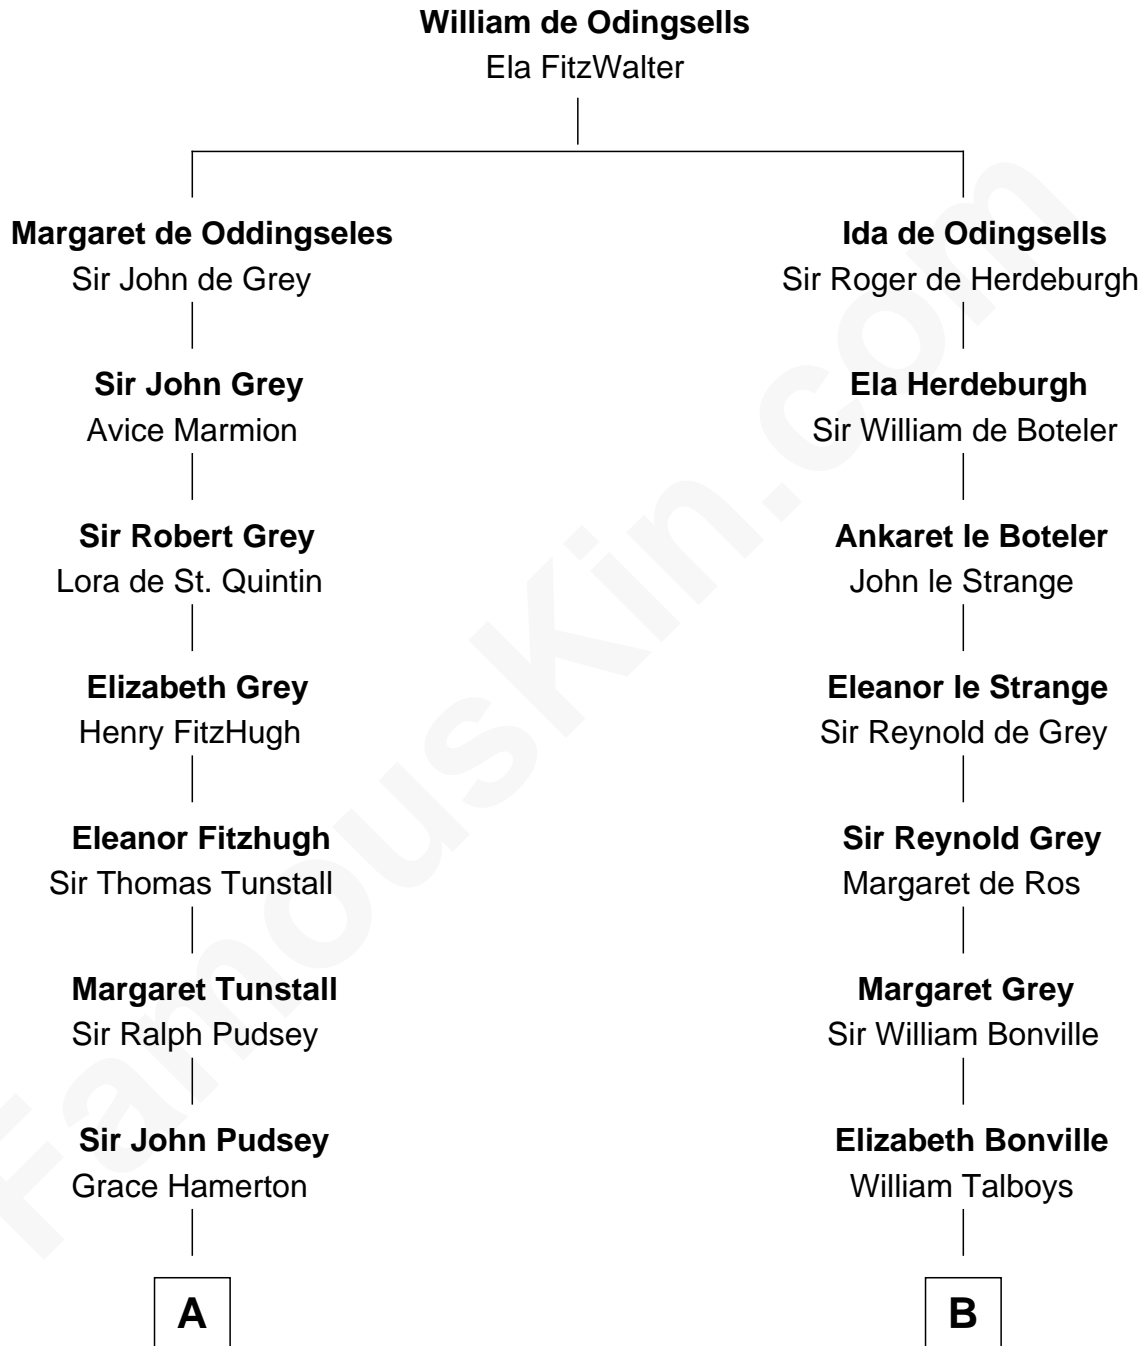

FamousKin.com

Relationship Chart of

Richard Henry Lee

Signer of the Declaration of Independence

16th cousin 1 time removed of

George Washington
1st U.S. President

A

Henry Pudsey
Margaret Conyers

Rowland Pudsey
Edith Hare

William Pudsey
Eleanor Montfort

Robert Pudsey
Eleanor Harman

George Pudsey
Matilda Cotton

Dorothy Pudsey
Gawen Grosvenor

Winifred Grosvenor
Thomas Corbin

Henry Corbin
Alice Eltonhead