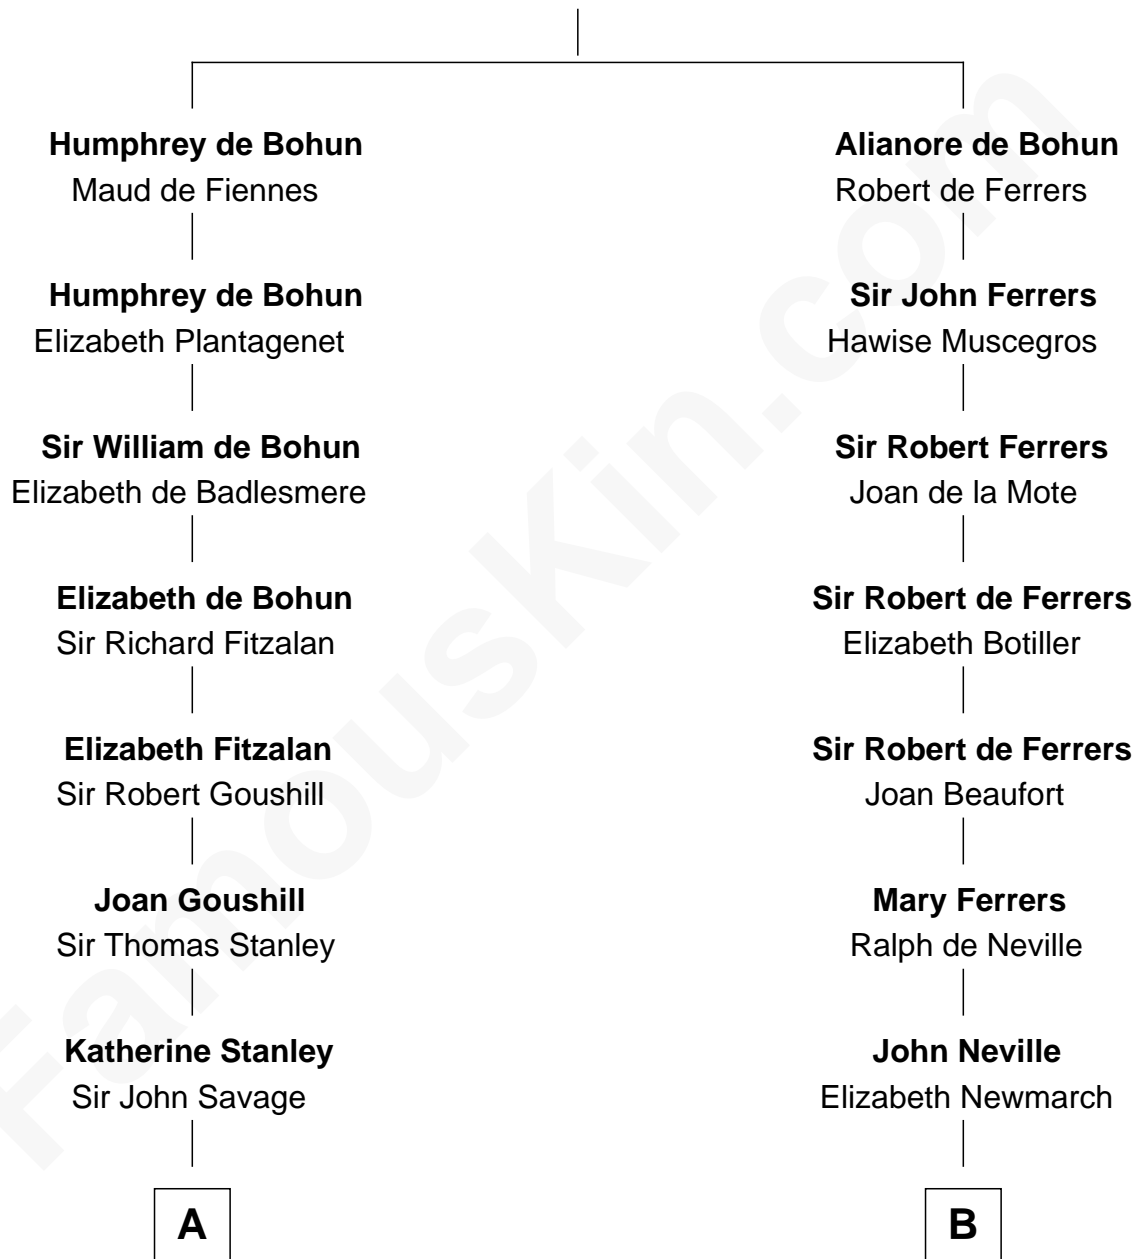

FamousKin.com

Relationship Chart of

Richard Henry Lee

Signer of the Declaration of Independence

15th cousin 2 times removed of

George Washington
1st U.S. President

Sir Humphrey de Bohun
Eleanor de Braiose

A

Dulcia Savage
Sir Henry Bold

Maud Bold
Thomas Gerard

Jennet Gerard
Richard Eltonhead

William Eltonhead
Anne Bowers

Richard Eltonhead
Anne Sutton

Alice Eltonhead
Henry Corbin

Laetitia Corbin
Richard Lee

Gov. Thomas Lee
Hannah Ludwell