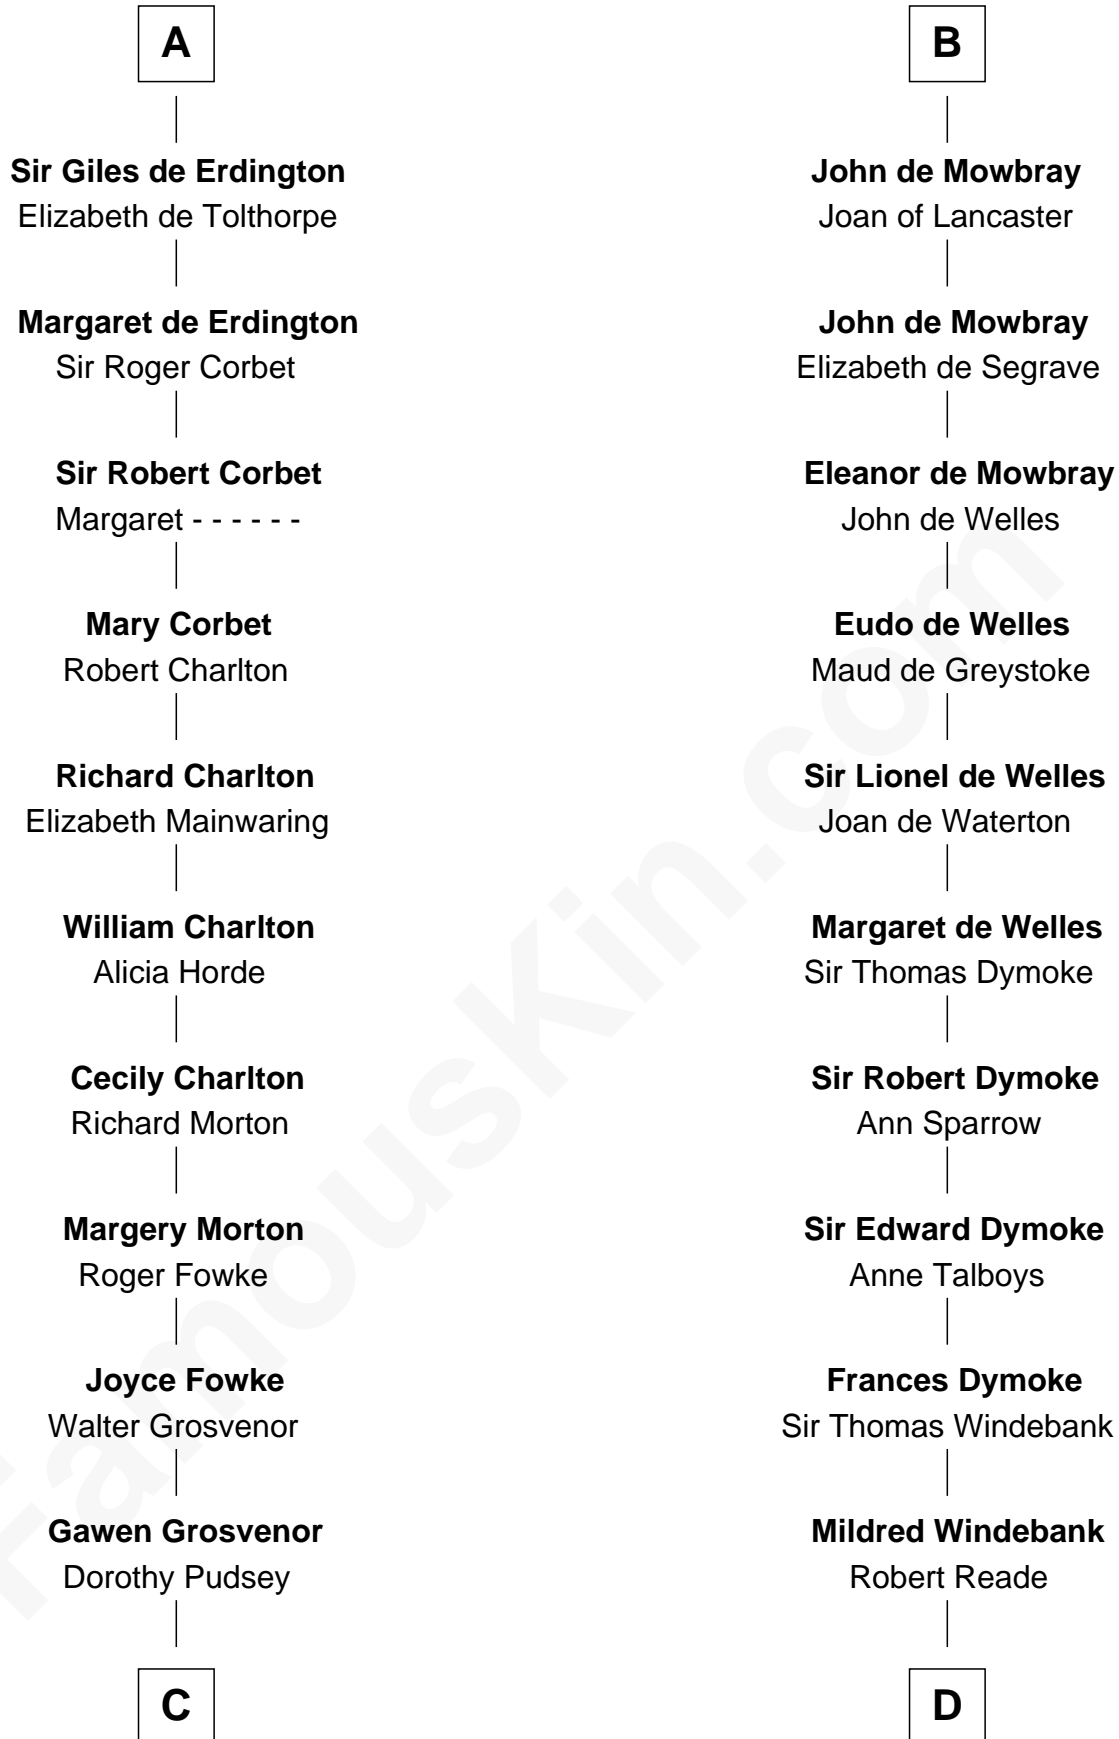

FamousKin.com

Relationship Chart of

Richard Henry Lee

Signer of the Declaration of Independence

21st cousin of

George Washington

1st U.S. President

Roger d'Aubenev

Nele d'Aubenev

Gundred de Gournay

Roger de Mowbray

Alice de Gaunt

Nele de Mowbray

Mabel - - - - -

William de Mowbray

Avice - - - - -

Roger de Mowbray

Maud de Beauchamp

Sir Roger de Mowbray

Roese de Clare

Sir John de Mowbray

Aline de Braiose

B

C