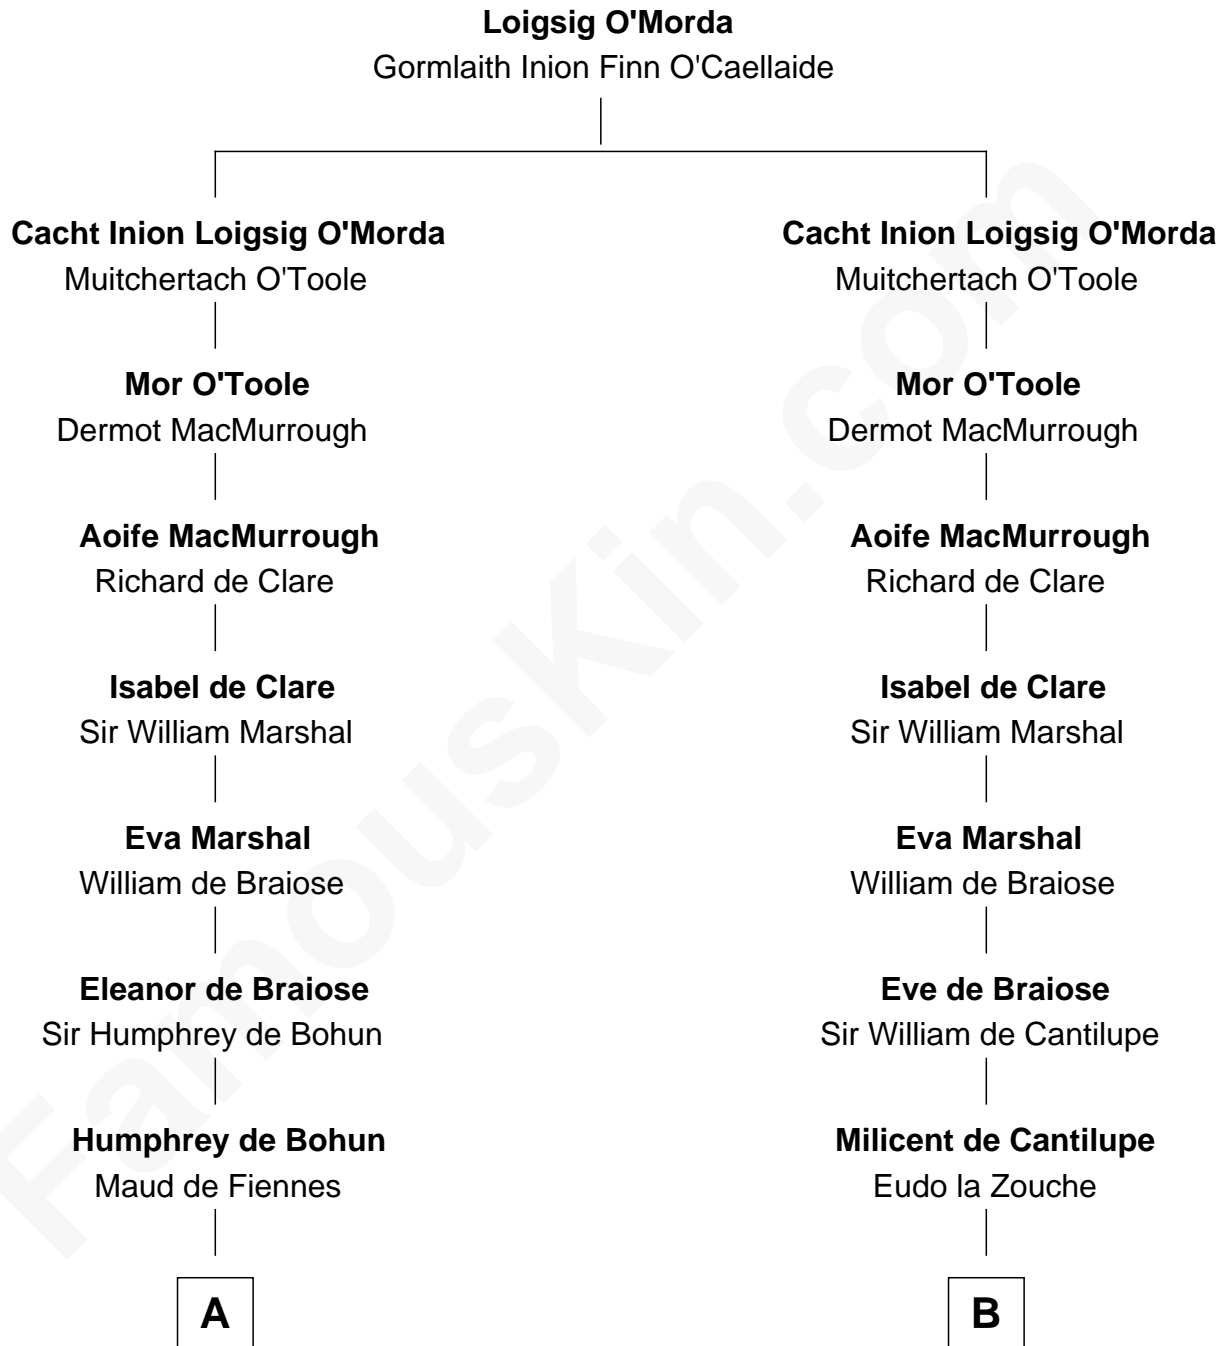

FamousKin.com

Relationship Chart of

Richard Henry Lee

Signer of the Declaration of Independence

21st cousin of

John Langdon

Signer of the U.S. Constitution

C

Richard Eltonhead

Anne Sutton

Alice Eltonhead

Henry Corbin

Laetitia Corbin

Richard Lee

Gov. Thomas Lee

Hannah Ludwell