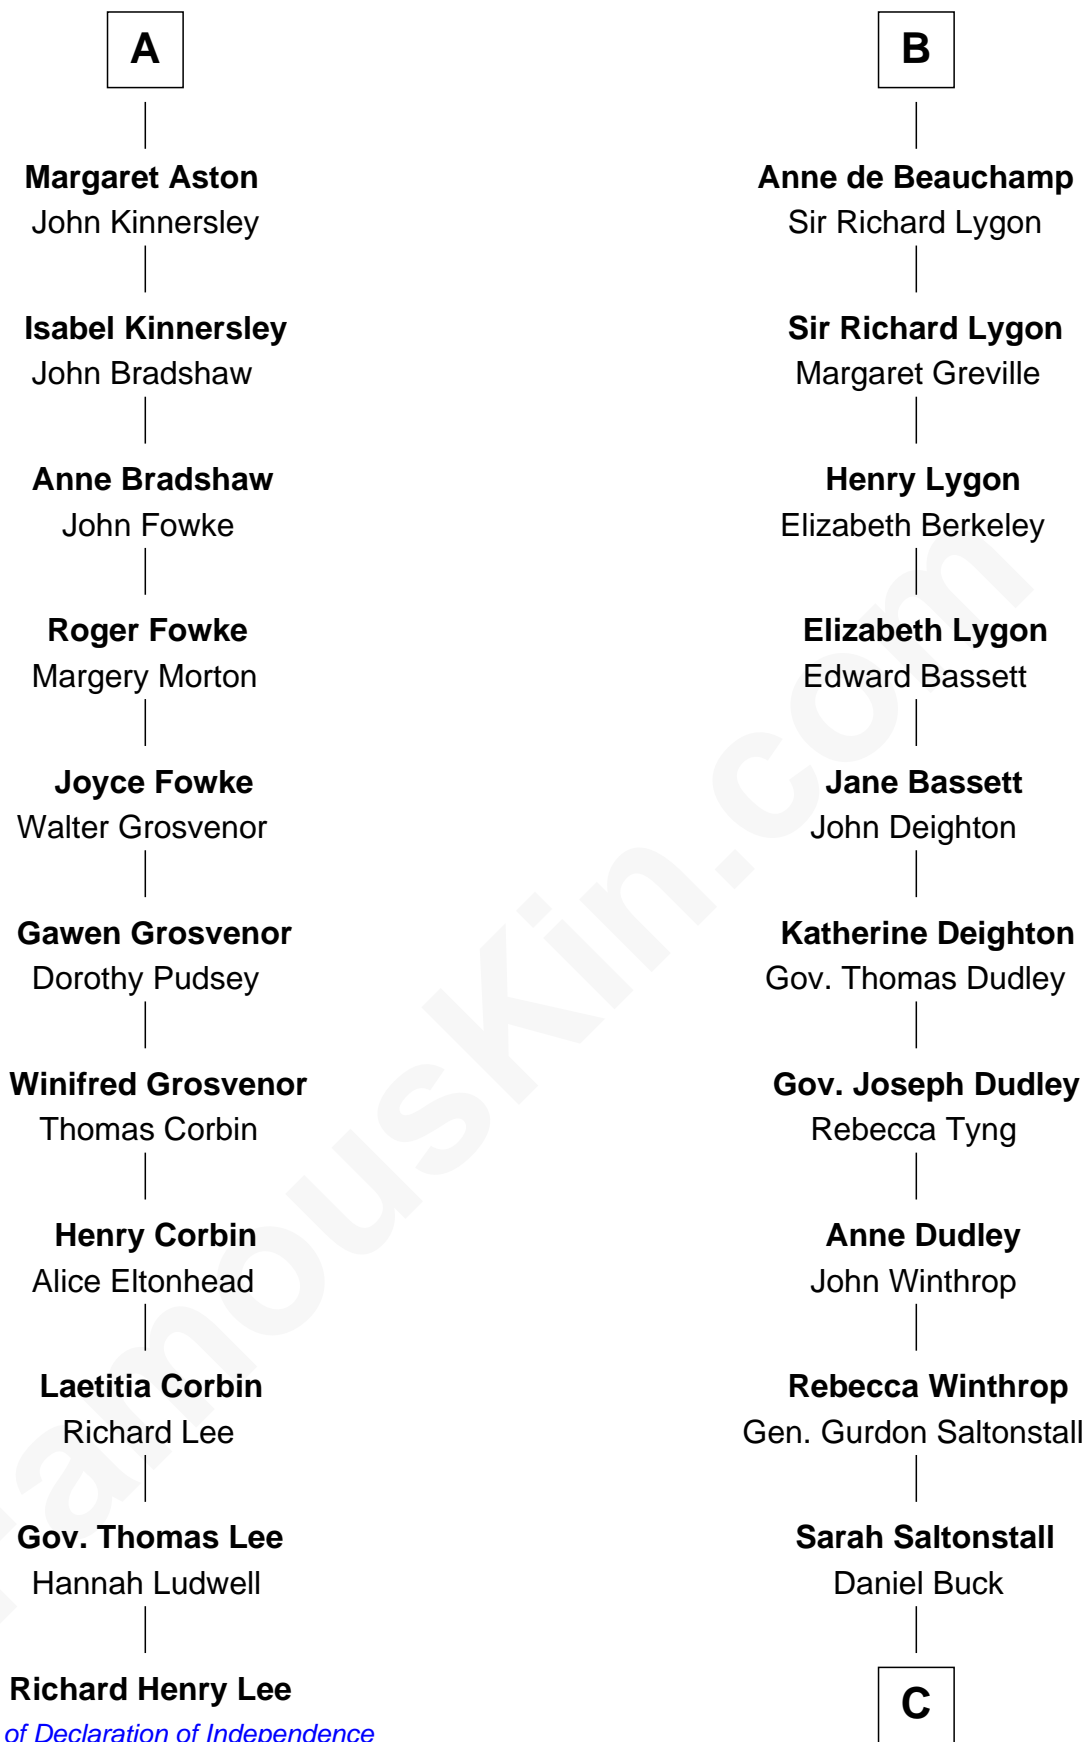

## Relationship Chart of

### Richard Henry Lee

*Signer of the Declaration of Independence*

17th cousin 4 times removed of

**Louis Auchincloss**  
*Author*

**C**

—  
**Gurdon Buck**

Susannah Mainwaring

—  
**Elizabeth Buck**

John Auchincloss

—  
**John Winthrop Auchincloss**

Joanna Hone Russell

—  
**Joseph Howland Auchincloss**

Priscilla Dixon Stanton

—  
**Louis Auchincloss**

*Author*