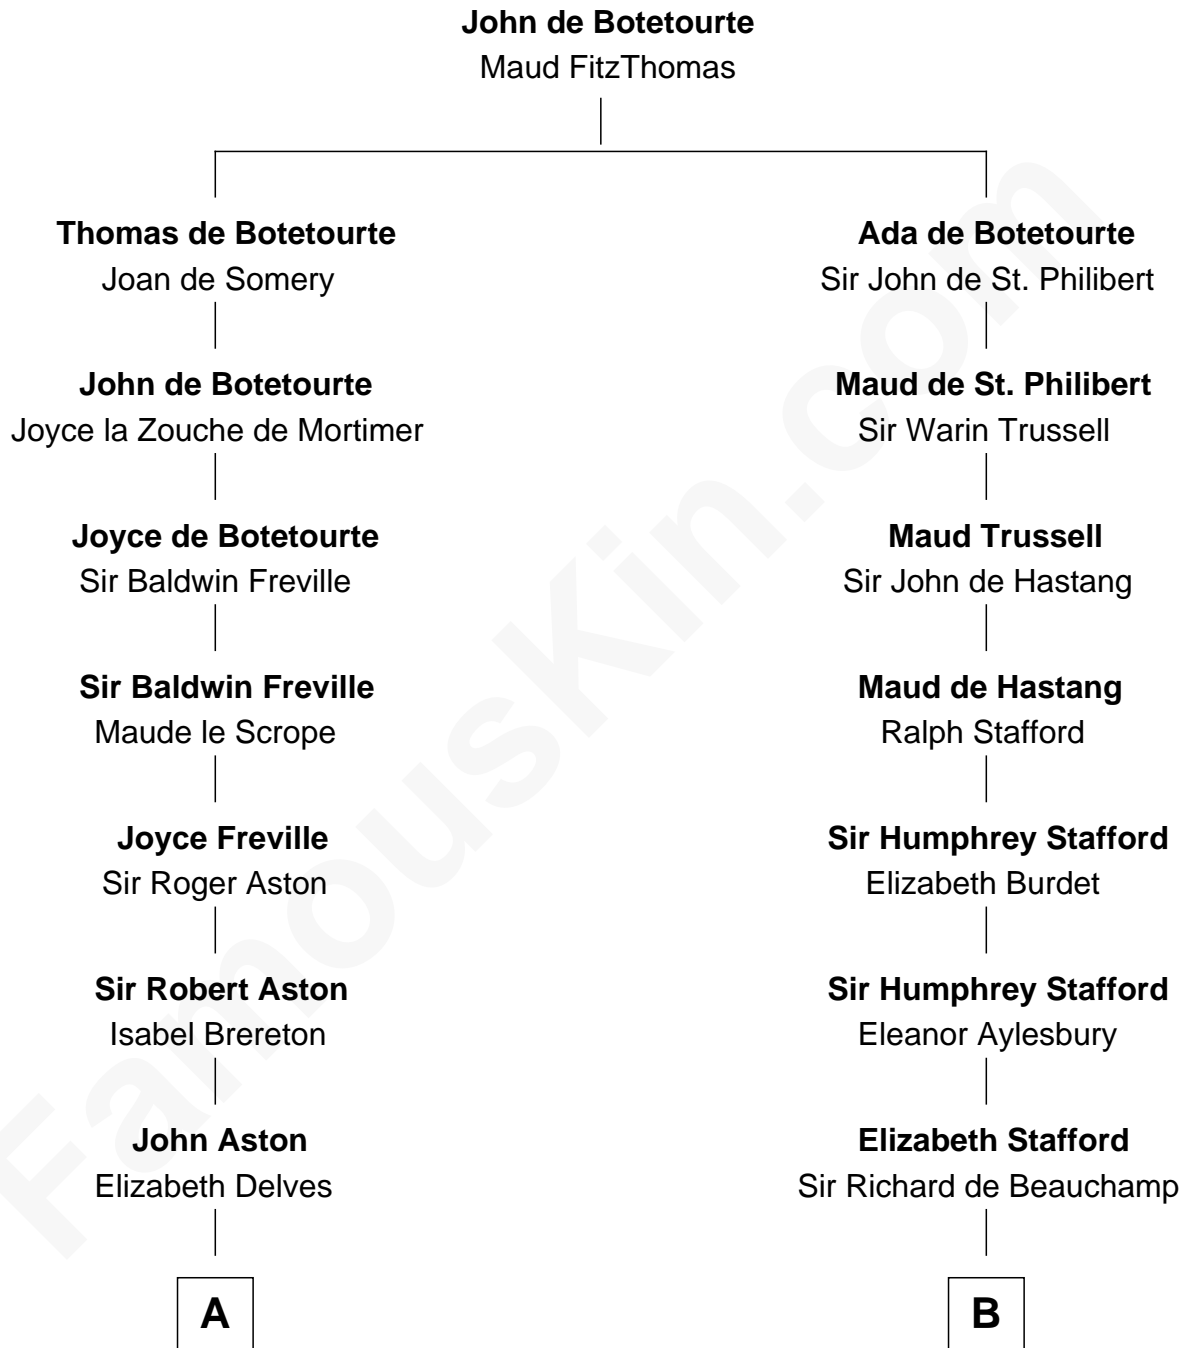

# FamousKin.com

## Relationship Chart of

### Richard Henry Lee

*Signer of the Declaration of Independence*

17th cousin 4 times removed of

**Louis Auchincloss**  
*Author*

**C**

—  
**Gurdon Buck**

Susannah Mainwaring

—  
**Elizabeth Buck**