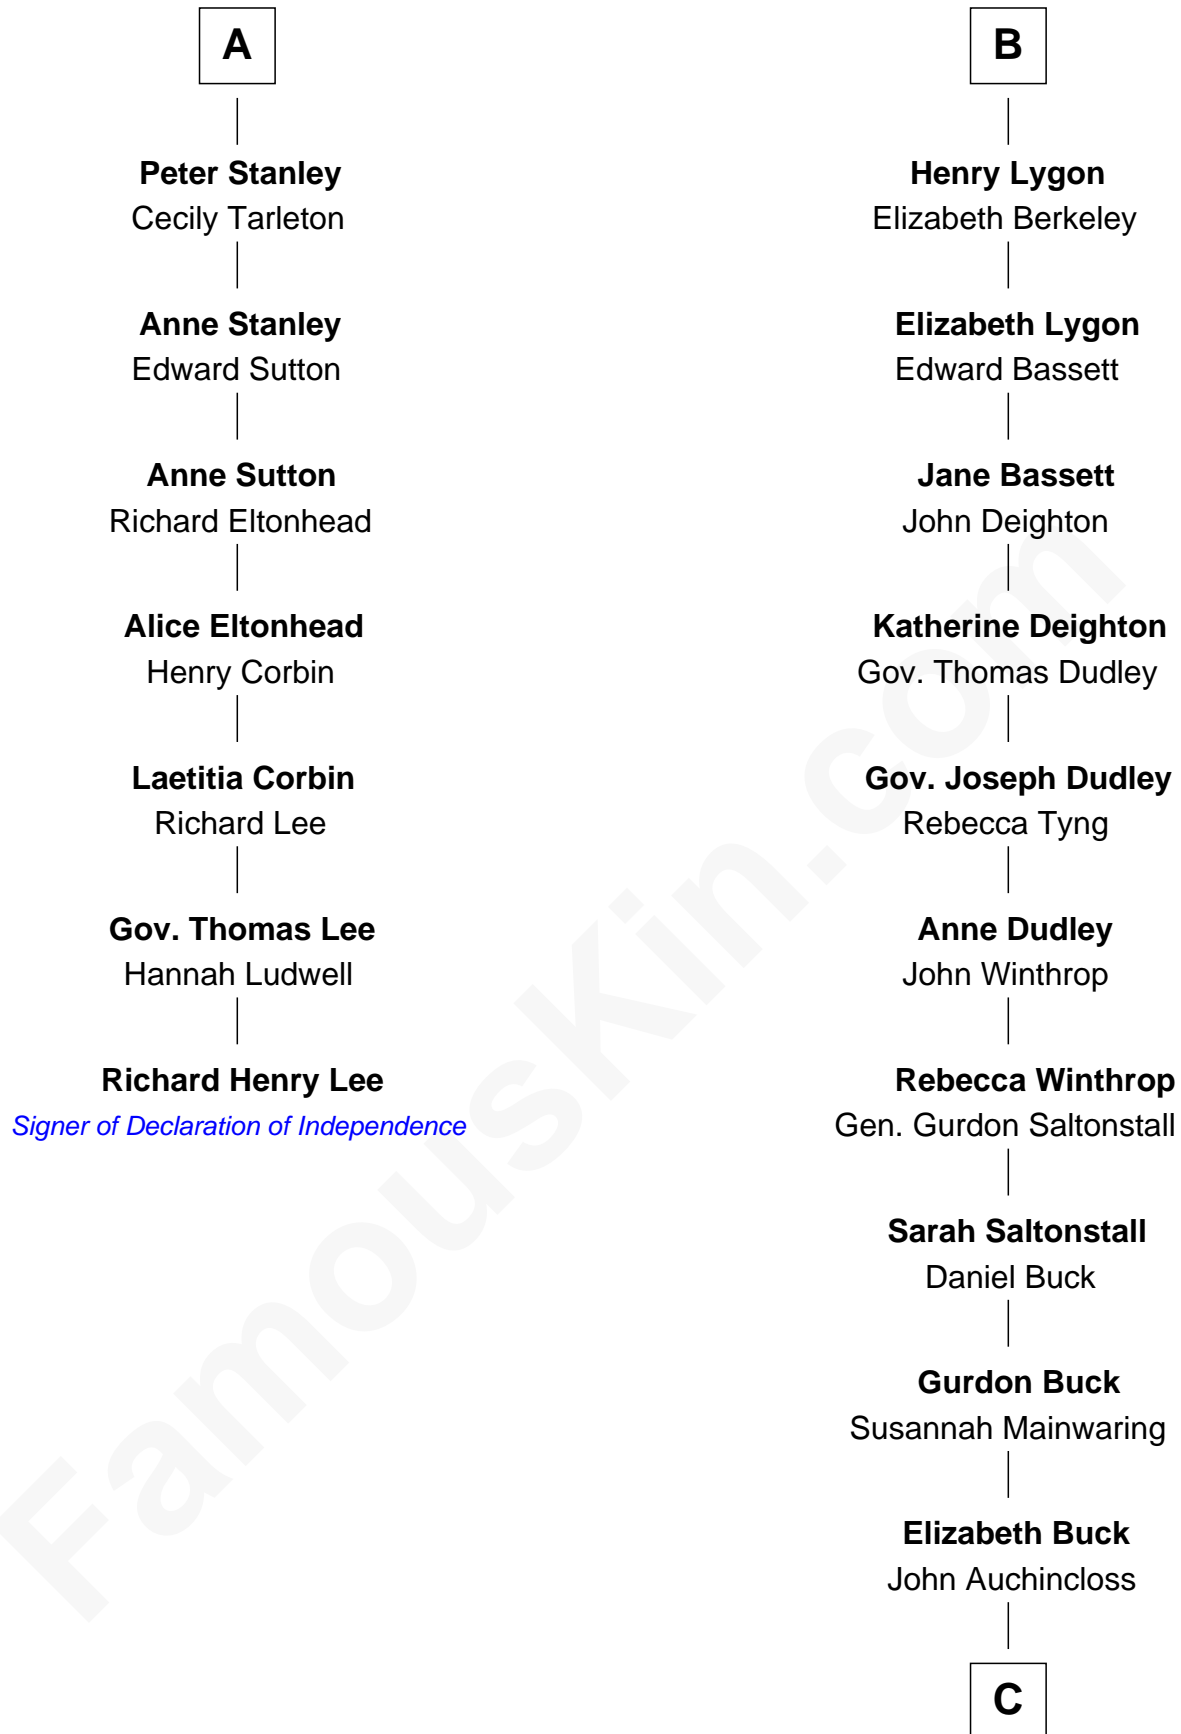

## Relationship Chart of

### Richard Henry Lee

*Signer of the Declaration of Independence*

13th cousin 6 times removed of

**Louis Auchincloss**  
*Author*

**Katherine de Hastang**  
Ralph de Stafford

**C**

John Winthrop Auchincloss

Joanna Hone Russell

Joseph Howland Auchincloss

Priscilla Dixon Stanton

Louis Auchincloss

*Author*

FamousKin.com