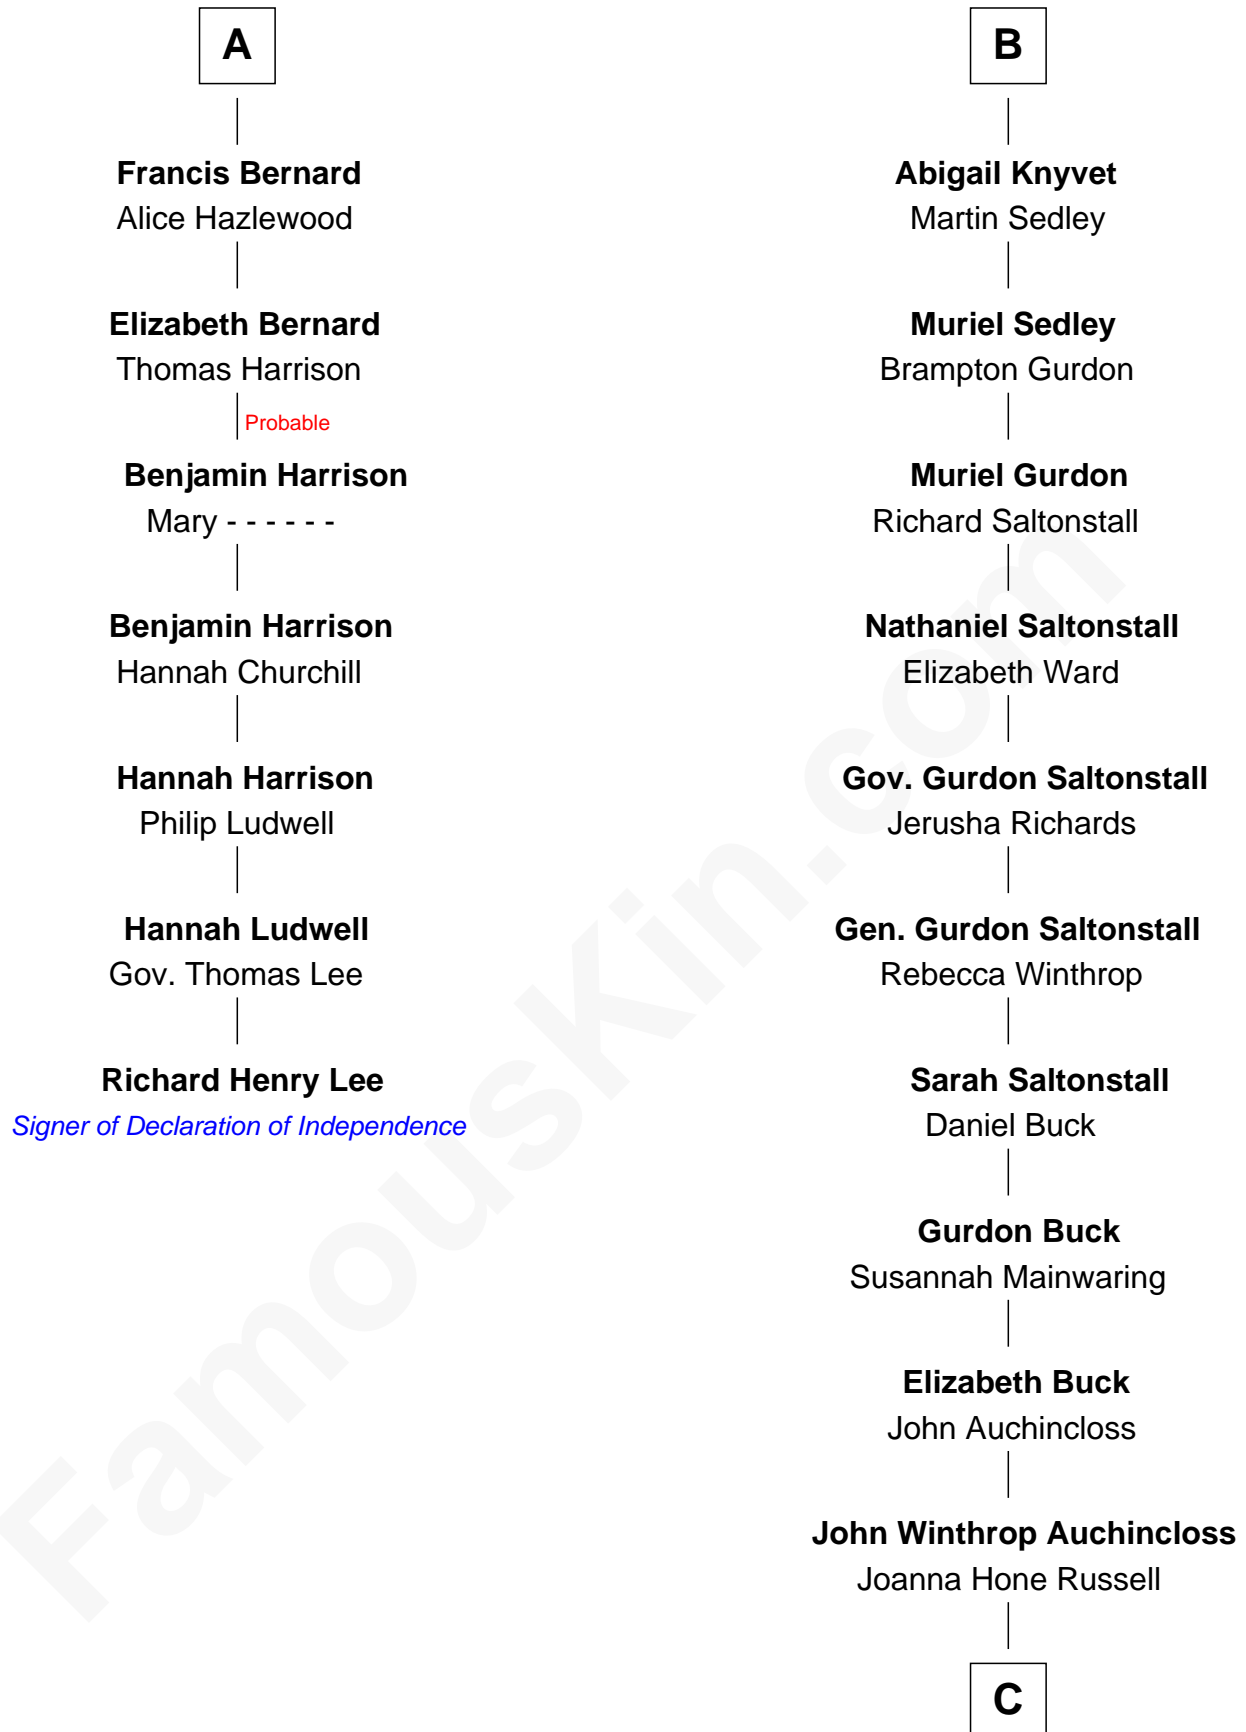

FamousKin.com

Relationship Chart of

Richard Henry Lee

Signer of the Declaration of Independence

13th cousin 5 times removed of

Louis Auchincloss
Author

Sir William de Ros
Margery de Badlesmere

C

|
Joseph Howland Auchincloss

Priscilla Dixon Stanton

|
Louis Auchincloss

Author

FamousKin.com