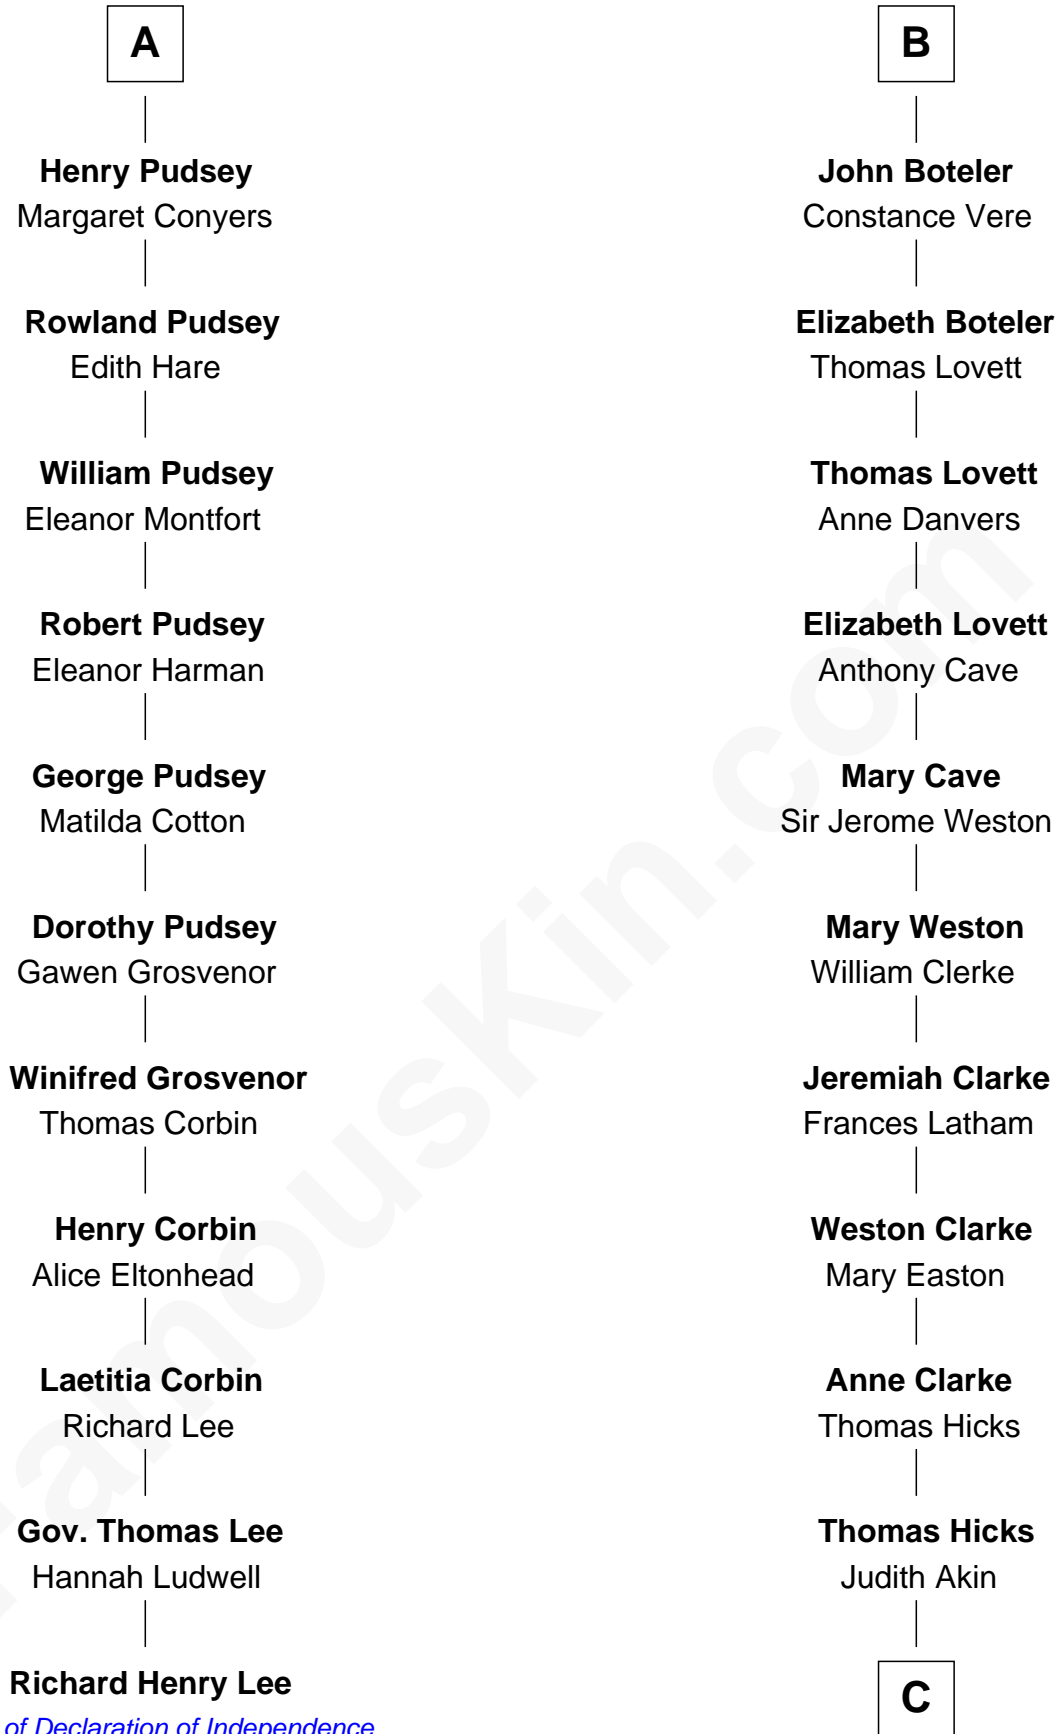

FamousKin.com

Relationship Chart of

Richard Henry Lee

Signer of the Declaration of Independence

17th cousin 3 times removed of

Hetty Green

"The Witch of Wall Street"

C

—
Sarah Hicks

Gideon Howland

—
Gideon Howland

Mehitable Howland

—
Abby Slocum Howland

Edward Mott Robinson

—
Hetty Green

"The Witch of Wall Street"