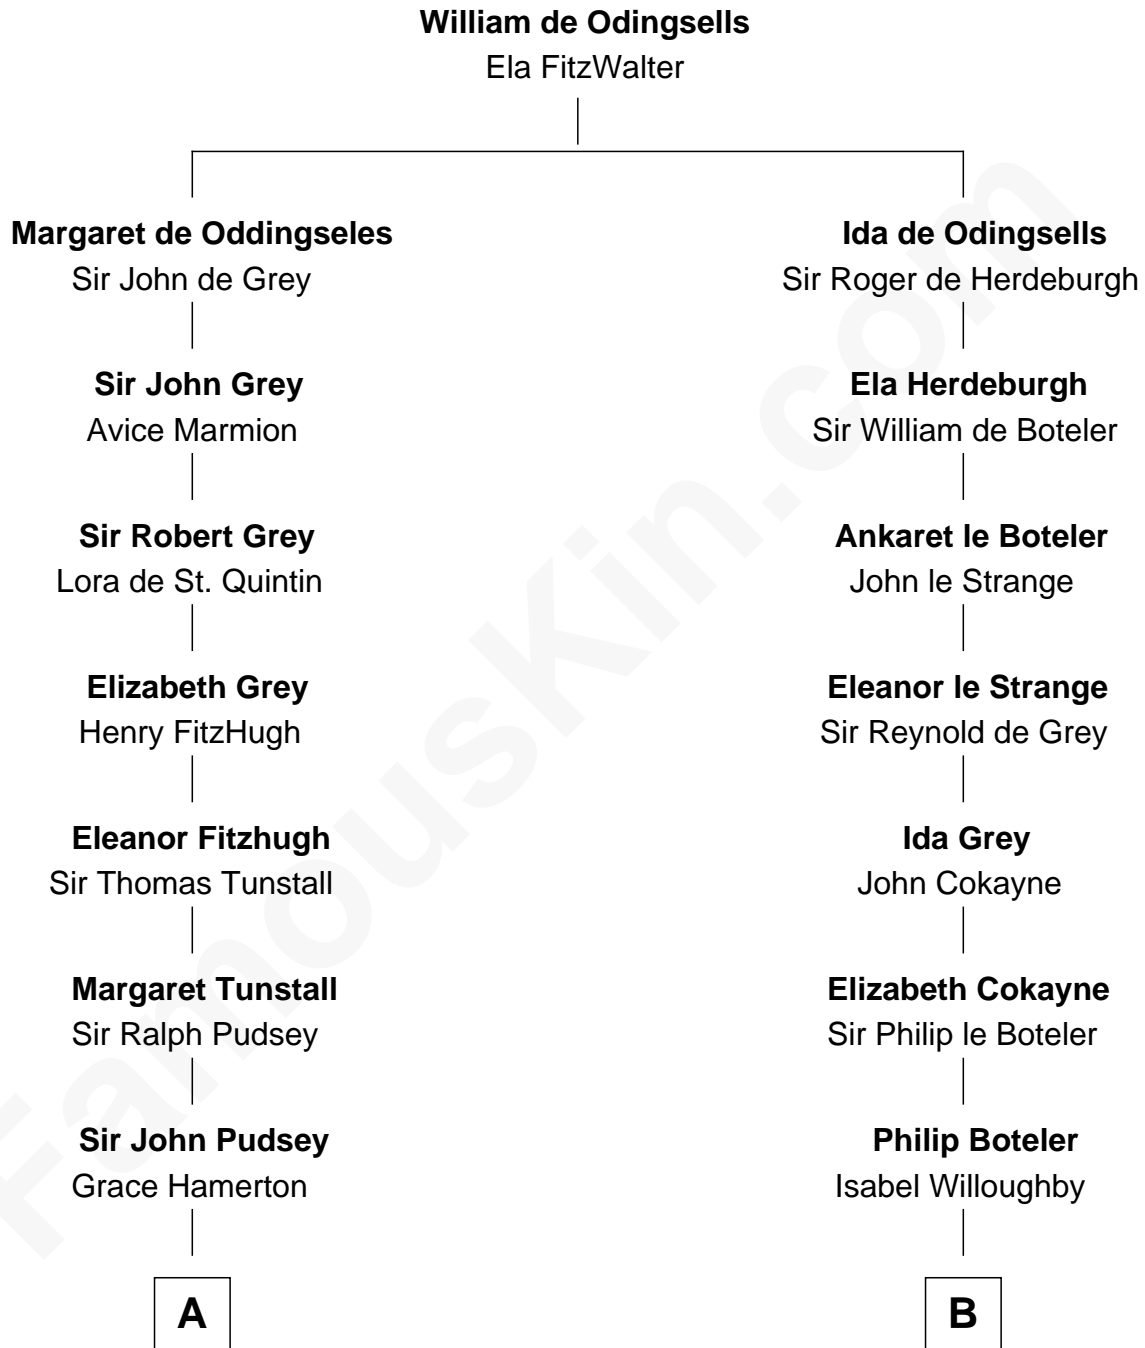

FamousKin.com

Relationship Chart of

Richard Henry Lee

Signer of the Declaration of Independence

17th cousin 3 times removed of

Hetty Green

"The Witch of Wall Street"

C

—
Sarah Hicks

Gideon Howland

—
Gideon Howland

Mehitable Howland

—
Abby Slocum Howland

Edward Mott Robinson

—
Hetty Green

"The Witch of Wall Street"