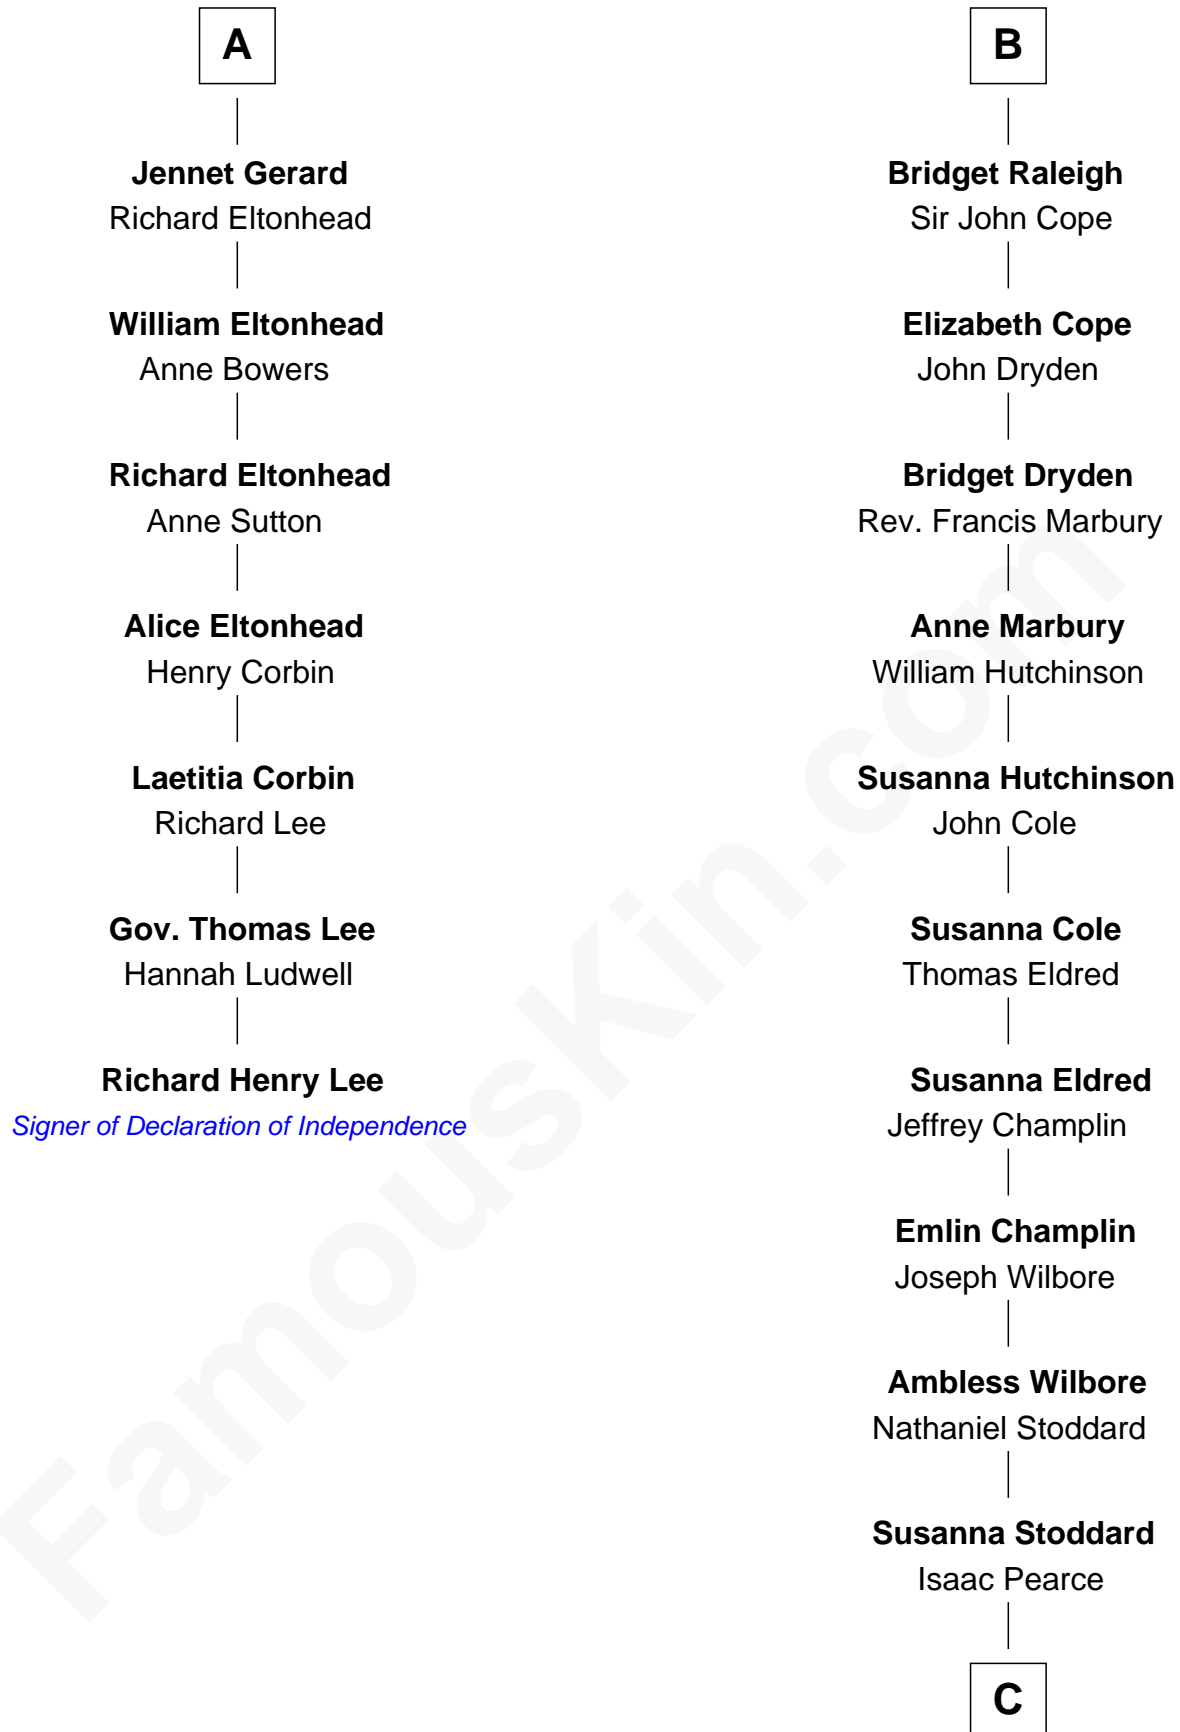

### Richard Henry Lee

*Signer of the Declaration of Independence*

13th cousin 5 times removed of

**Shanghai Pierce**  
*Texas Cattleman*

**Edmund Fitzalan**  
Alice de Warenne

**Richard Fitzalan**  
Eleanor Plantagenet

**Sir Richard Fitzalan**  
Elizabeth de Bohun

**Elizabeth Fitzalan**  
Sir Robert Goushill

**Joan Goushill**  
Sir Thomas Stanley

**Katherine Stanley**  
Sir John Savage

**Dulcia Savage**  
Sir Henry Bold

**Maud Bold**  
Thomas Gerard

**A**

**Mary Fitzalan**  
John le Strange

**Ankaret le Strange**  
Sir Richard Talbot

**Mary Talbot**  
Sir Thomas Greene

**Sir Thomas Greene**  
Phillippa Ferrers

**Elizabeth Greene**  
William Raleigh

**Sir Edward Raleigh**  
Margaret Verney

**Sir Edward Raleigh**  
Anne Chamberlayne

**B**

C

Jonathan D. Pearce  
Hanna Phillips Head

Shanghai Pierce  
*Texas Cattleman*

FamousKin.com