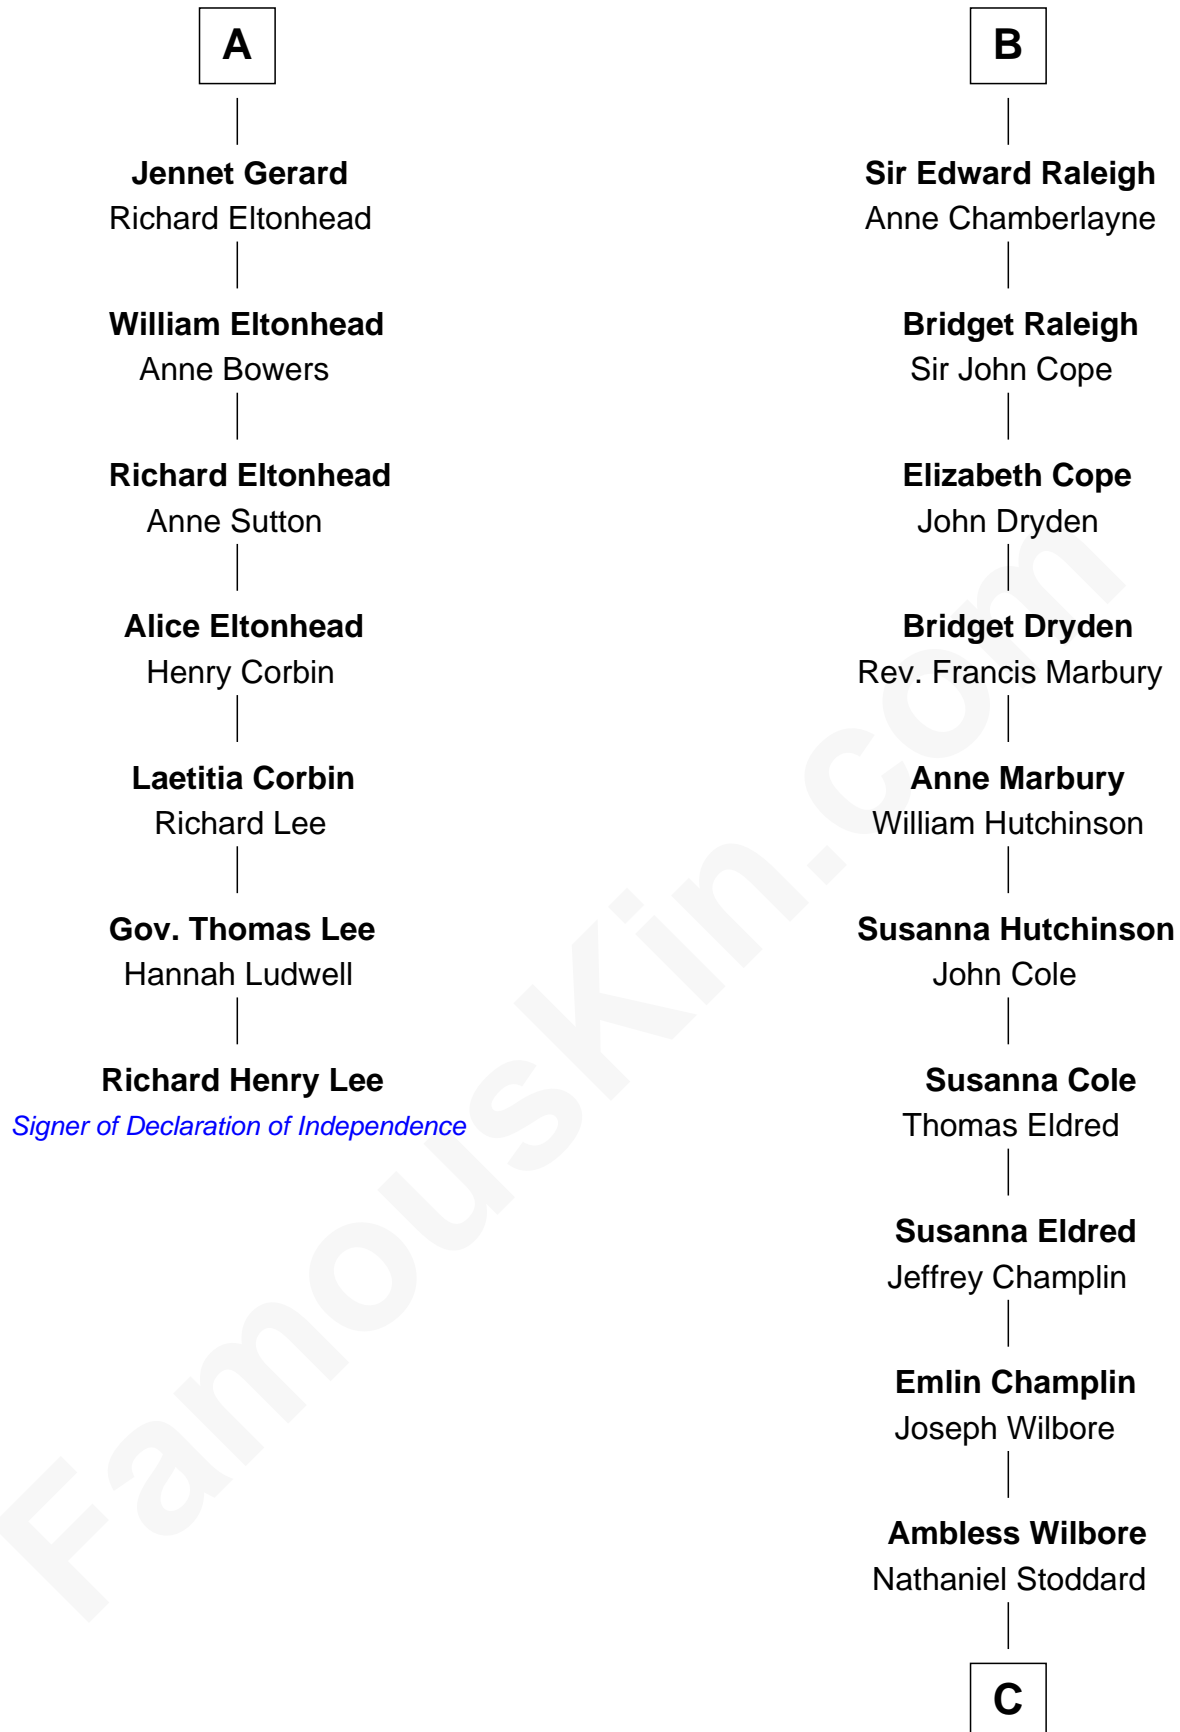

FamousKin.com

Relationship Chart of

Richard Henry Lee

Signer of the Declaration of Independence

13th cousin 6 times removed of

Shanghai Pierce
Texas Cattleman

Humphrey de Bohun
Elizabeth Plantagenet

Sir William de Bohun
Elizabeth de Badlesmere

Pernel le Boteler
Sir Gilbert Talbot

Sir Richard Talbot
Ankaret le Strange

Mary Talbot
Sir Thomas Greene

Sir Thomas Greene
Phillippa Ferrers

Elizabeth Greene
William Raleigh

Sir Edward Raleigh
Margaret Verney

B

C

Susanna Stoddard

Isaac Pearce

Jonathan D. Pearce

Hanna Phillips Head

Shanghai Pierce

Texas Cattleman