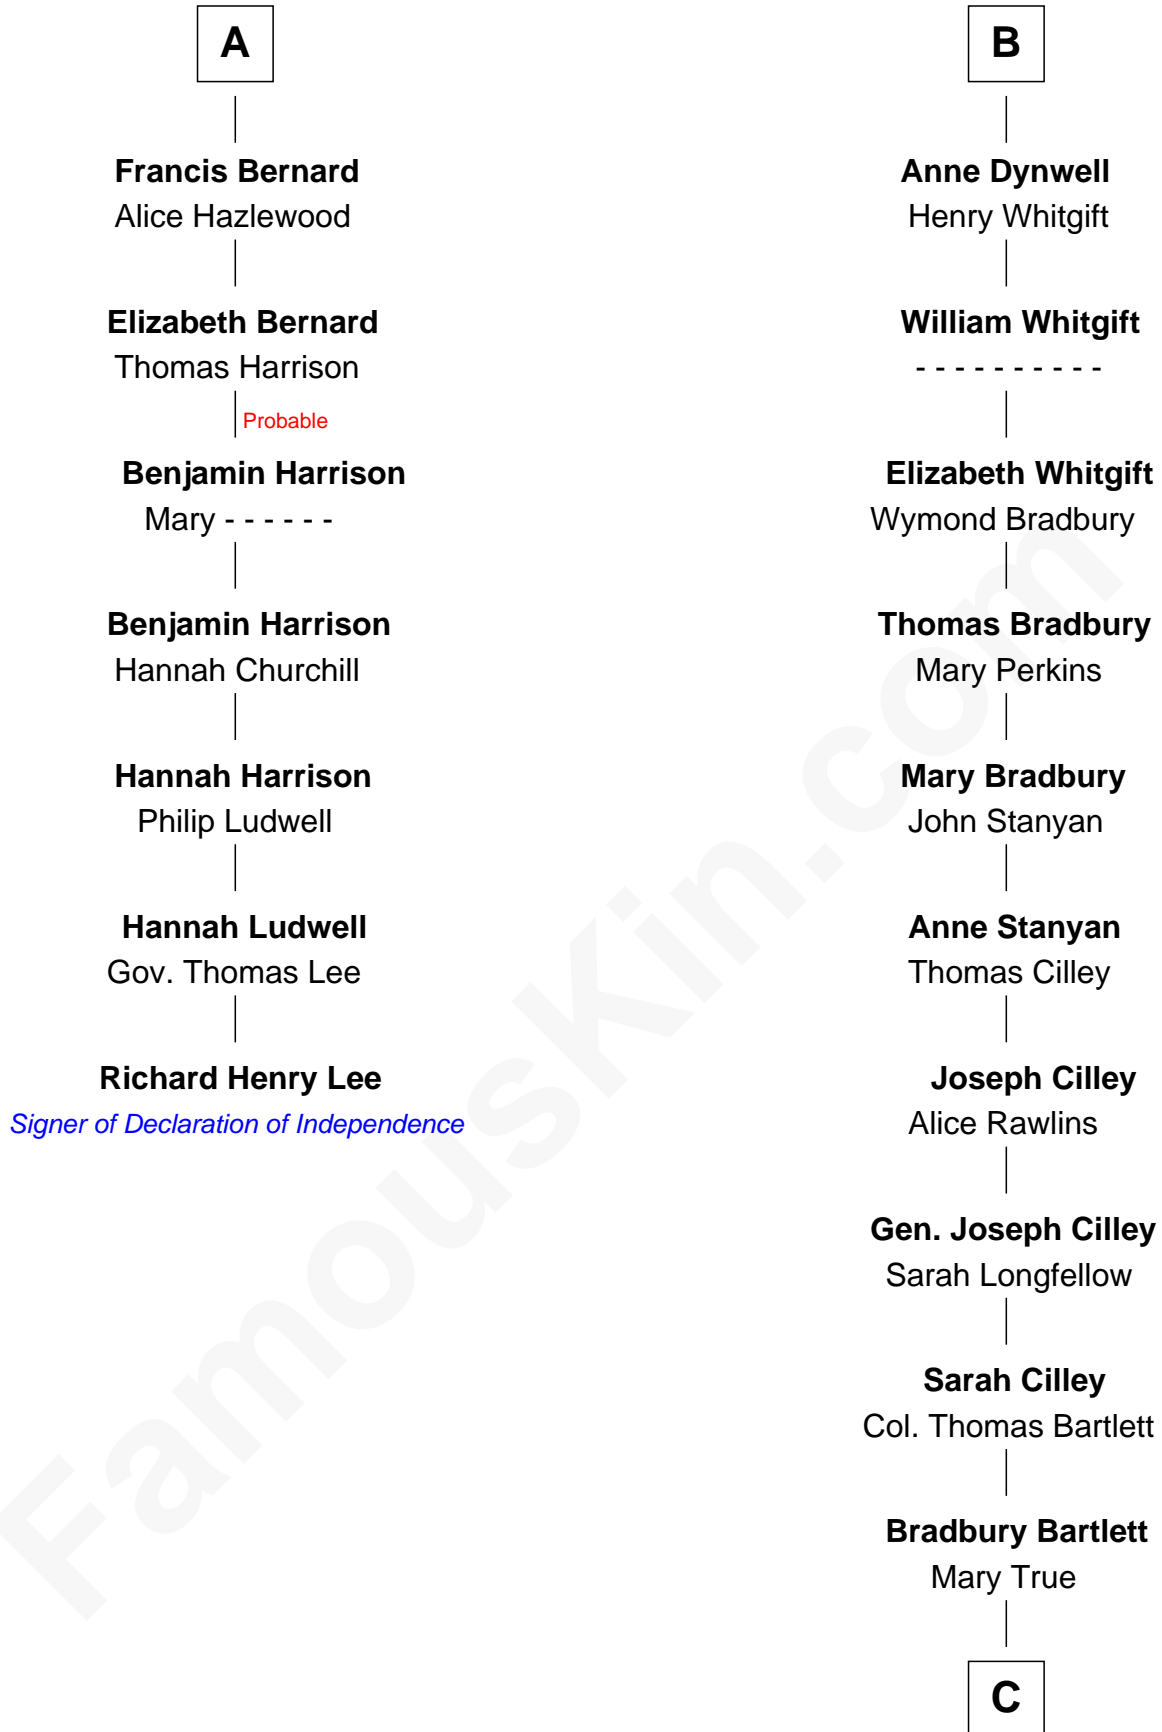

FamousKin.com

Relationship Chart of

Richard Henry Lee

Signer of the Declaration of Independence

13th cousin 7 times removed of

Alan Shepard

Mercury and Apollo Astronaut

Sir Thomas de Beauchamp

Maud de Beauchamp

Sir Roger de Clifford

Katherine de Clifford

Sir Ralph de Greystoke

Maud de Greystoke

Eudo de Welles

Sir Lionel de Welles

Joan de Waterton

Margaret de Welles

Sir Thomas Dymoke

Jane Dymoke

John Fulnetby

Katherine Fulnetby

William Dynwell

B

C

—
Thomas Bradbury Bartlett
Victoria Elizabeth Williams Cilley

—
Annie Elizabeth Bartlett
Frederick Johnson Shepard

—
Alan Bartlett Shepard
Pauline Renza Emerson

—
Alan Shepard
Mercury and Apollo Astronaut