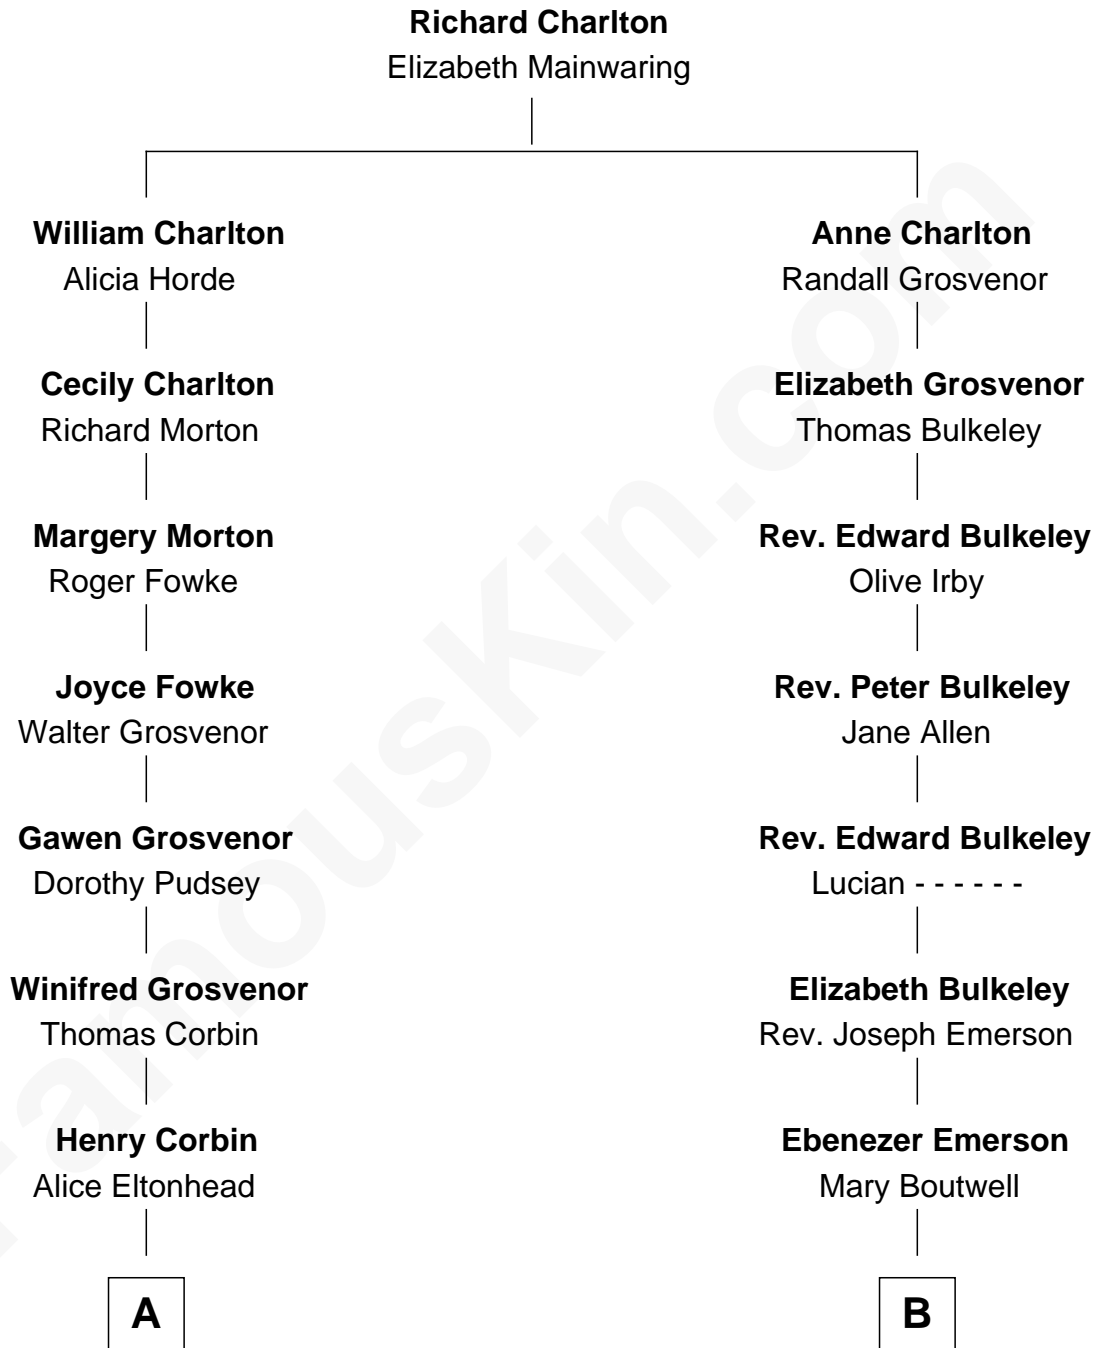

FamousKin.com

Relationship Chart of

Richard Henry Lee

Signer of the Declaration of Independence

9th cousin 4 times removed of

Alan Shepard

Mercury and Apollo Astronaut

A

Laetitia Corbin

Richard Lee

Gov. Thomas Lee

Hannah Ludwell

Richard Henry Lee

Signer of Declaration of Independence

B

Joseph Emerson