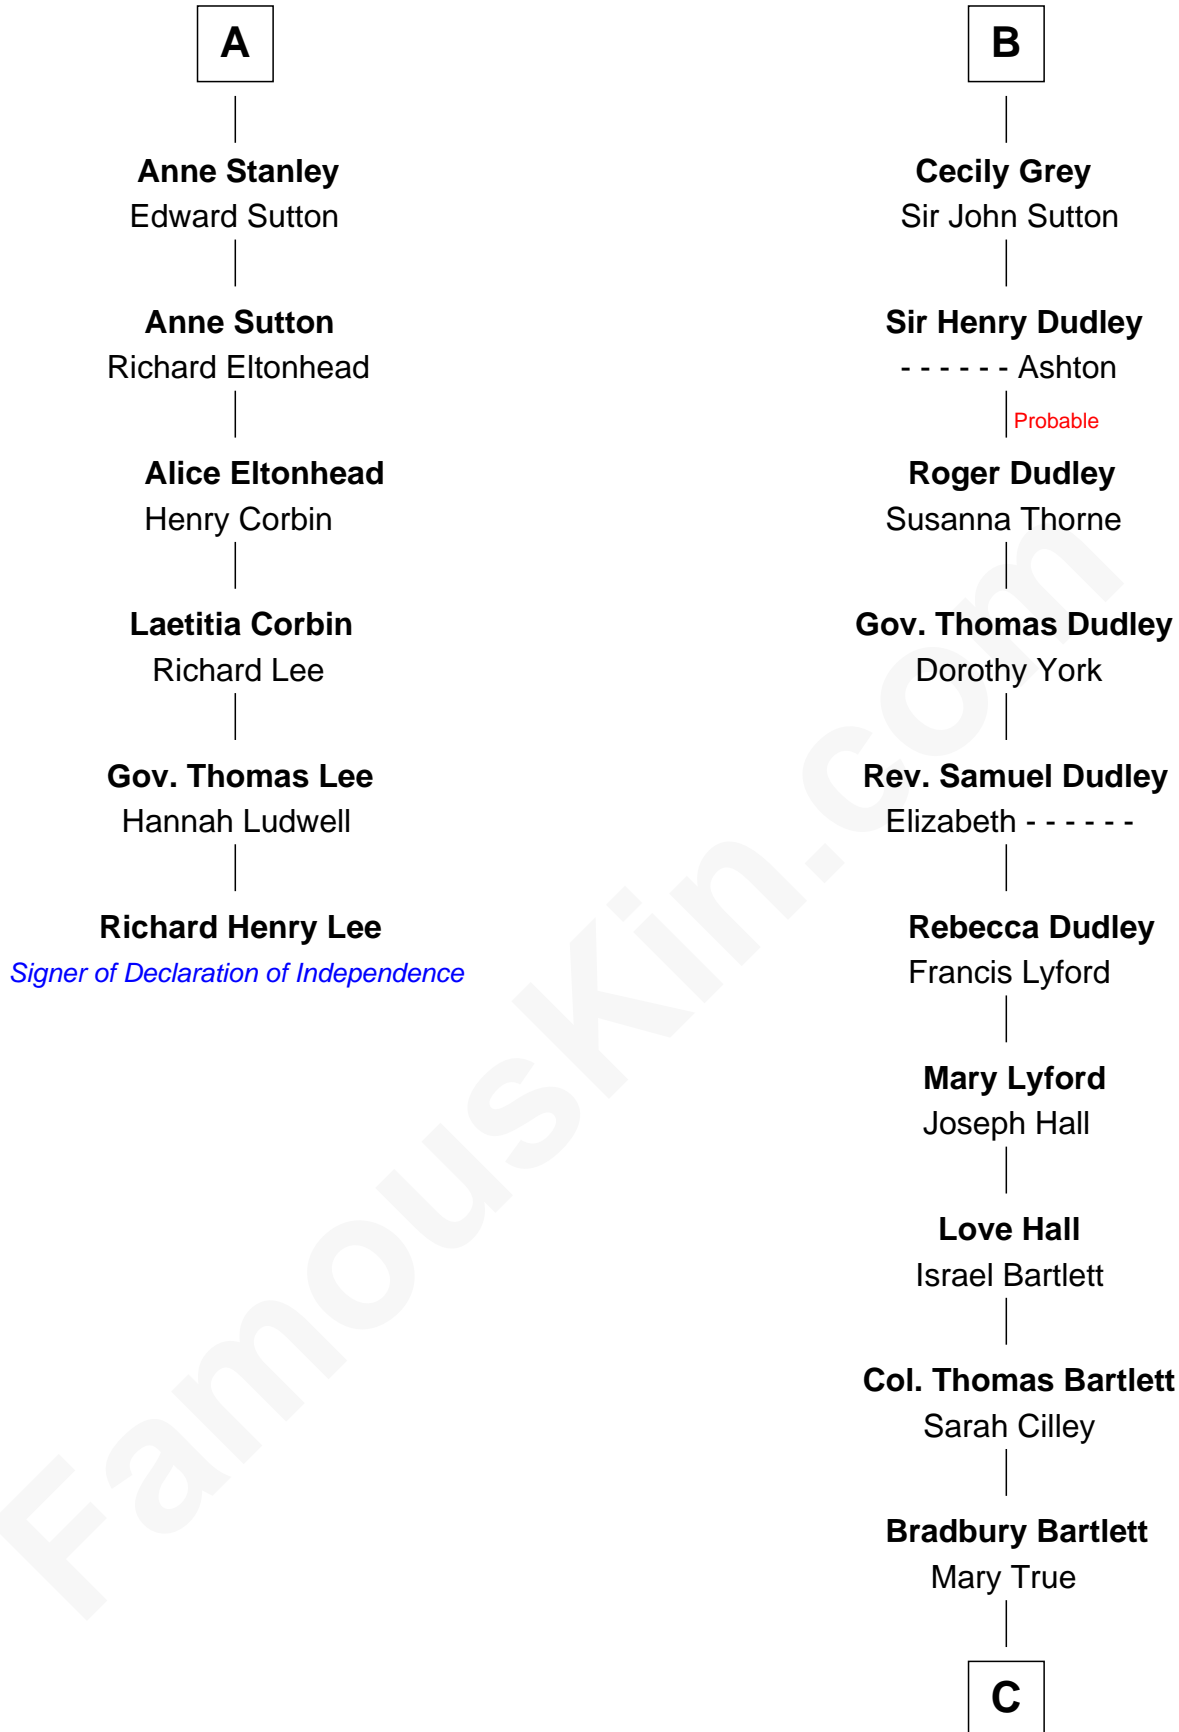

FamousKin.com

Relationship Chart of

Richard Henry Lee

Signer of the Declaration of Independence

12th cousin 8 times removed of

Alan Shepard

Mercury and Apollo Astronaut

C

Thomas Bradbury Bartlett
Victoria Elizabeth Williams Cilley

Annie Elizabeth Bartlett
Frederick Johnson Shepard

Alan Bartlett Shepard
Pauline Renza Emerson

Alan Shepard
Mercury and Apollo Astronaut

FamousKin.com