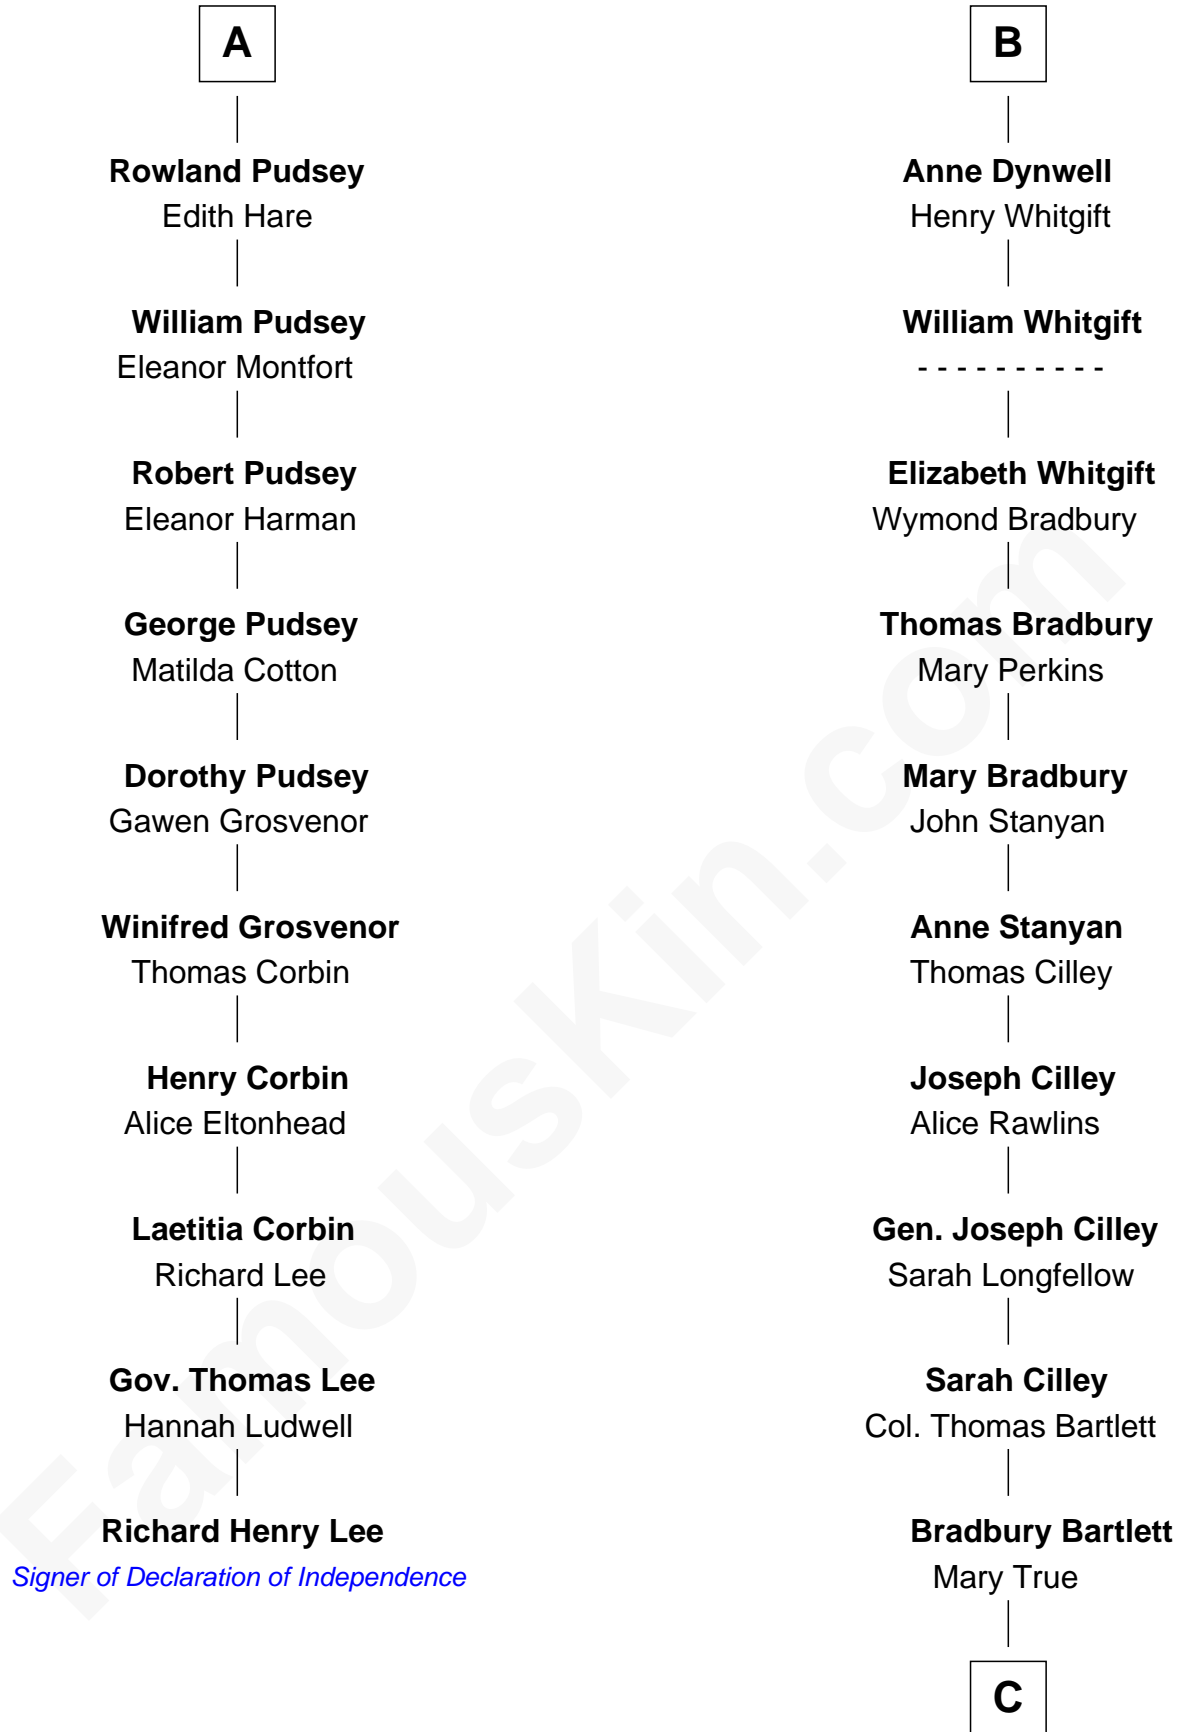

FamousKin.com

Relationship Chart of

Richard Henry Lee

Signer of the Declaration of Independence

16th cousin 4 times removed of

Alan Shepard

Mercury and Apollo Astronaut

Sir Geoffrey le Scrope

Ivetta de Ros

C

Thomas Bradbury Bartlett
Victoria Elizabeth Williams Cilley

Annie Elizabeth Bartlett
Frederick Johnson Shepard

Alan Bartlett Shepard
Pauline Renza Emerson

Alan Shepard
Mercury and Apollo Astronaut