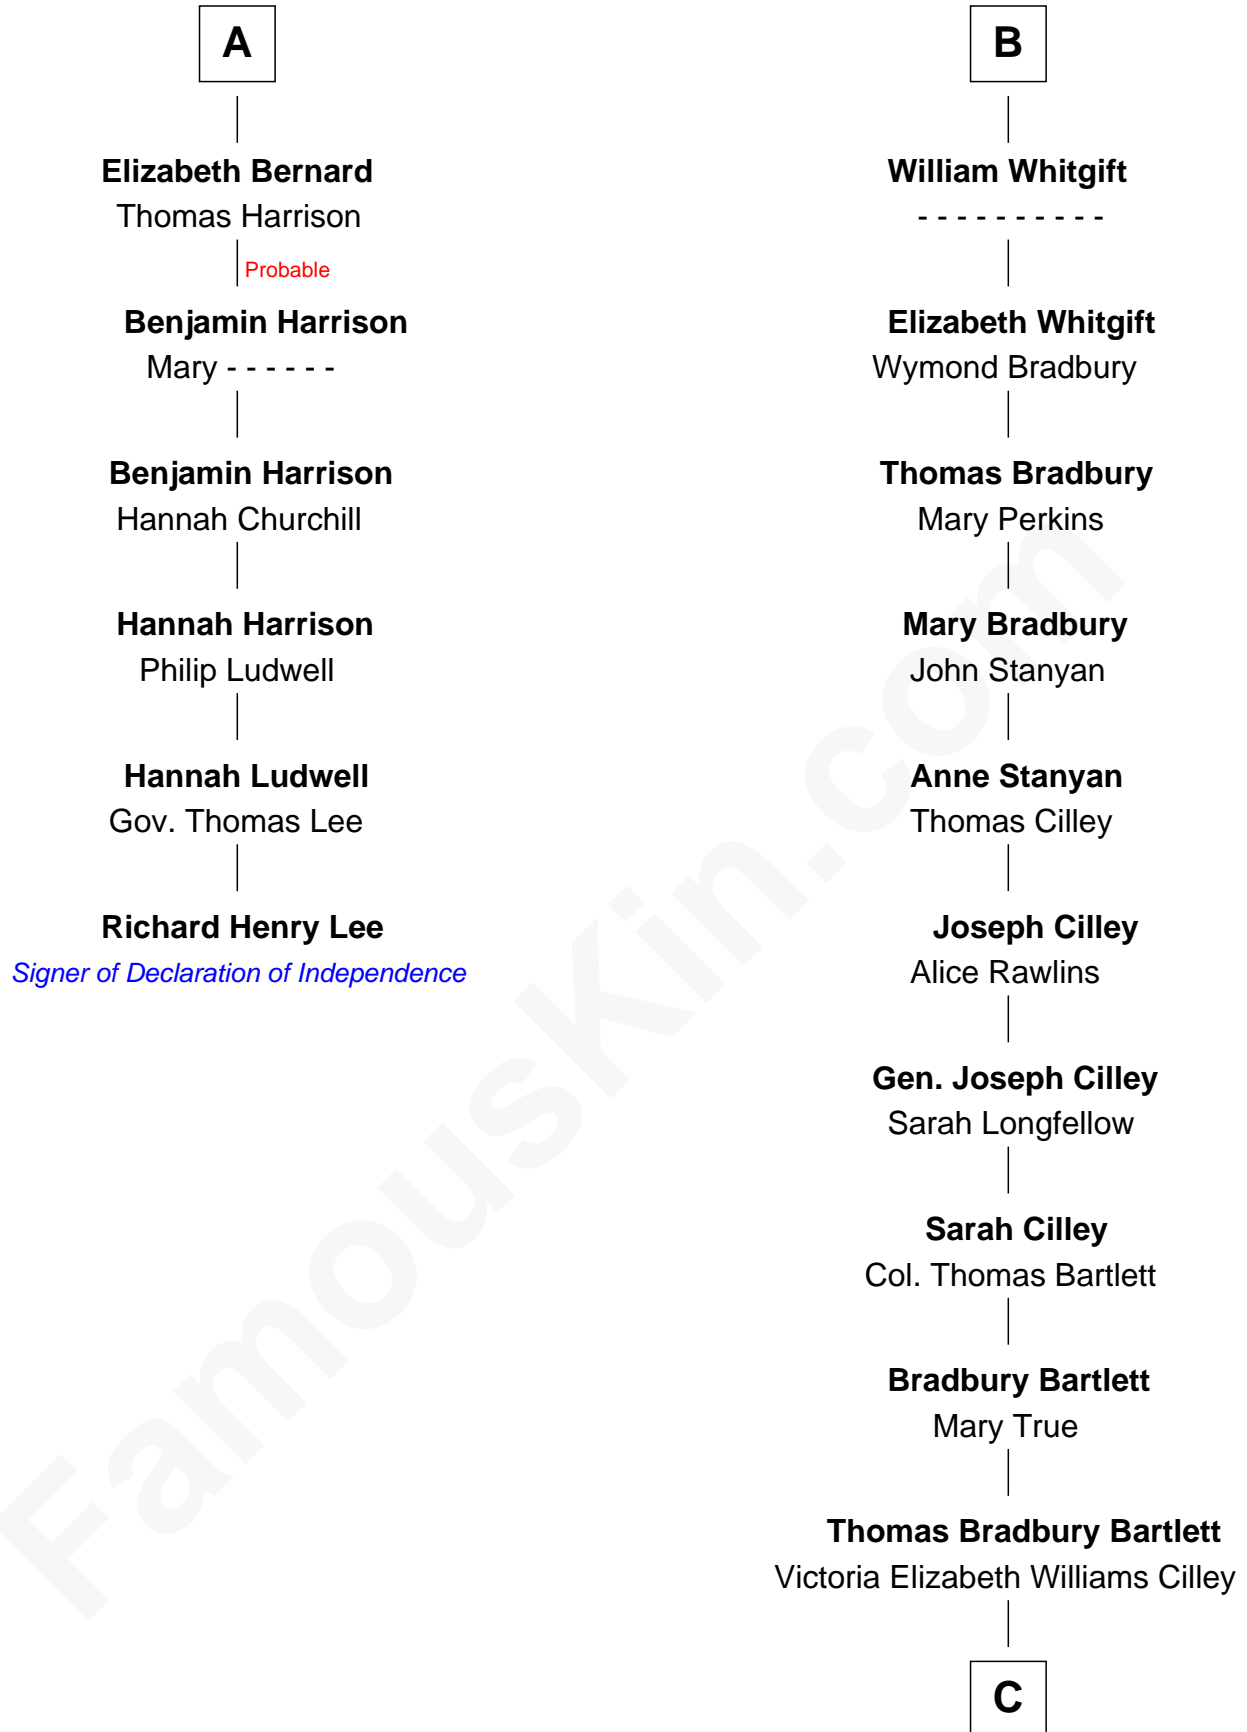

FamousKin.com

Relationship Chart of

Richard Henry Lee

Signer of the Declaration of Independence

12th cousin 7 times removed of

Alan Shepard

Mercury and Apollo Astronaut

C

Annie Elizabeth Bartlett
Frederick Johnson Shepard

Alan Bartlett Shepard
Pauline Renza Emerson

Alan Shepard
Mercury and Apollo Astronaut

FamousKin.com