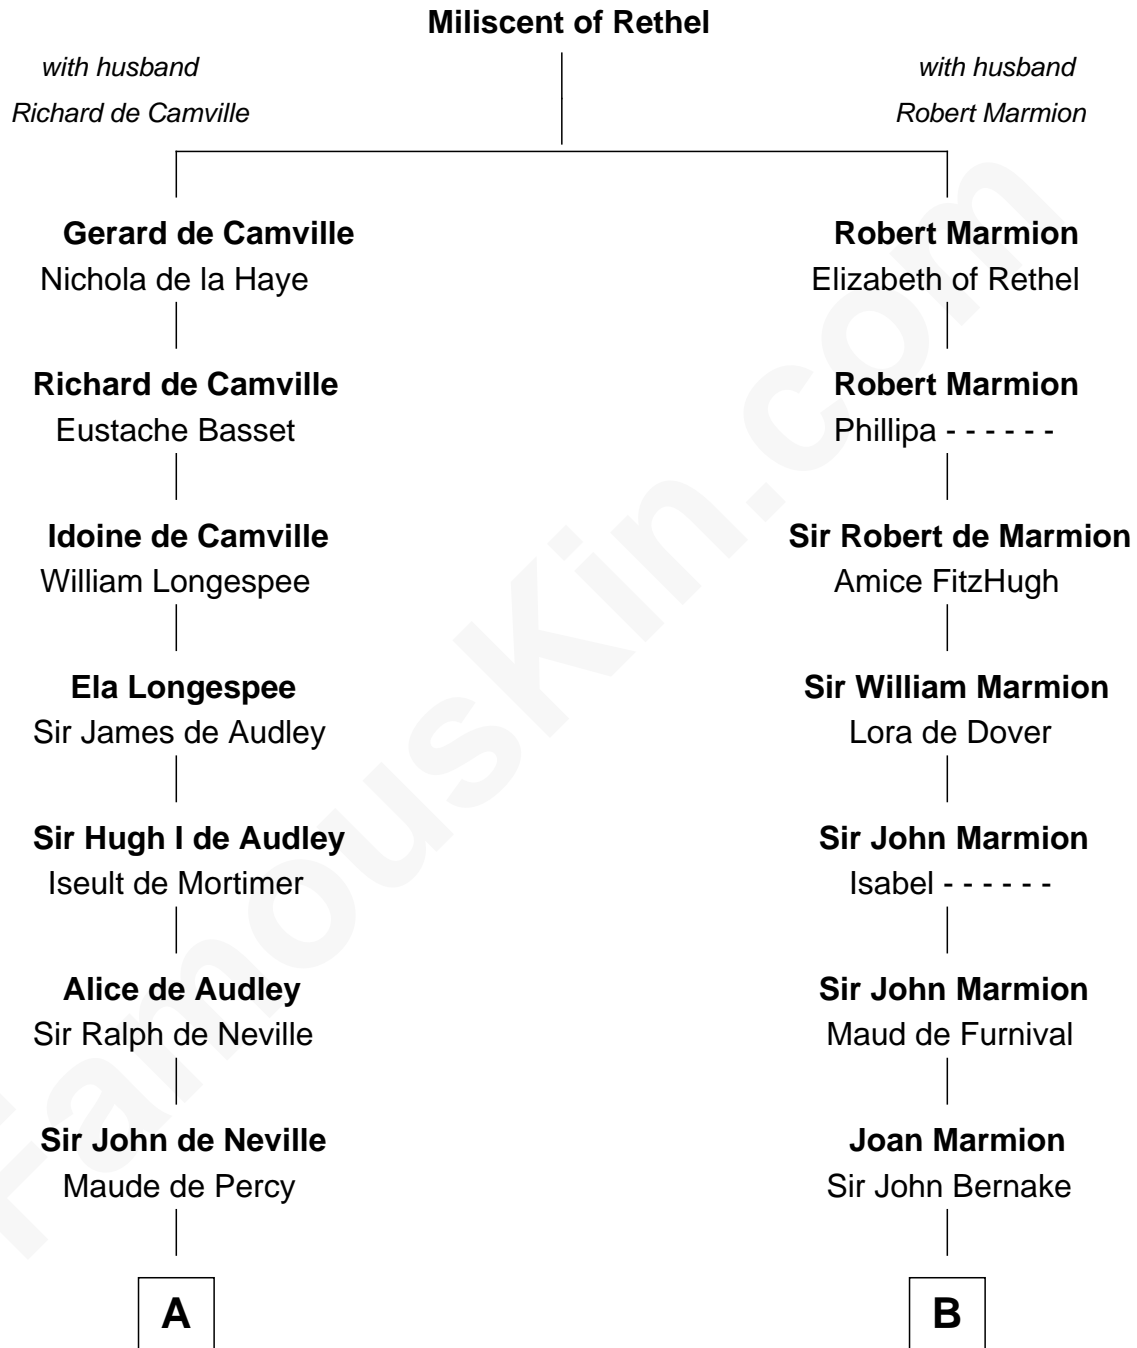

FamousKin.com

Relationship Chart of

Richard Henry Lee

Signer of the Declaration of Independence

19th cousin 2 times removed of

John Quincy Adams

6th U.S. President

C

Hannah Harrison

Philip Ludwell

Hannah Ludwell

Gov. Thomas Lee

Richard Henry Lee

Signer of Declaration of Independence

D

Anna Shepard

6th U.S. President

FamousKin.com