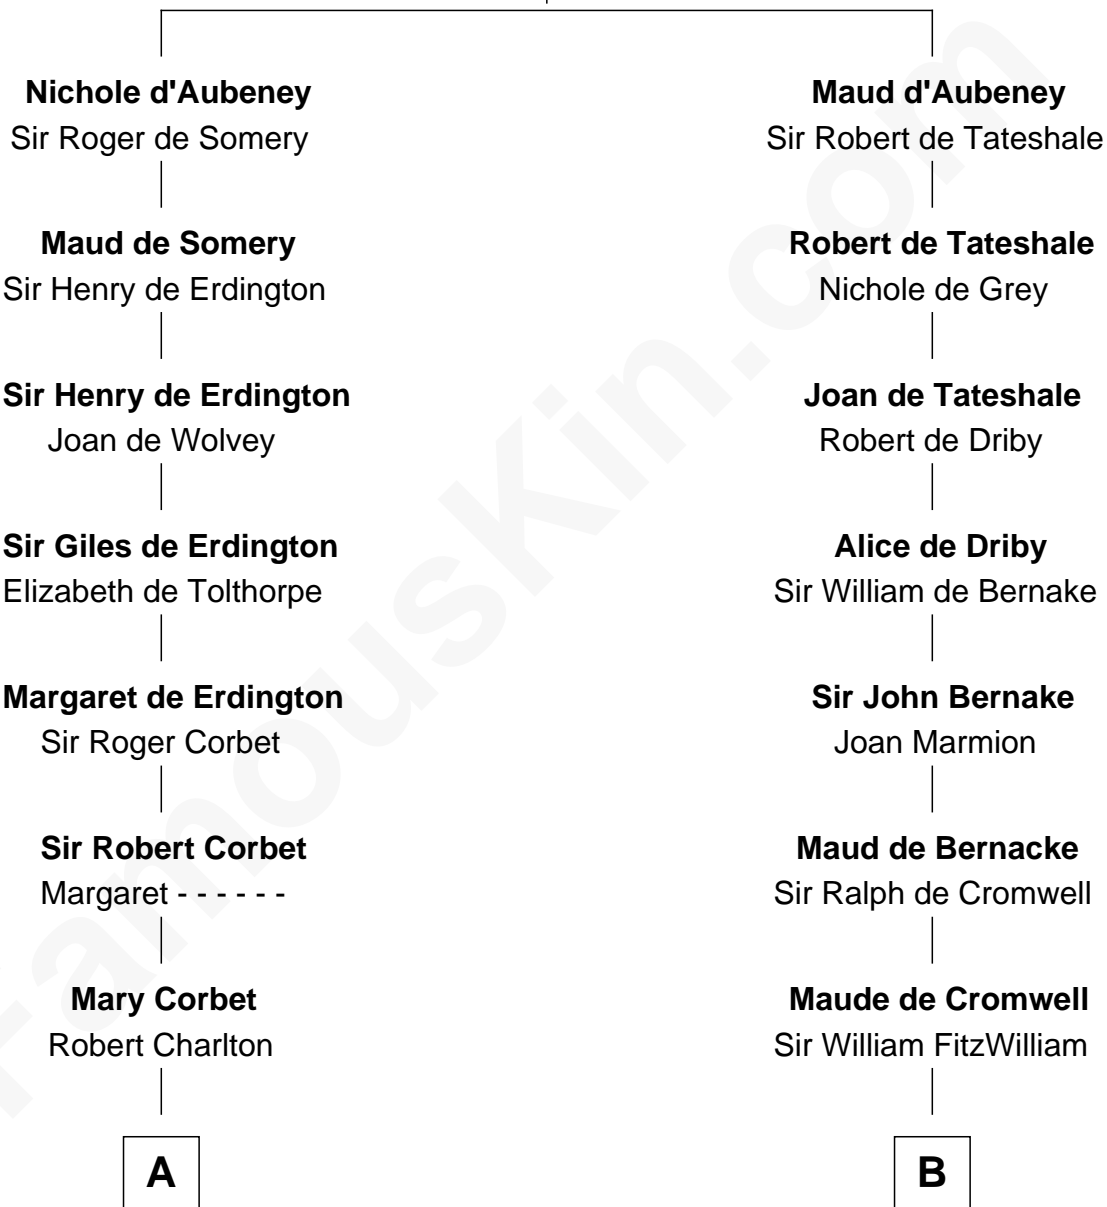

FamousKin.com

Relationship Chart of

Richard Henry Lee

Signer of the Declaration of Independence

17th cousin 1 time removed of

Abigail (Smith) Adams

First Lady of President John Adams

William d'Aubenev
Mabel of Chester