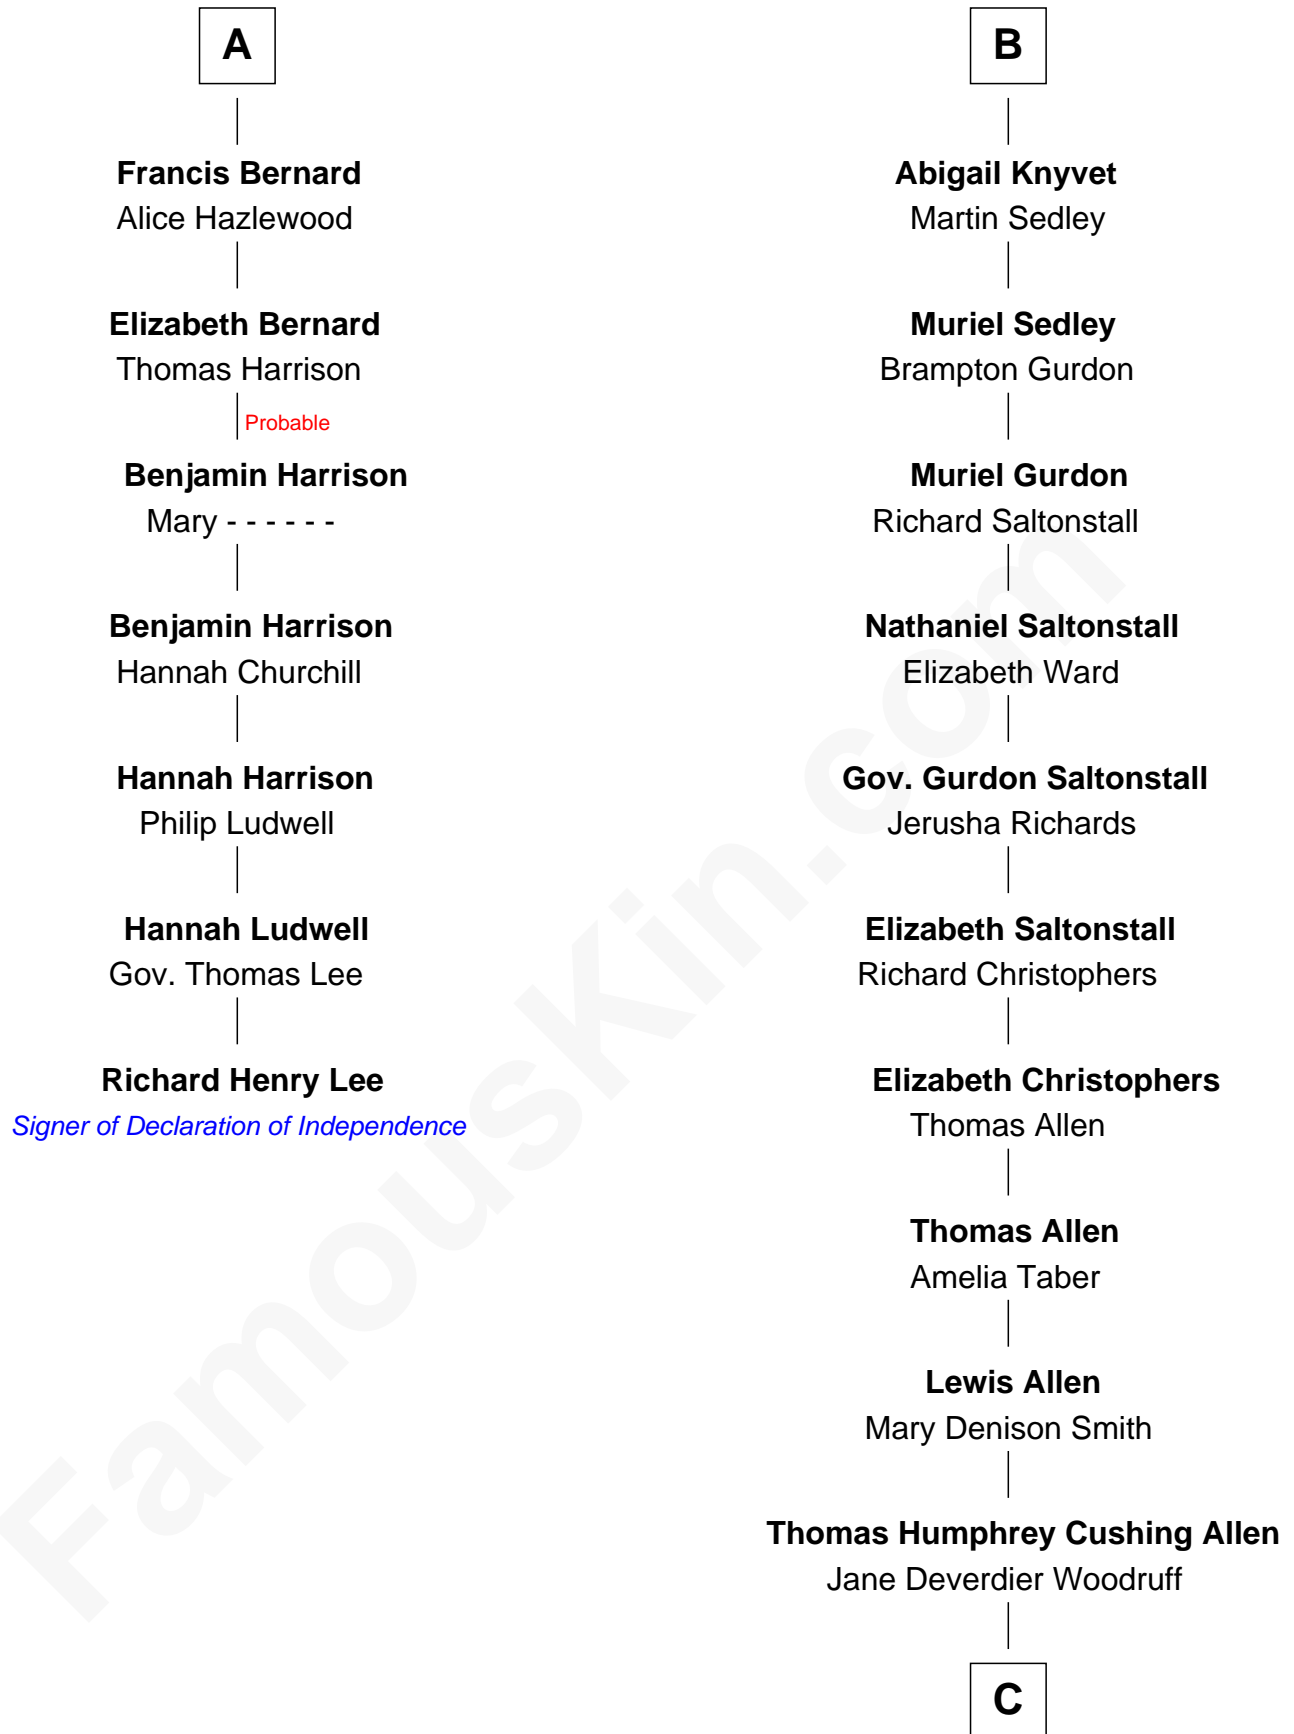

FamousKin.com

Relationship Chart of

Richard Henry Lee

Signer of the Declaration of Independence

13th cousin 7 times removed of

Ted Danson

TV Actor - "Cheers", "CSI"

Sir William de Ros
Margery de Badlesmere

C

—
William Mercer Allen
Virginia Reakirt Thompson

—
Anna Louise Allen
Edward Bridge Danson

—
Edward Bridge Danson
Jessica Harriet MacMaster

—
Ted Danson

TV Actor - "Cheers", "CSI"

FamousKin.com