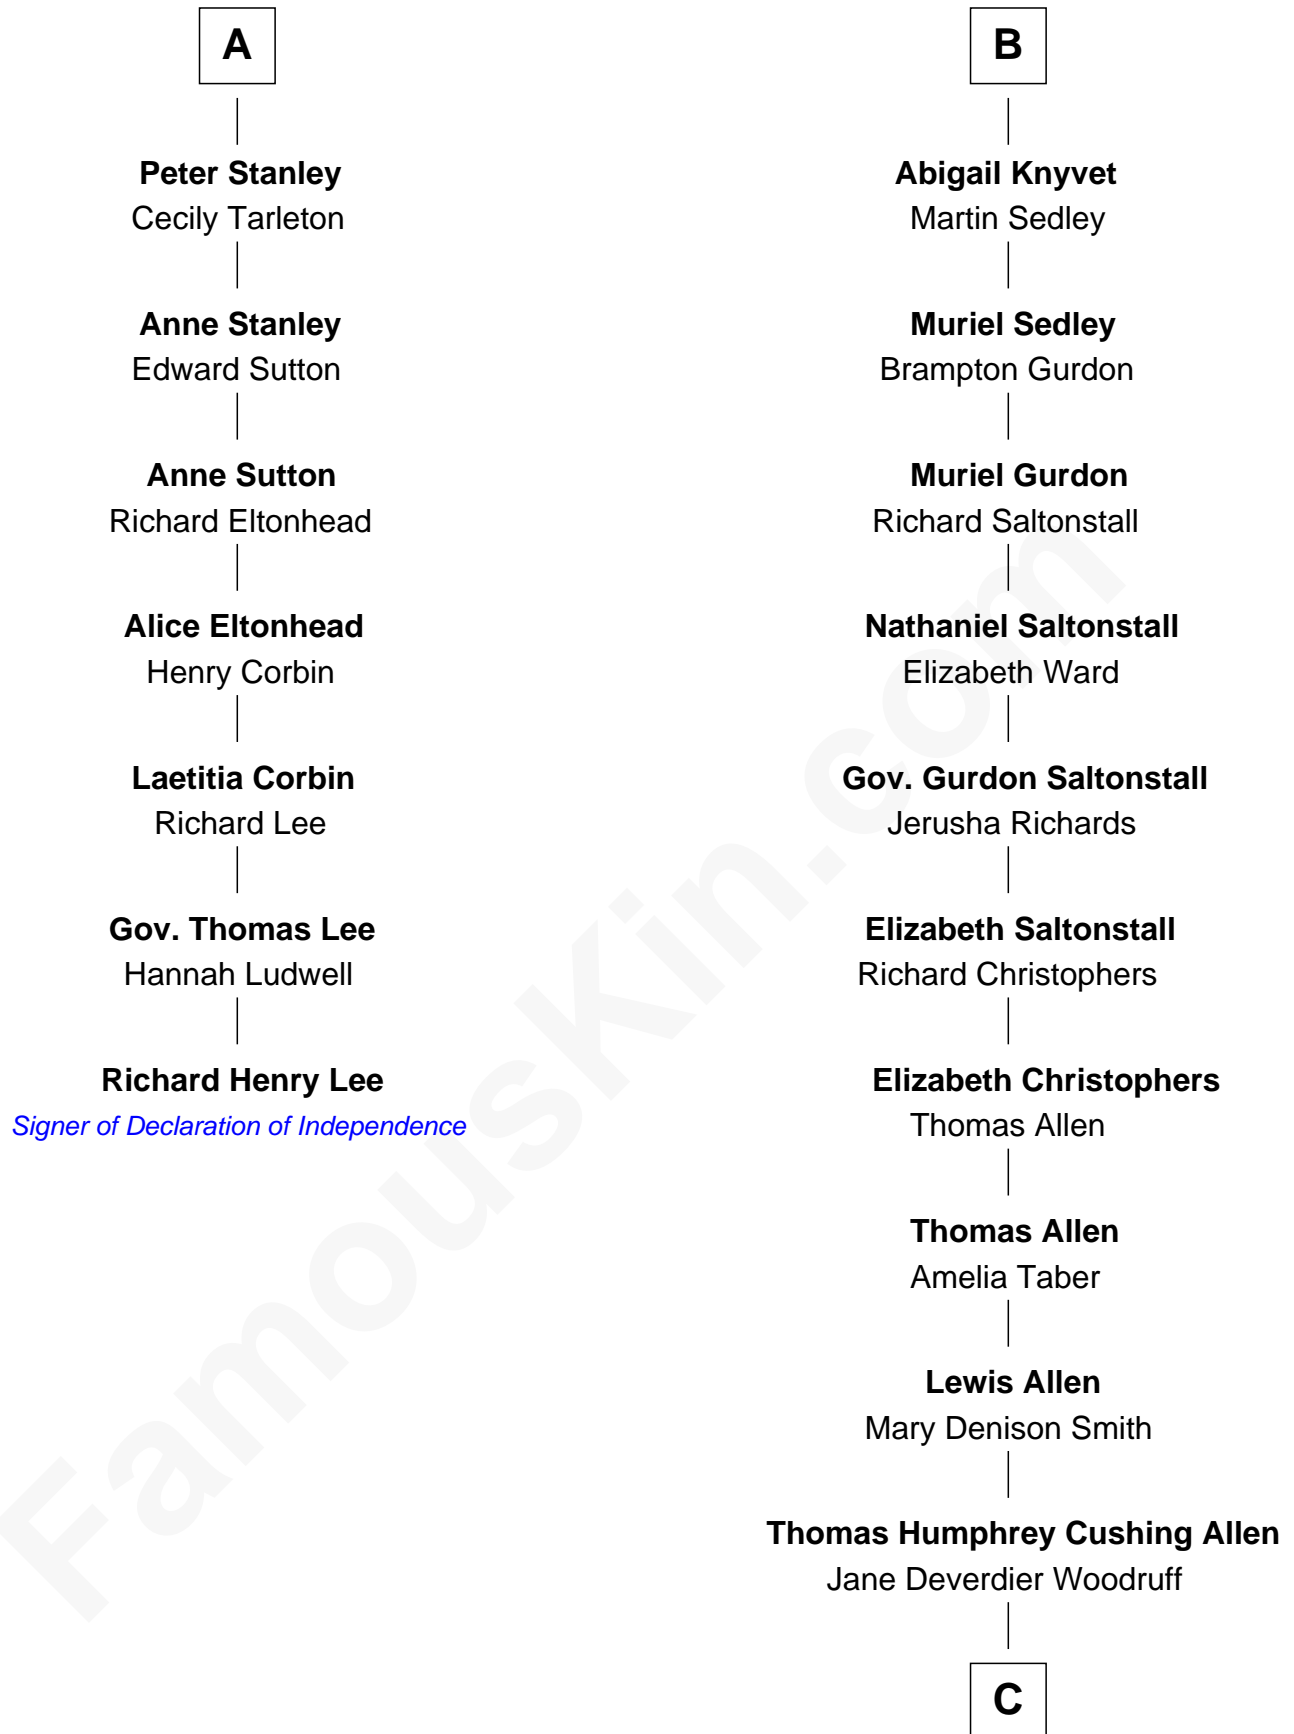

## Relationship Chart of

### Richard Henry Lee

Signer of the Declaration of Independence

13th cousin 7 times removed of

**Ted Danson**

TV Actor - "Cheers", "CSI"

**Sir Robert de Holland**

Maude la Zouche

C

**William Mercer Allen**  
Virginia Reakirt Thompson

**Anna Louise Allen**  
Edward Bridge Danson

**Edward Bridge Danson**  
Jessica Harriet MacMaster

**Ted Danson**

*TV Actor - "Cheers", "CSI"*