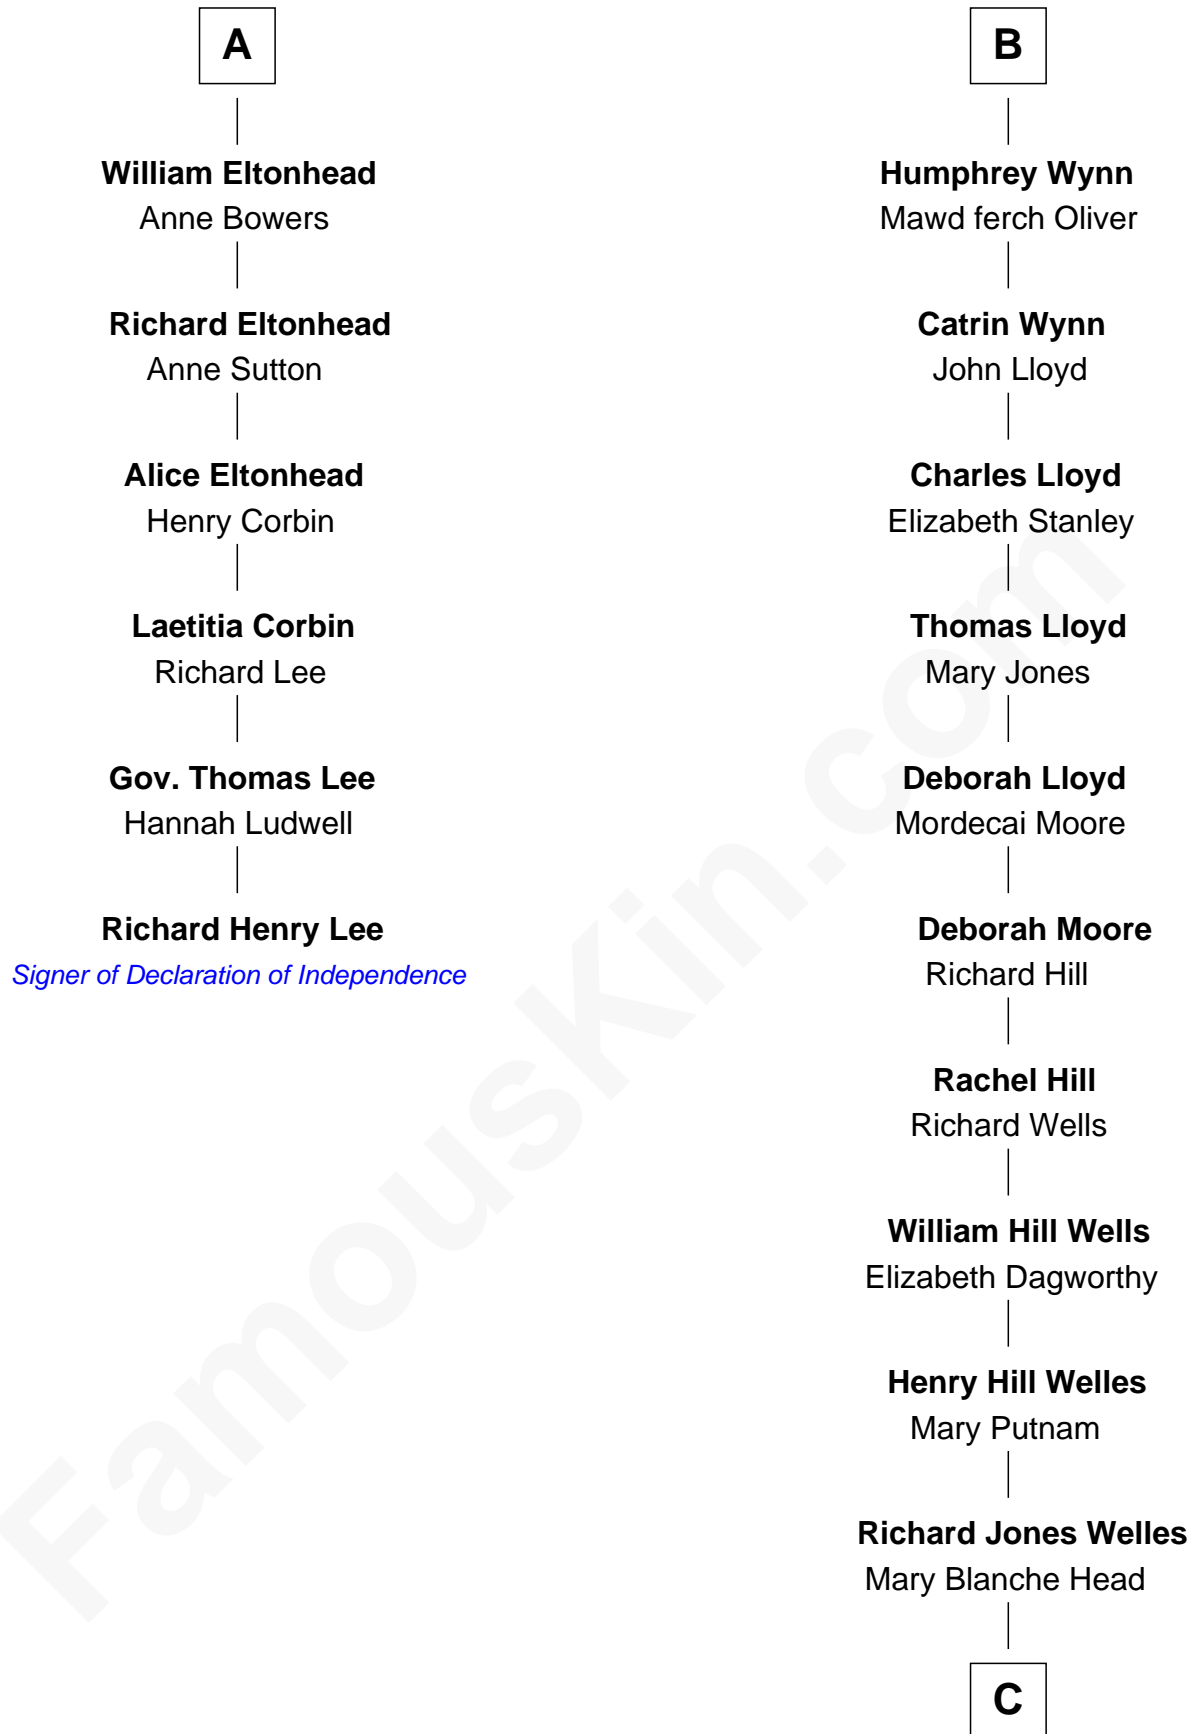

FamousKin.com

Relationship Chart of

Richard Henry Lee

Signer of the Declaration of Independence

12th cousin 6 times removed of

Orson Welles

Radio, Stage, and Movie Actor

C