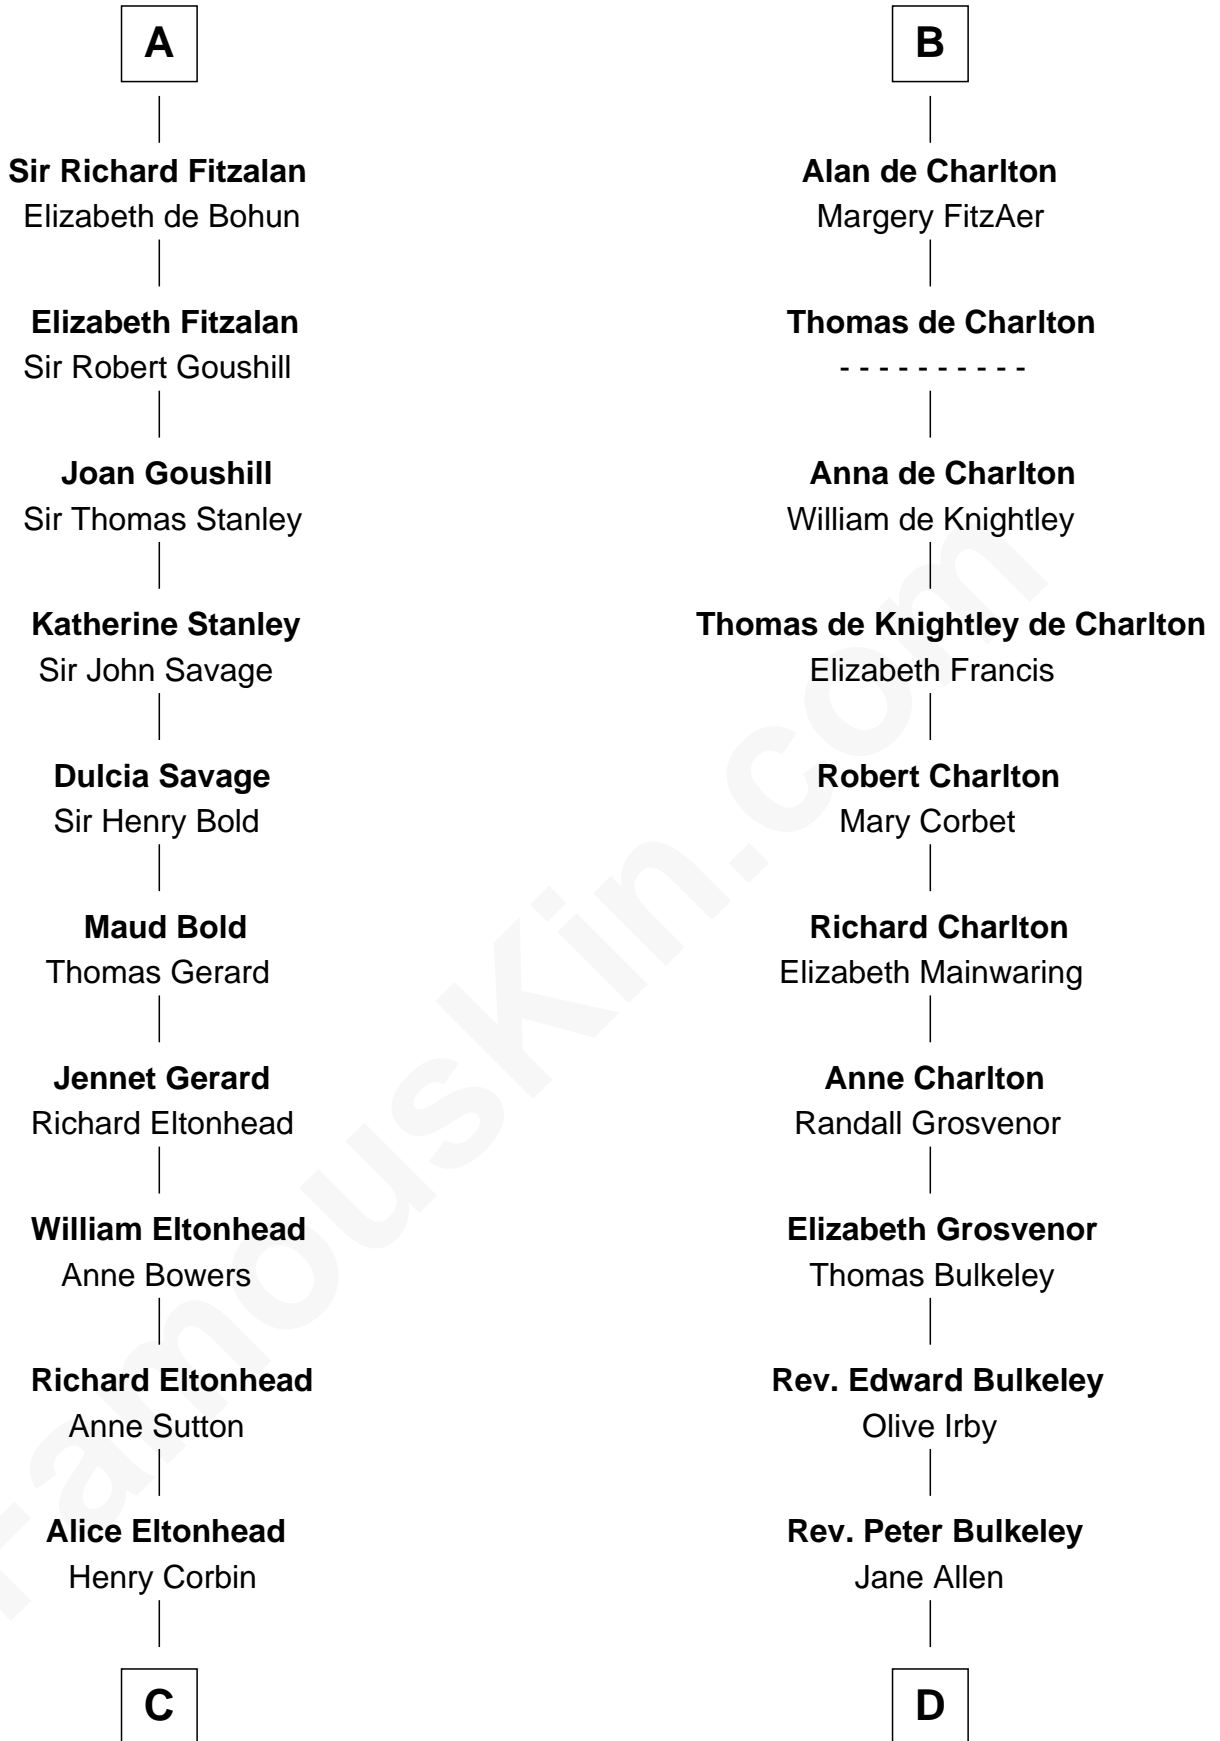

FamousKin.com

Relationship Chart of

Richard Henry Lee

Signer of the Declaration of Independence

19th cousin 2 times removed of

John Hancock

Signer of the Declaration of Independence

C

Laetitia Corbin

Richard Lee

Gov. Thomas Lee

Hannah Ludwell

Richard Henry Lee

Signer of Declaration of Independence

D

Rev. Edward Bulkeley

Lucian - - - - -

Mary Bulkeley

Rev. Thomas Clarke

Elizabeth Clarke

John Hancock

Rev. John Hancock

Mary Hawke

John Hancock