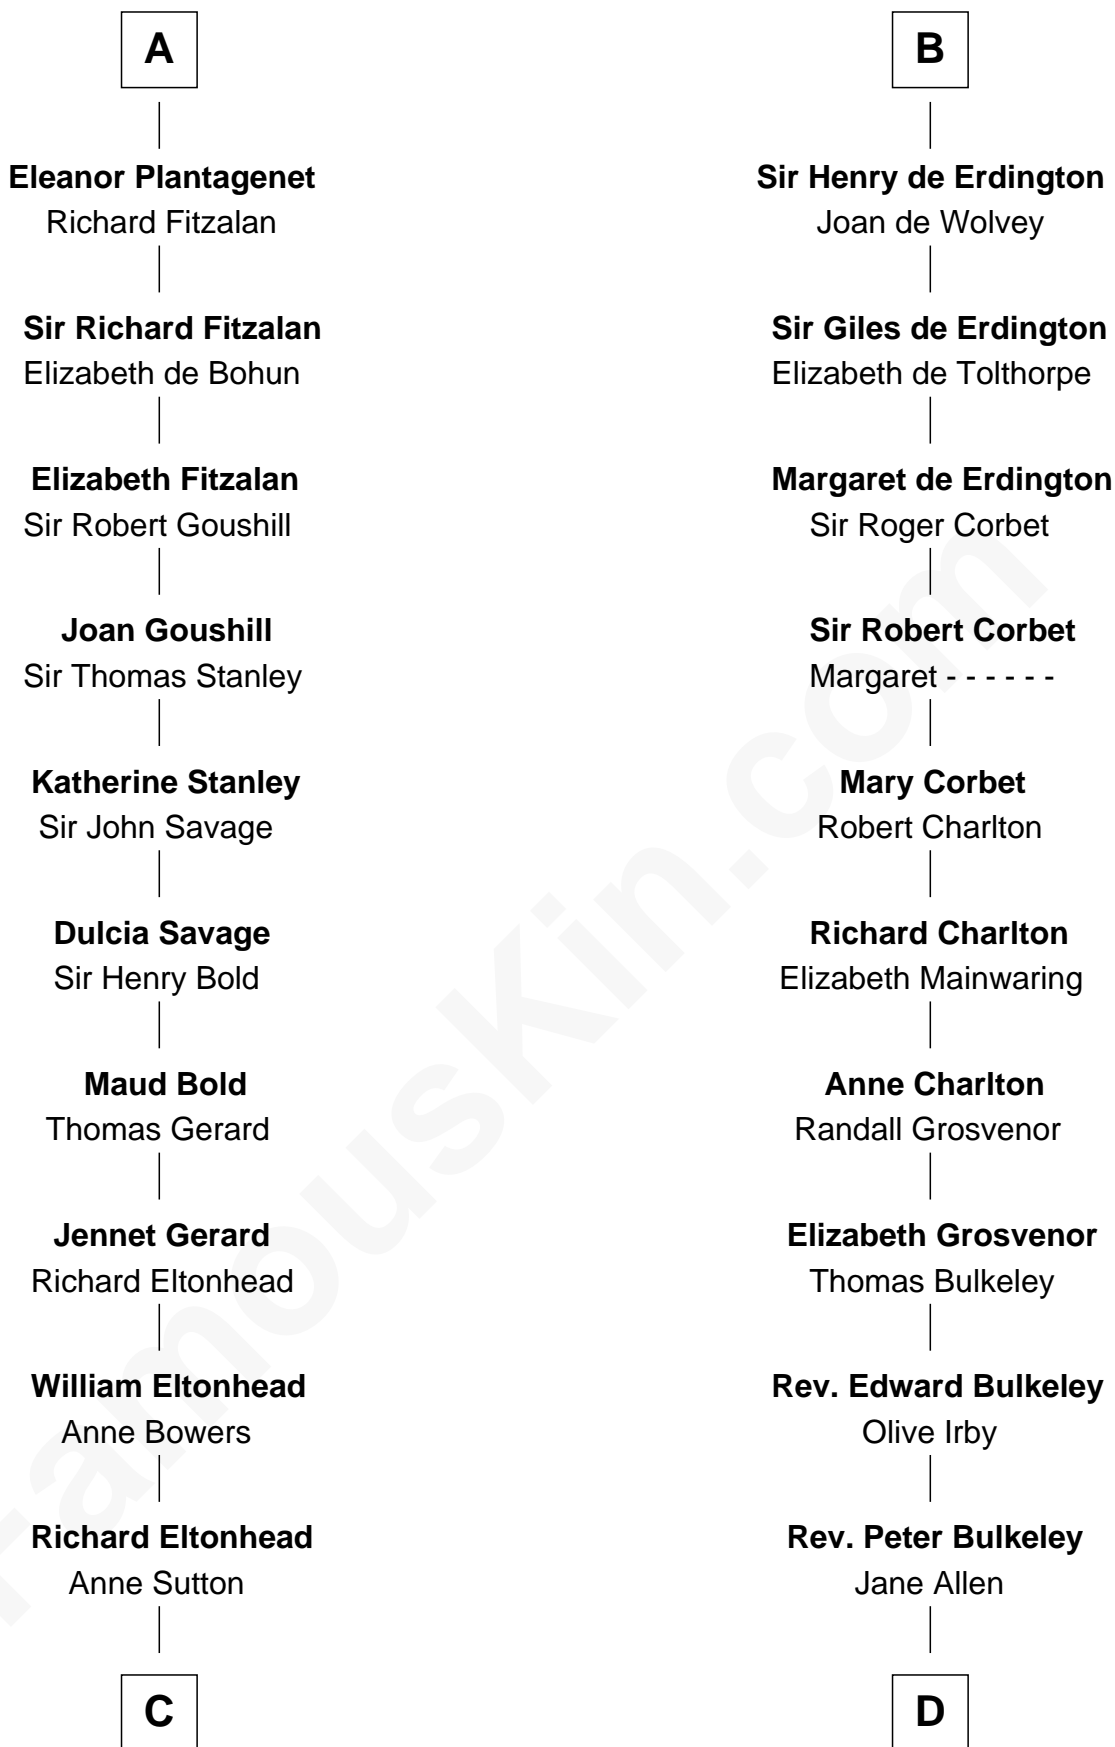

FamousKin.com

Relationship Chart of

Richard Henry Lee

Signer of the Declaration of Independence

20th cousin 1 time removed of

John Hancock

Signer of the Declaration of Independence

C

Alice Eltonhead

Henry Corbin

Laetitia Corbin

Richard Lee

Gov. Thomas Lee

Hannah Ludwell

Richard Henry Lee

Signer of Declaration of Independence