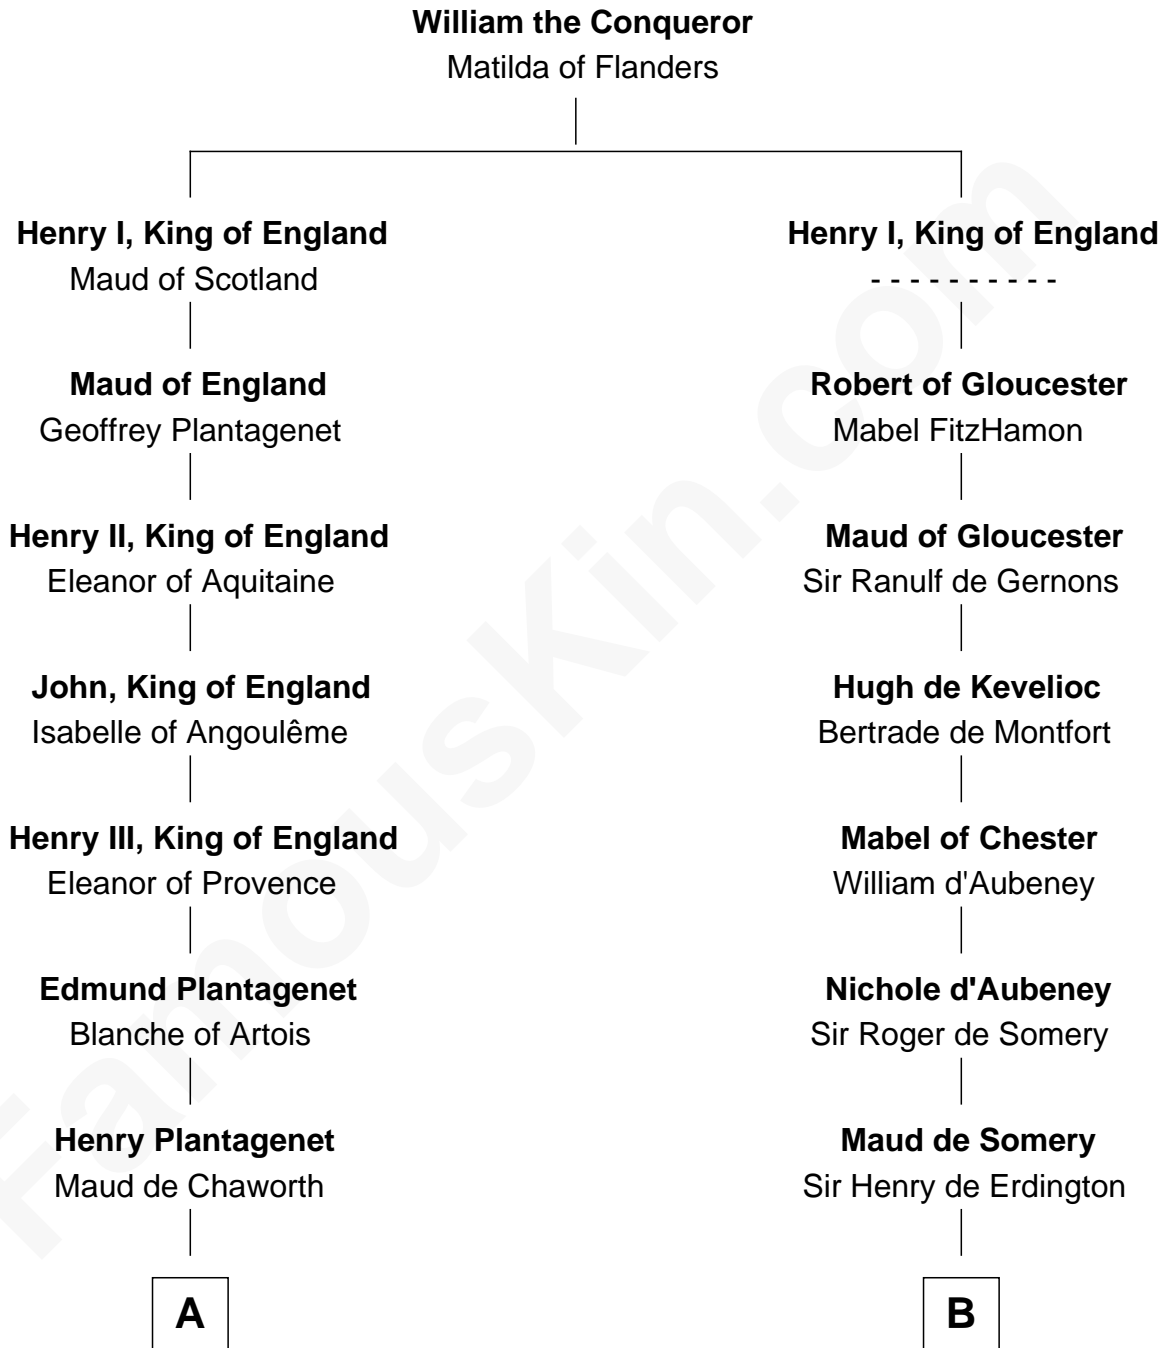

FamousKin.com

Relationship Chart of

Richard Henry Lee

Signer of the Declaration of Independence

20th cousin 1 time removed of

John Hancock

Signer of the Declaration of Independence

C

Alice Eltonhead

Henry Corbin

Laetitia Corbin

Richard Lee

Gov. Thomas Lee

Hannah Ludwell

Richard Henry Lee

Signer of Declaration of Independence