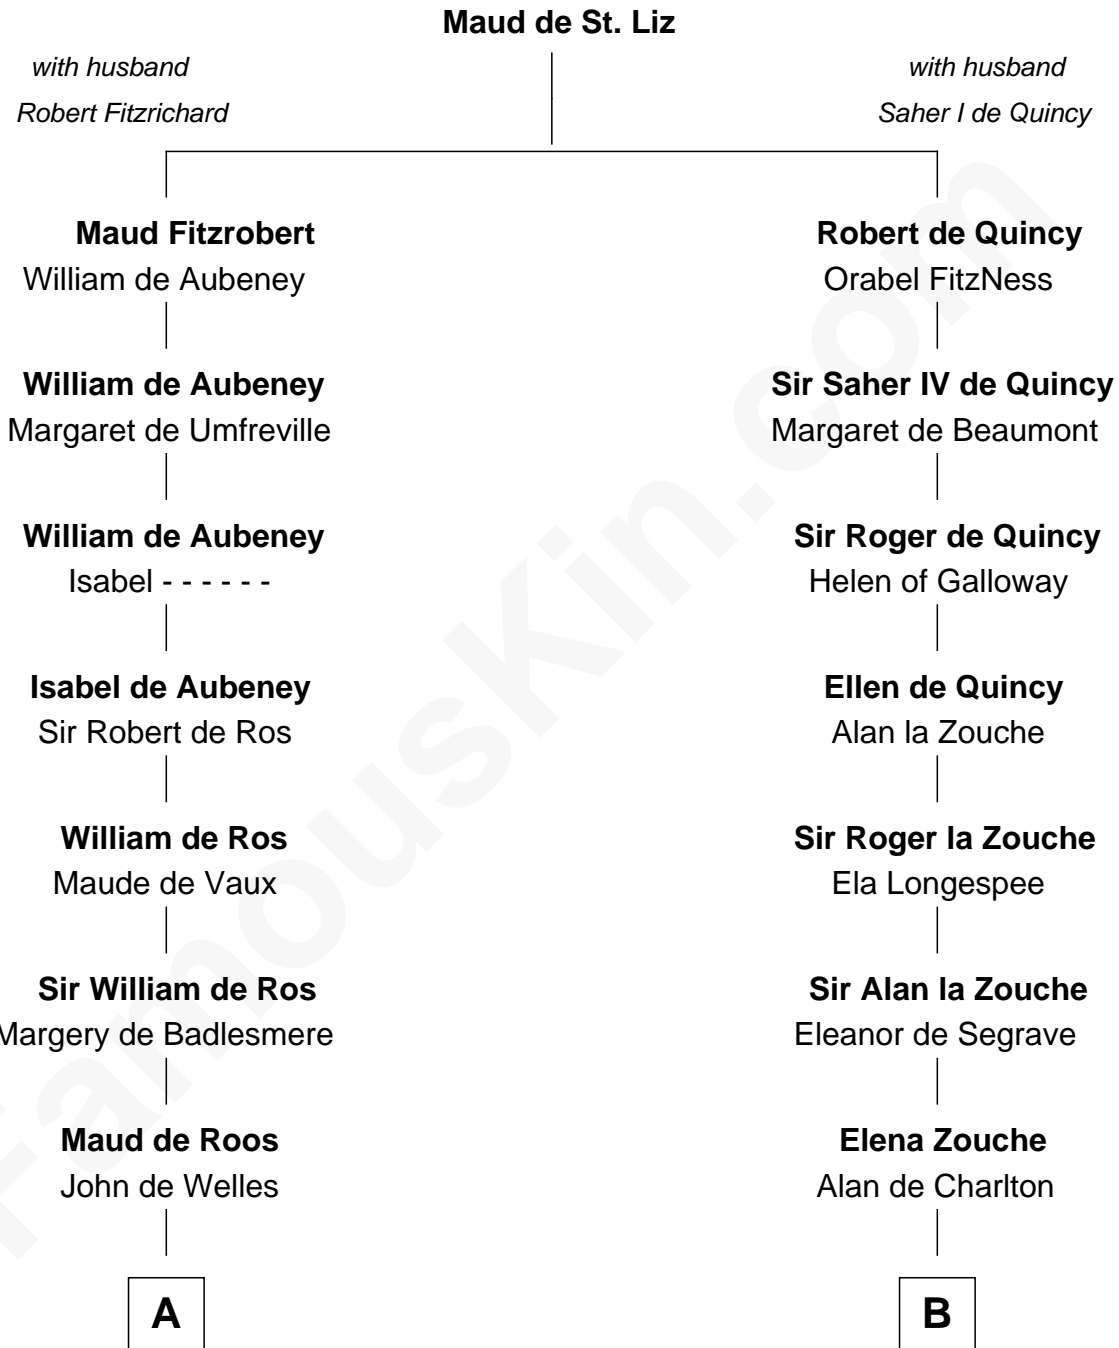

John Hancock

Signer of the Declaration of Independence