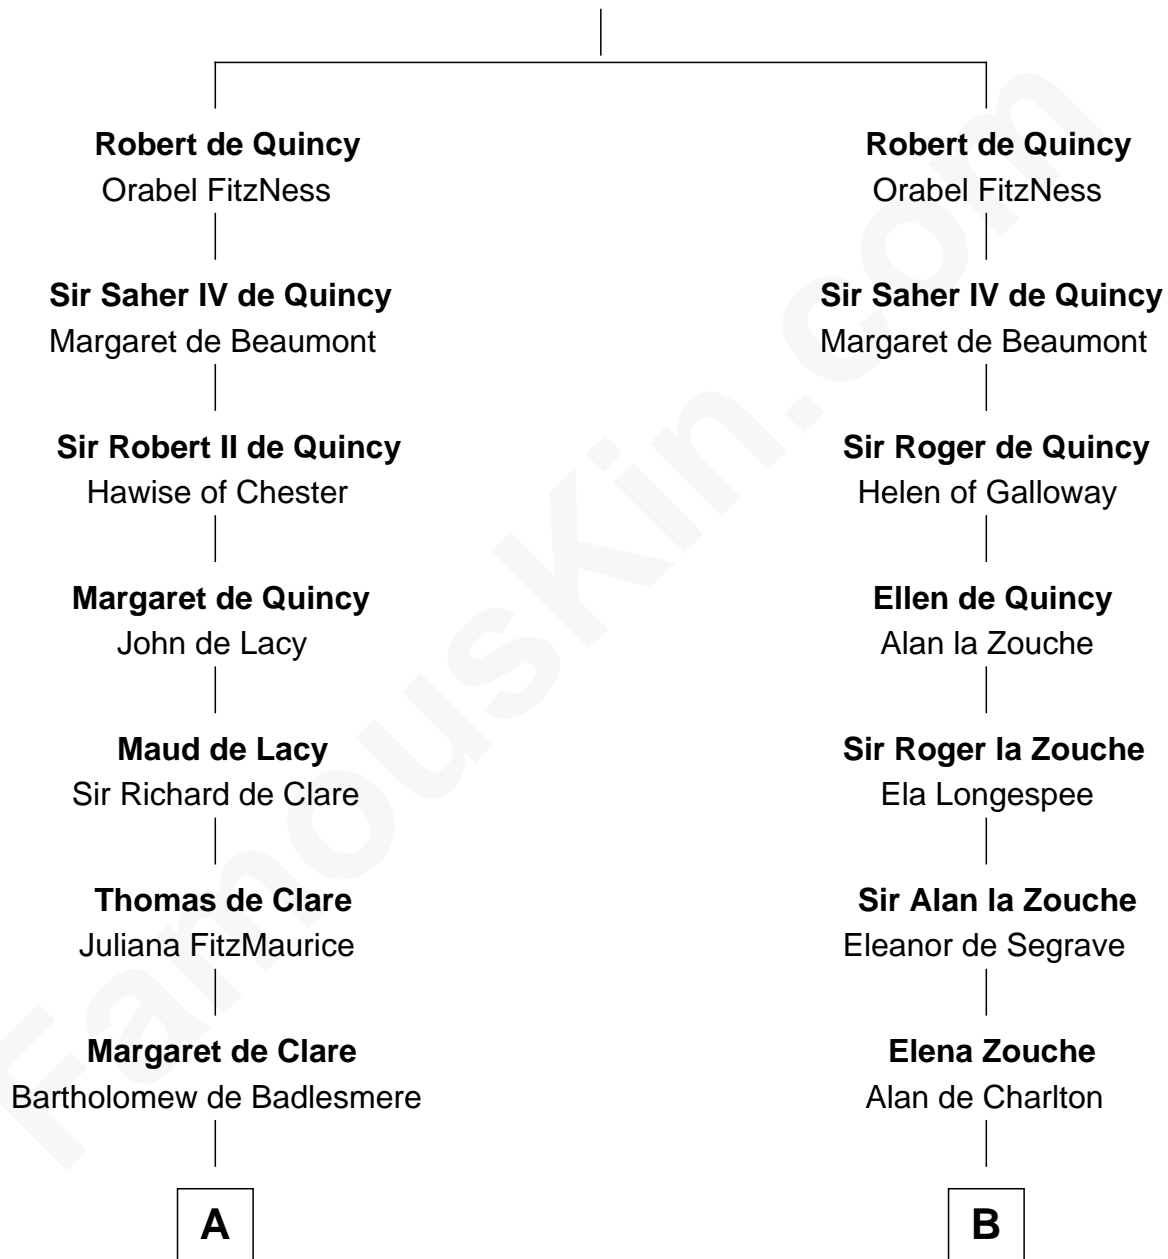

## Relationship Chart of

### Richard Henry Lee

*Signer of the Declaration of Independence*

20th cousin 1 time removed of

### John Hancock

*Signer of the Declaration of Independence*

#### Saher I de Quincy

Maud de St. Liz

**C**

**Alice Eltonhead**

Henry Corbin

**Laetitia Corbin**

Richard Lee

**Gov. Thomas Lee**