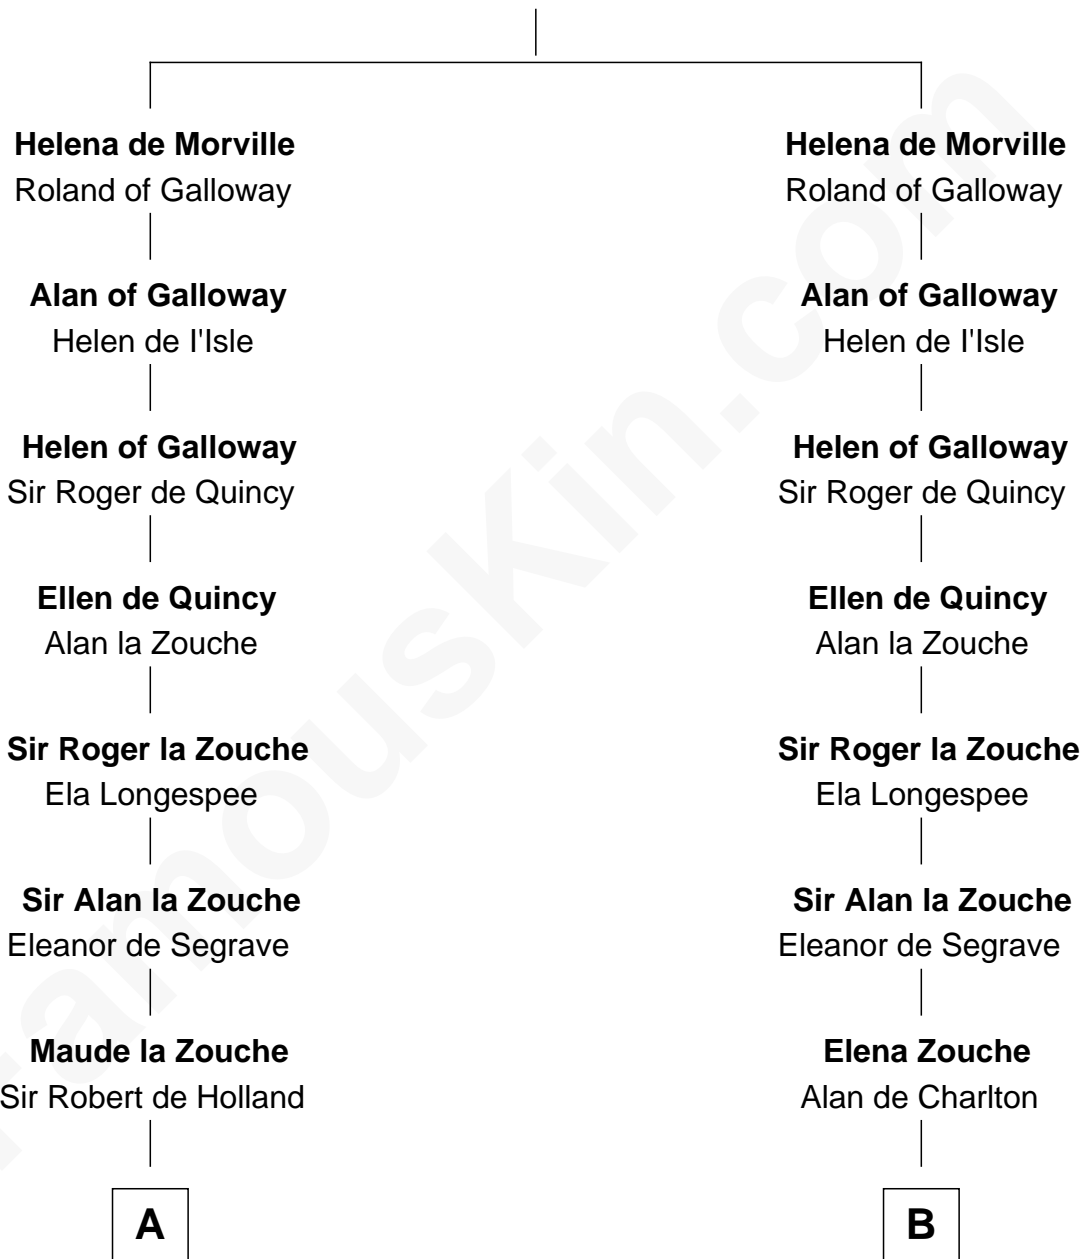

## Relationship Chart of

### Richard Henry Lee

*Signer of the Declaration of Independence*

20th cousin 1 time removed of

### John Hancock

*Signer of the Declaration of Independence*

**Richard de Morville**

Avice of Lancaster

**C**

**Alice Eltonhead**

Henry Corbin

**Laetitia Corbin**