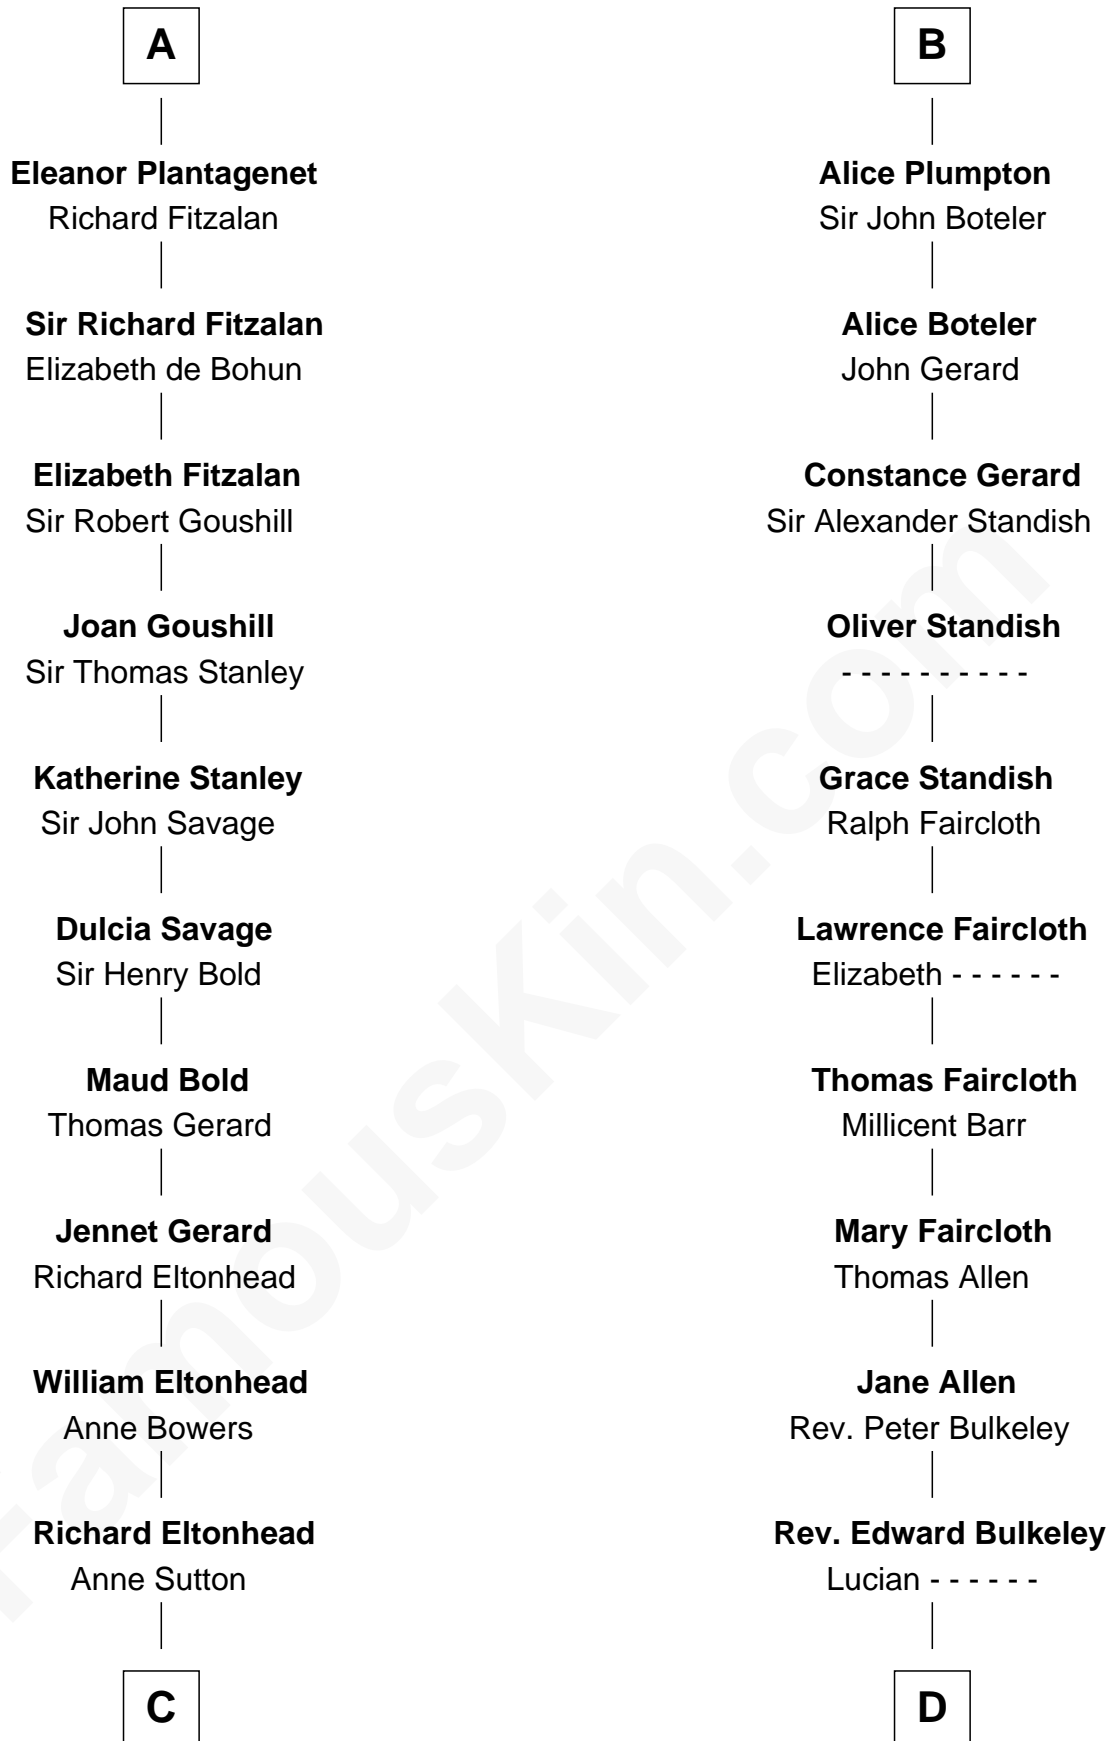

FamousKin.com

Relationship Chart of

Richard Henry Lee

Signer of the Declaration of Independence

20th cousin of

John Hancock

Signer of the Declaration of Independence

C

Alice Eltonhead

Henry Corbin

Laetitia Corbin

Richard Lee

Gov. Thomas Lee

Hannah Ludwell

Richard Henry Lee

Signer of Declaration of Independence