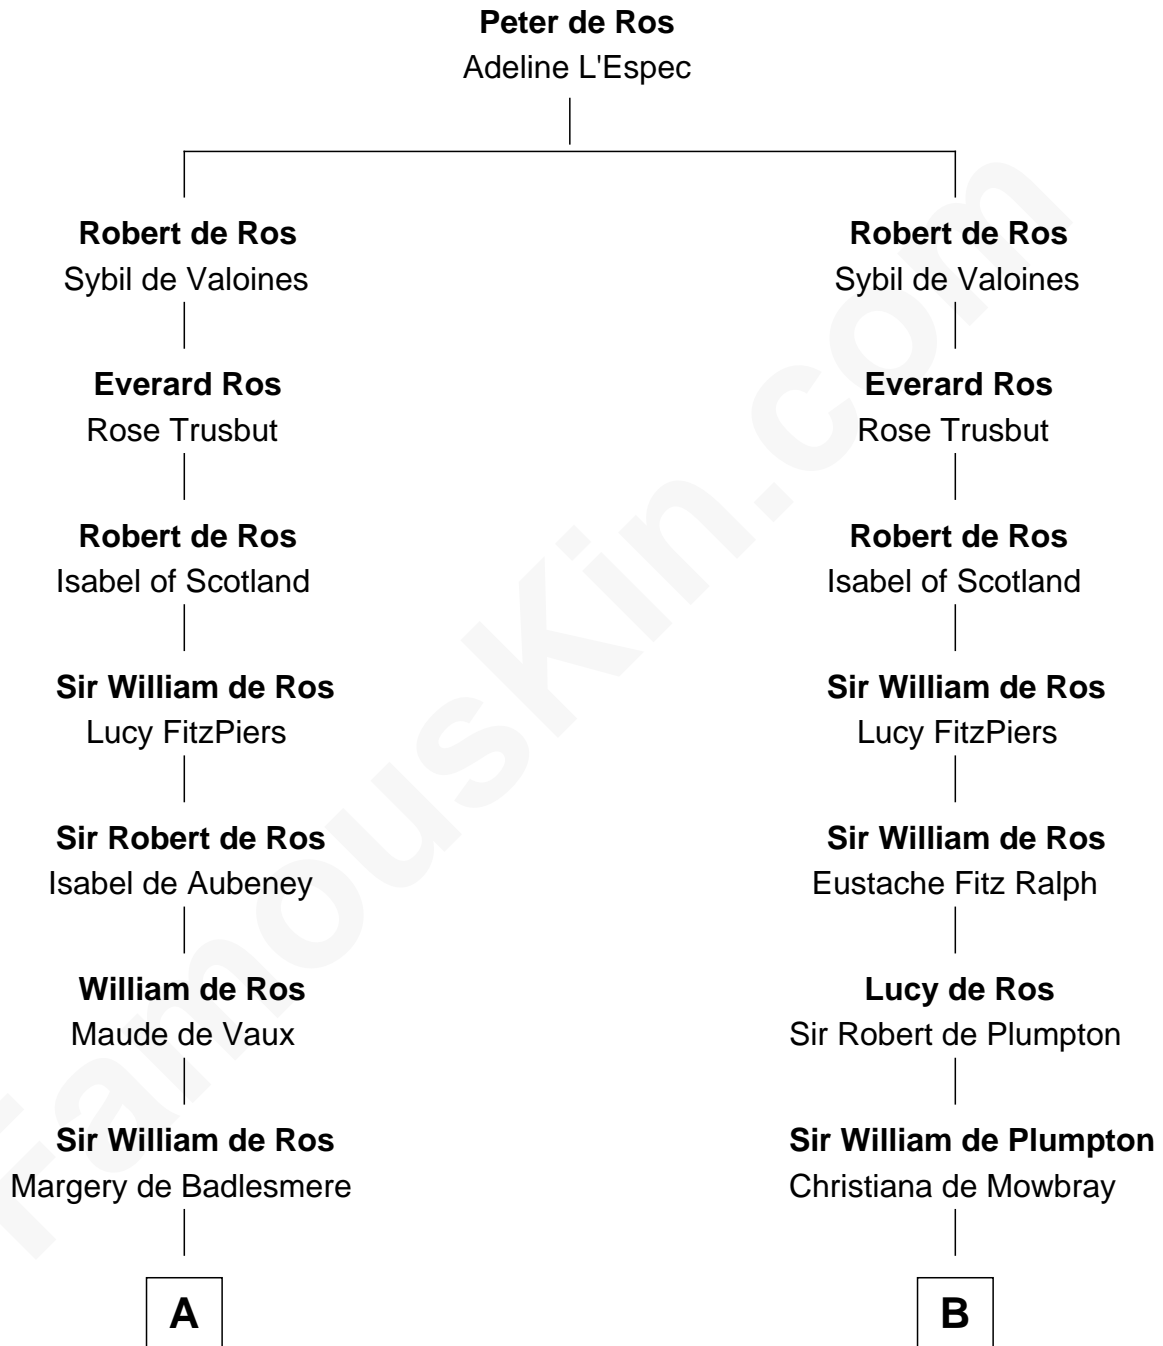

FamousKin.com

Relationship Chart of

Richard Henry Lee

Signer of the Declaration of Independence

20th cousin of

John Hancock

Signer of the Declaration of Independence

C

Benjamin Harrison

Hannah Churchill

Hannah Harrison

Philip Ludwell

Hannah Ludwell

Gov. Thomas Lee

Richard Henry Lee

Signer of Declaration of Independence