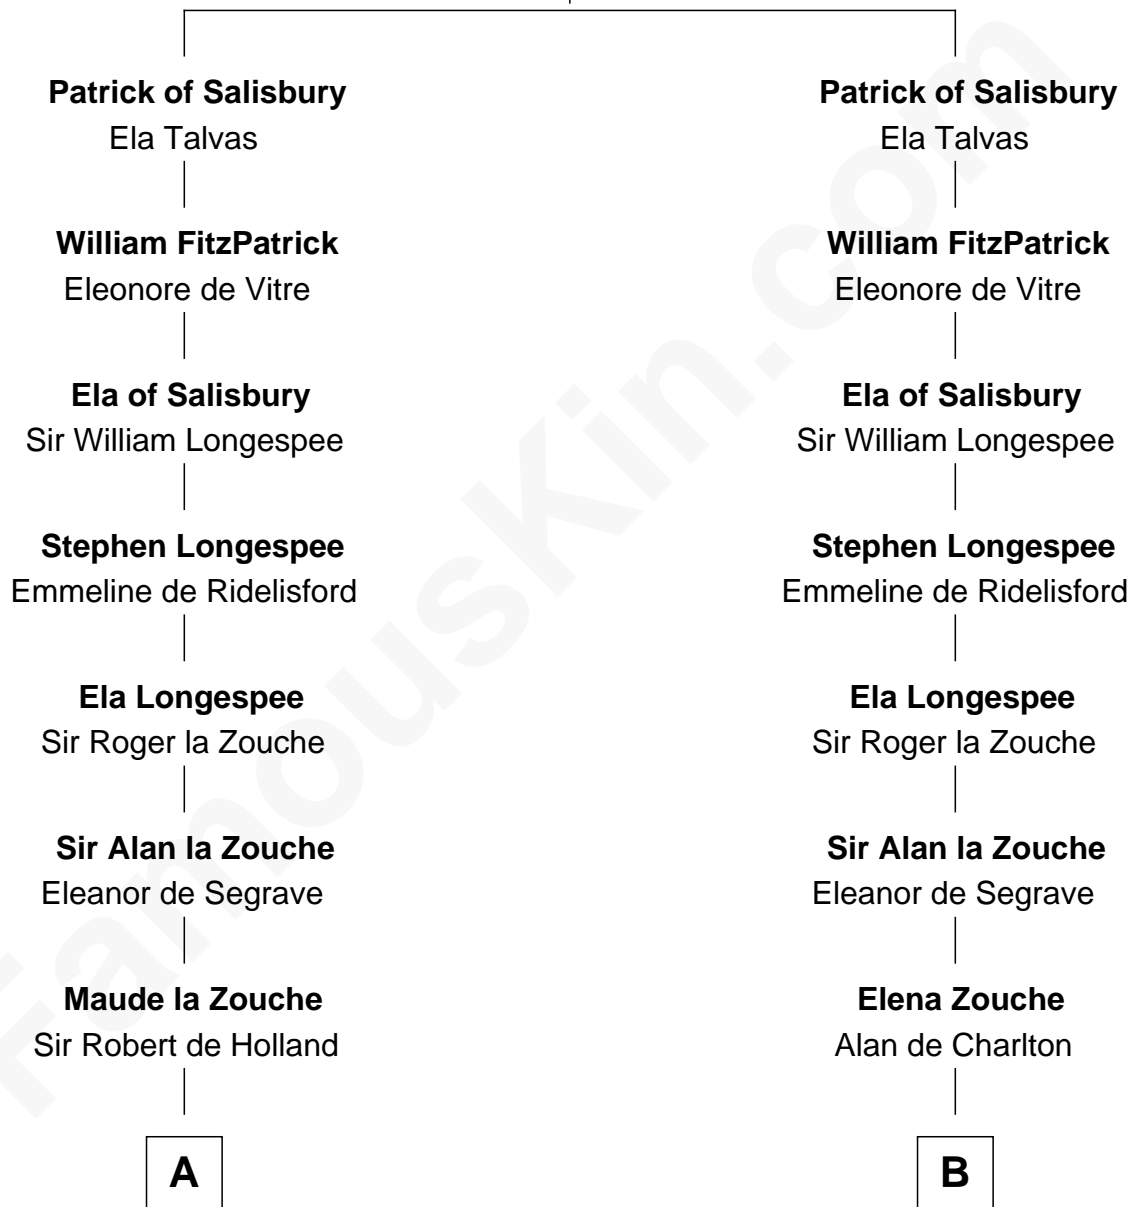

FamousKin.com

Relationship Chart of

Richard Henry Lee

Signer of the Declaration of Independence

20th cousin 1 time removed of

John Hancock

Signer of the Declaration of Independence

Walter of Salisbury
Sibilla de Chaworth

C

Alice Eltonhead

Henry Corbin

Laetitia Corbin

Richard Lee

Gov. Thomas Lee

Hannah Ludwell

Richard Henry Lee