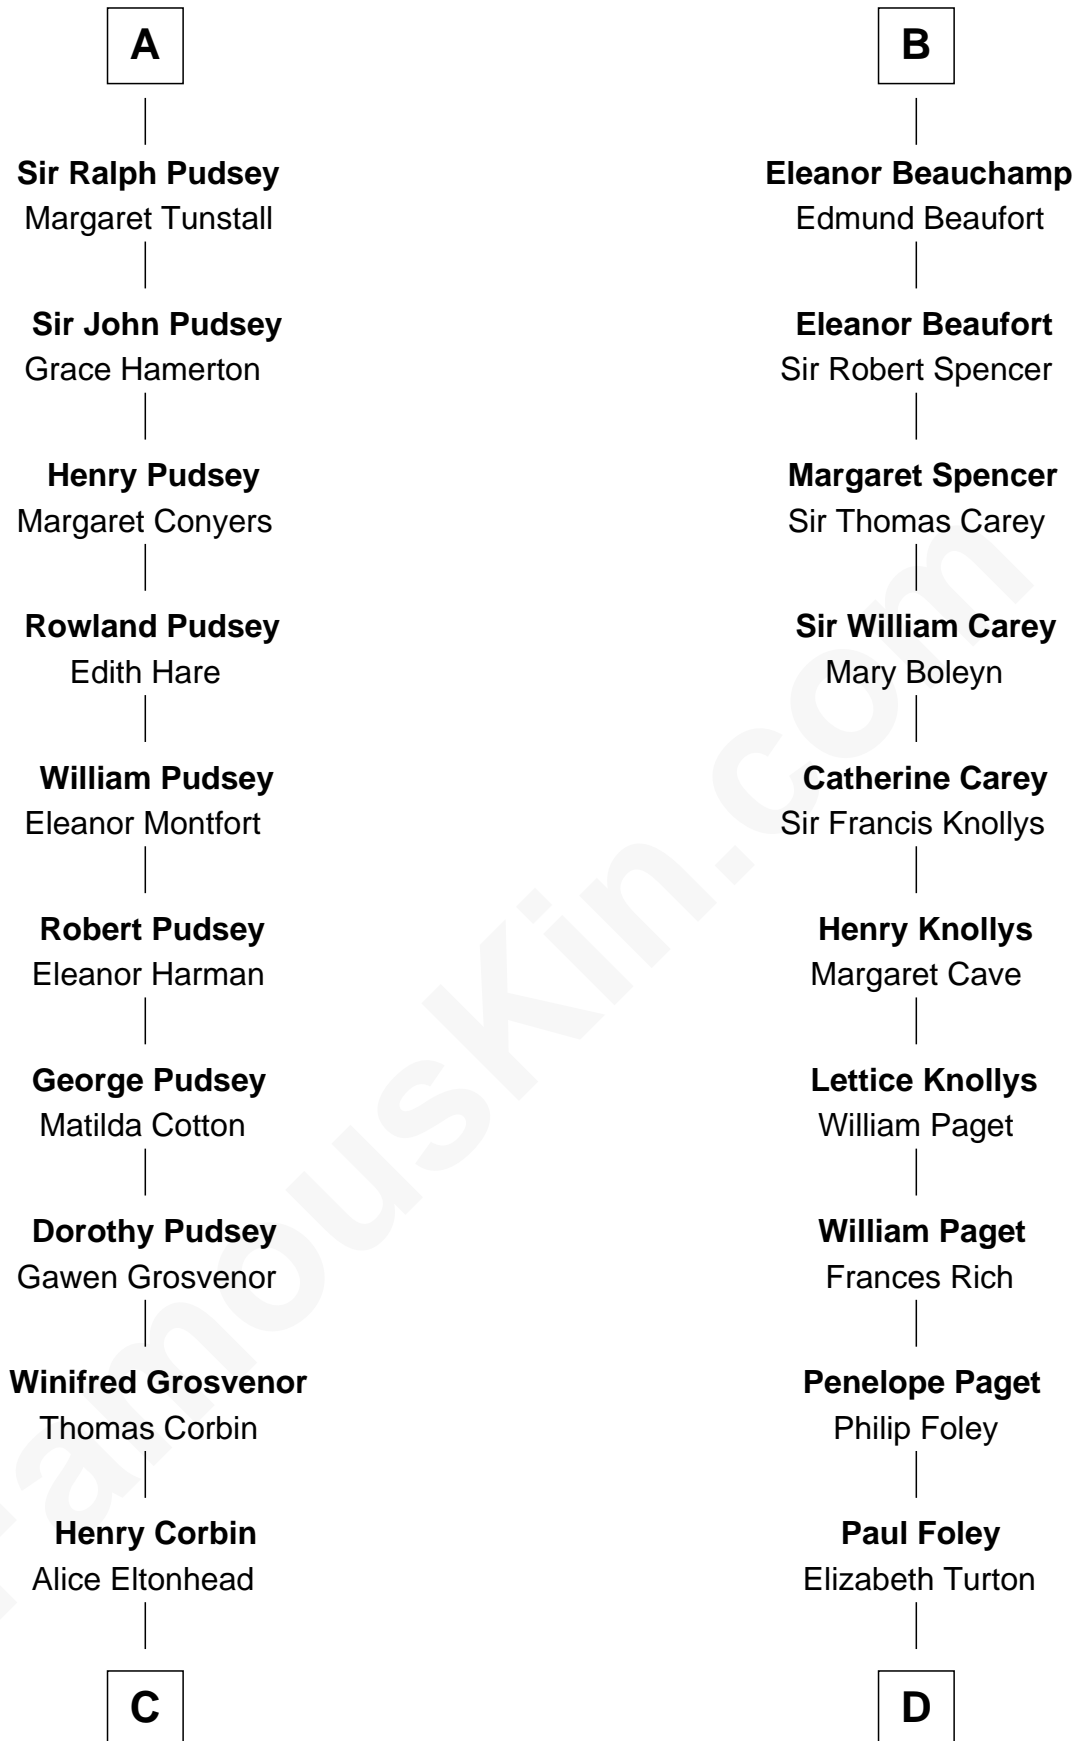

FamousKin.com

Relationship Chart of

Richard Henry Lee

Signer of the Declaration of Independence

19th cousin 1 time removed of

Charles Darwin
Theory of Evolution

C

Laetitia Corbin

Richard Lee

Gov. Thomas Lee

Hannah Ludwell

Richard Henry Lee

Signer of Declaration of Independence

D

Penelope Foley

Charles Howard

Mary Howard

Erasmus Darwin

Dr. Robert Waring Darwin

Susanna Wedgwood

Charles Darwin

Theory of Evolution

FamousKin.com