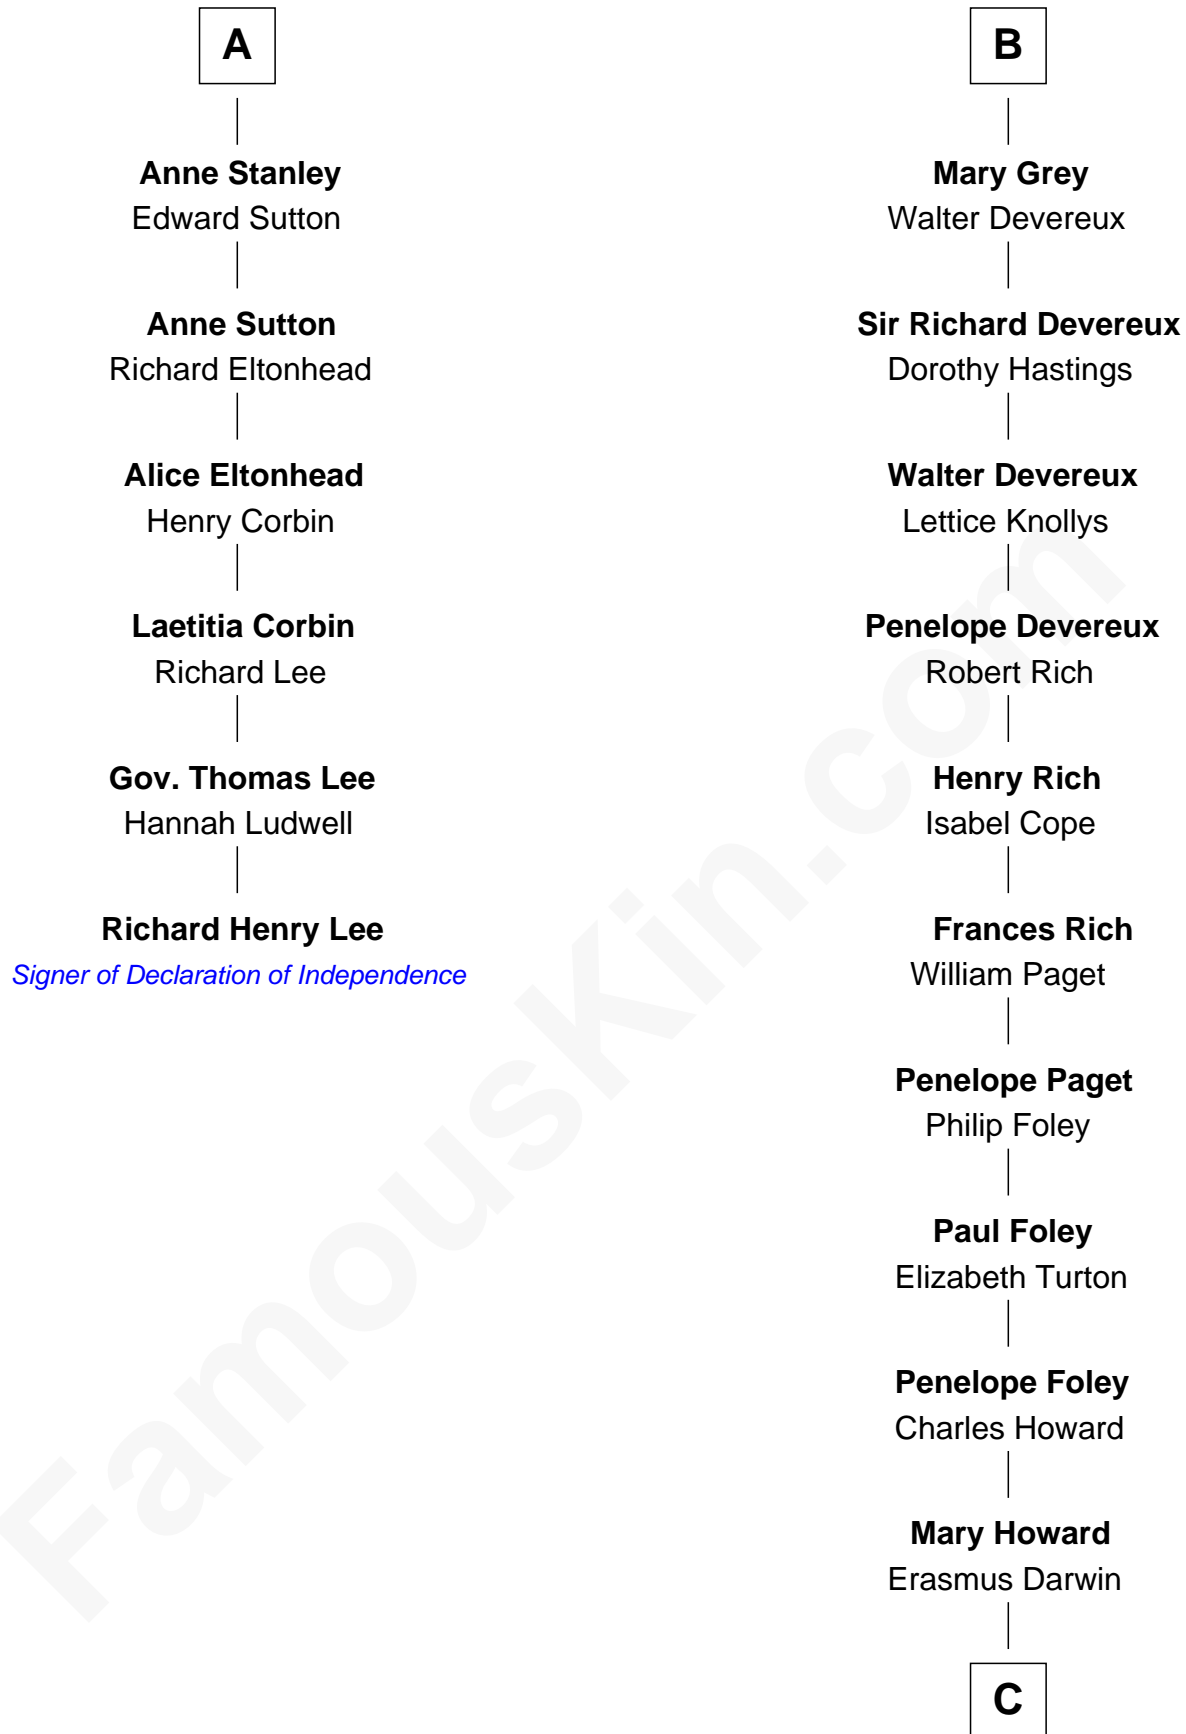

## Relationship Chart of

### Richard Henry Lee

*Signer of the Declaration of Independence*

12th cousin 6 times removed of

**Charles Darwin**  
*Theory of Evolution*

FamousKin.com