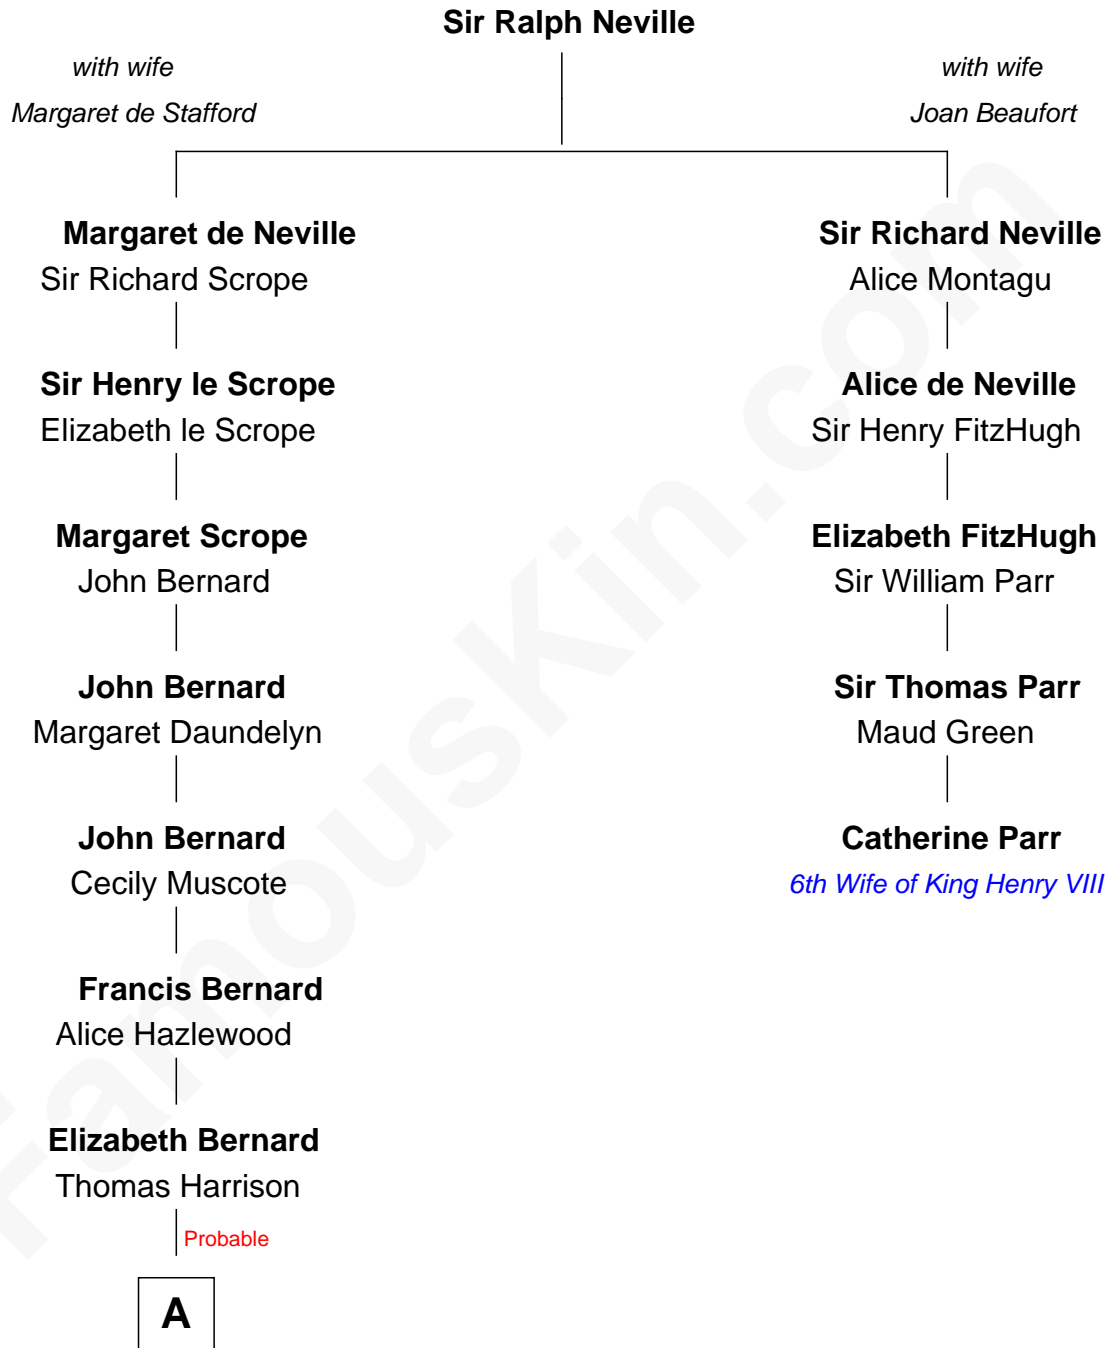

FamousKin.com

Relationship Chart of

Richard Henry Lee

Signer of the Declaration of Independence

4th cousin 7 times removed of

Catherine Parr

6th Wife of King Henry VIII

A

|
Benjamin Harrison

Mary - - - - -

|
Benjamin Harrison

Hannah Churchill

|
Hannah Harrison

Philip Ludwell

|
Hannah Ludwell

Gov. Thomas Lee