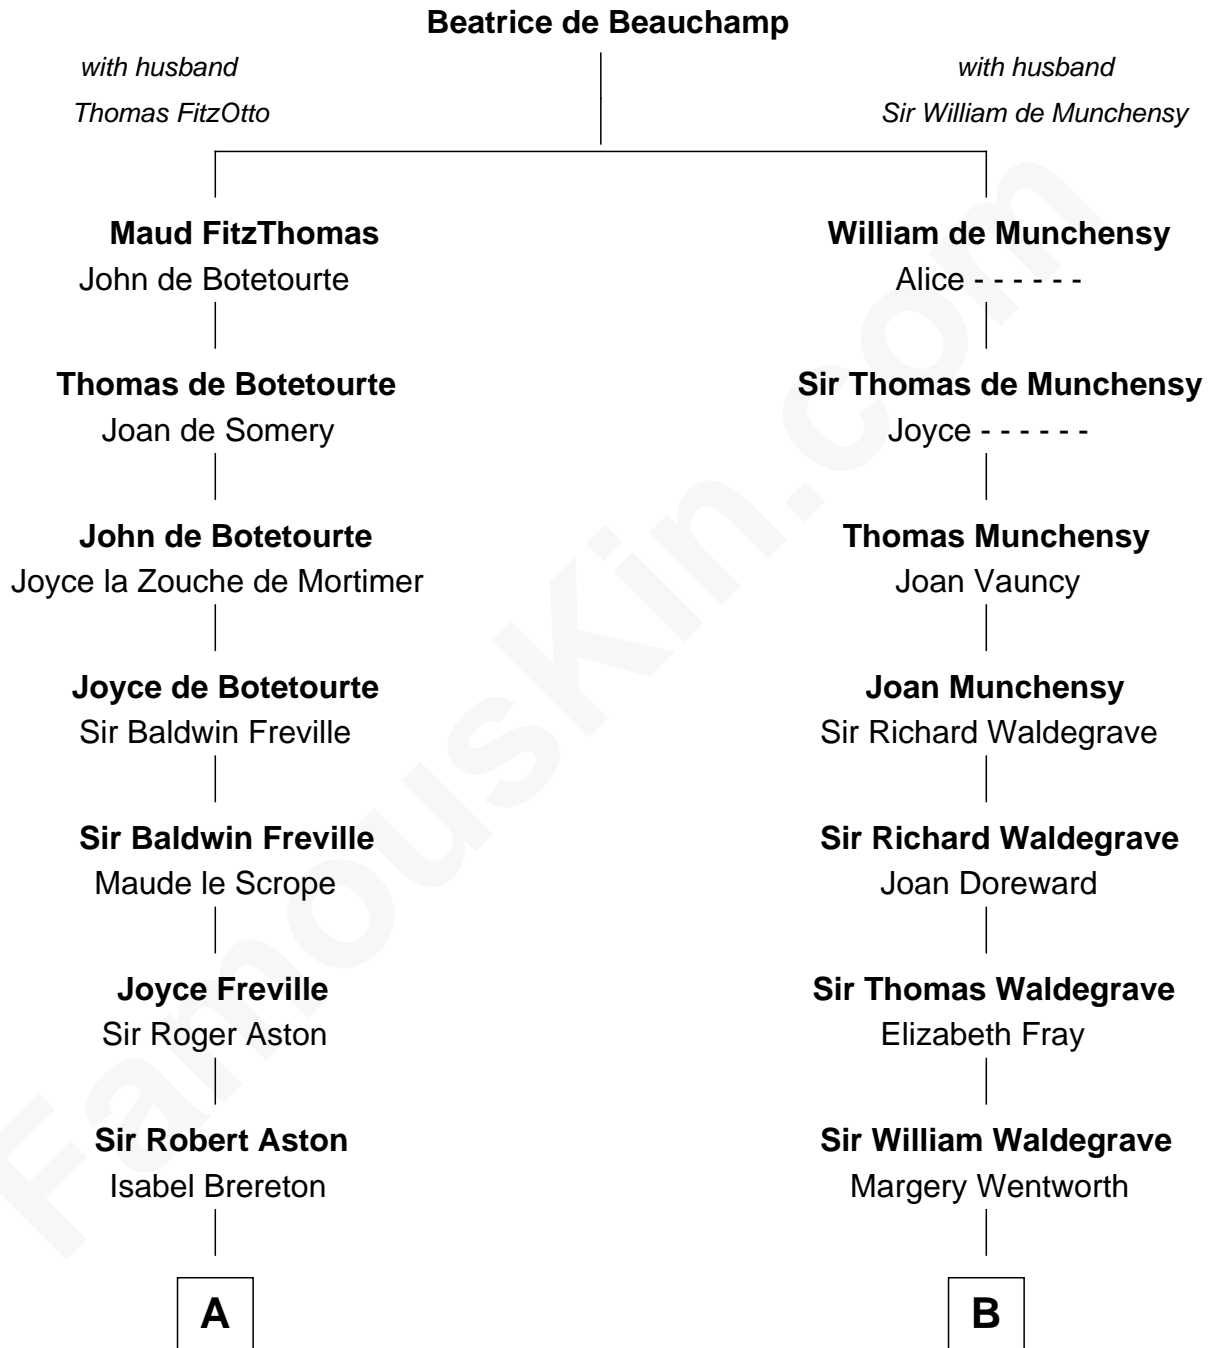

# FamousKin.com

## Relationship Chart of

### Richard Henry Lee

*Signer of the Declaration of Independence*

18th cousin 3 times removed of

**Jake Gyllenhaal**  
*Movie Actor*

**C**

**Gov. Thomas Lee**

Hannah Ludwell

**Richard Henry Lee**