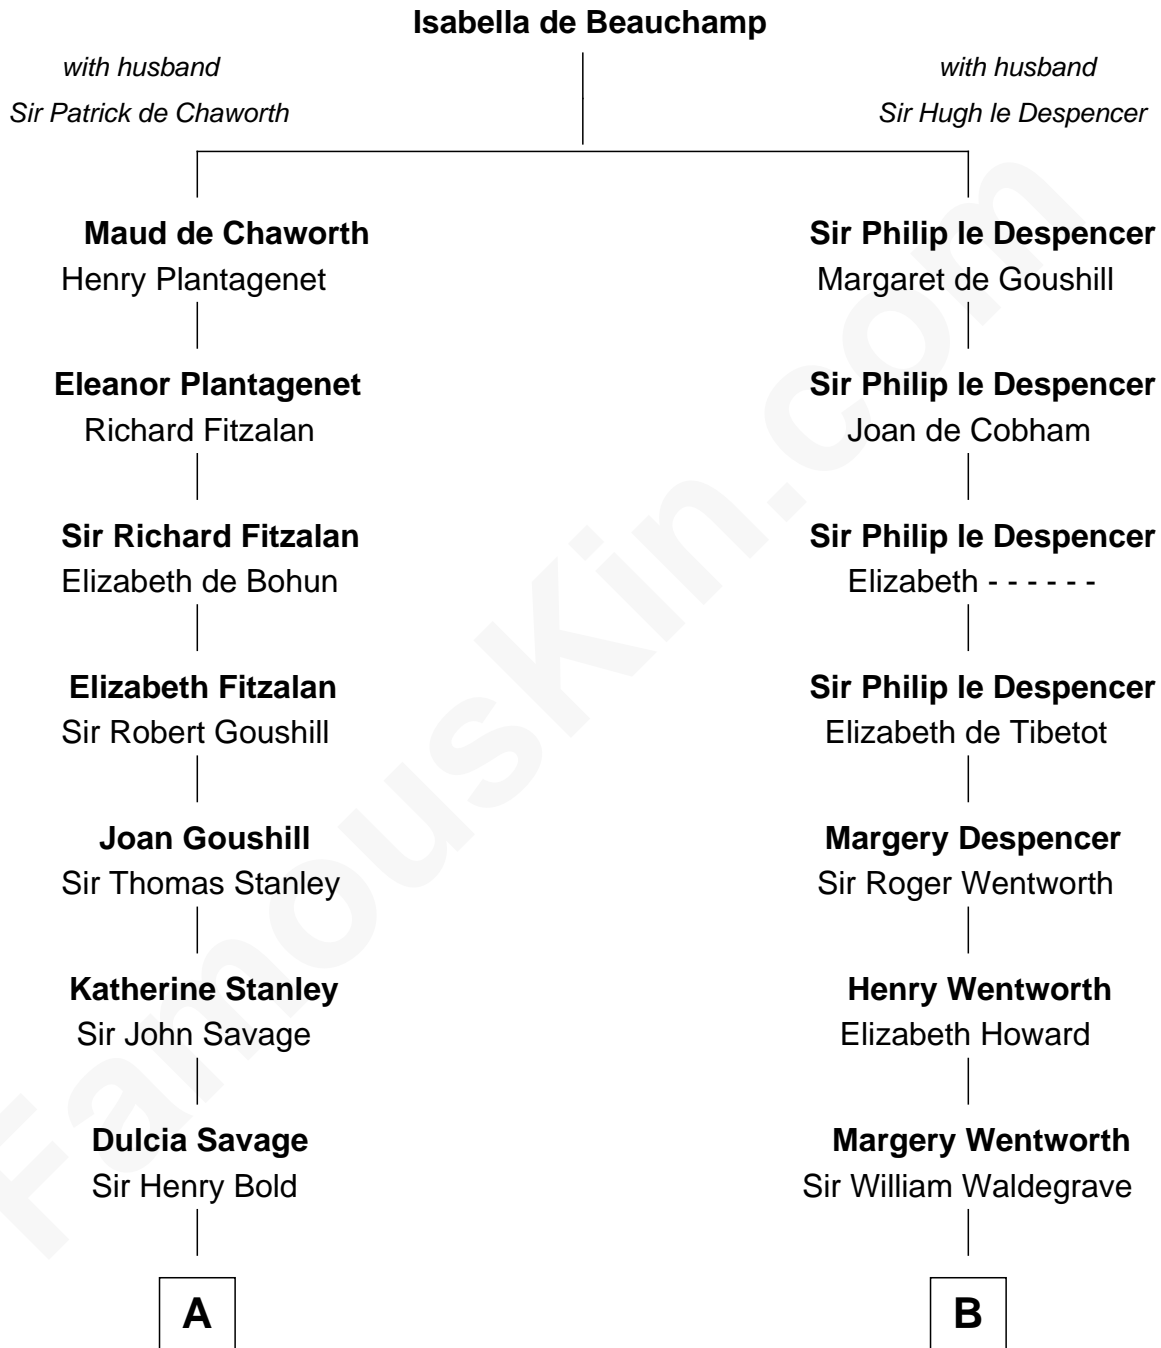

FamousKin.com

Relationship Chart of

Richard Henry Lee

Signer of the Declaration of Independence

14th cousin 7 times removed of

Jake Gyllenhaal
Movie Actor

C

Anders Leonard Gyllenhaal

Selma Amanda Nelson

Leonard Ephraim Gyllenhaal

Philo Pendleton

Hugh Anders Gyllenhaal

Virginia Lowrie Childs

Stephen Roark Gyllenhaal

Naomi Achs

Jake Gyllenhaal