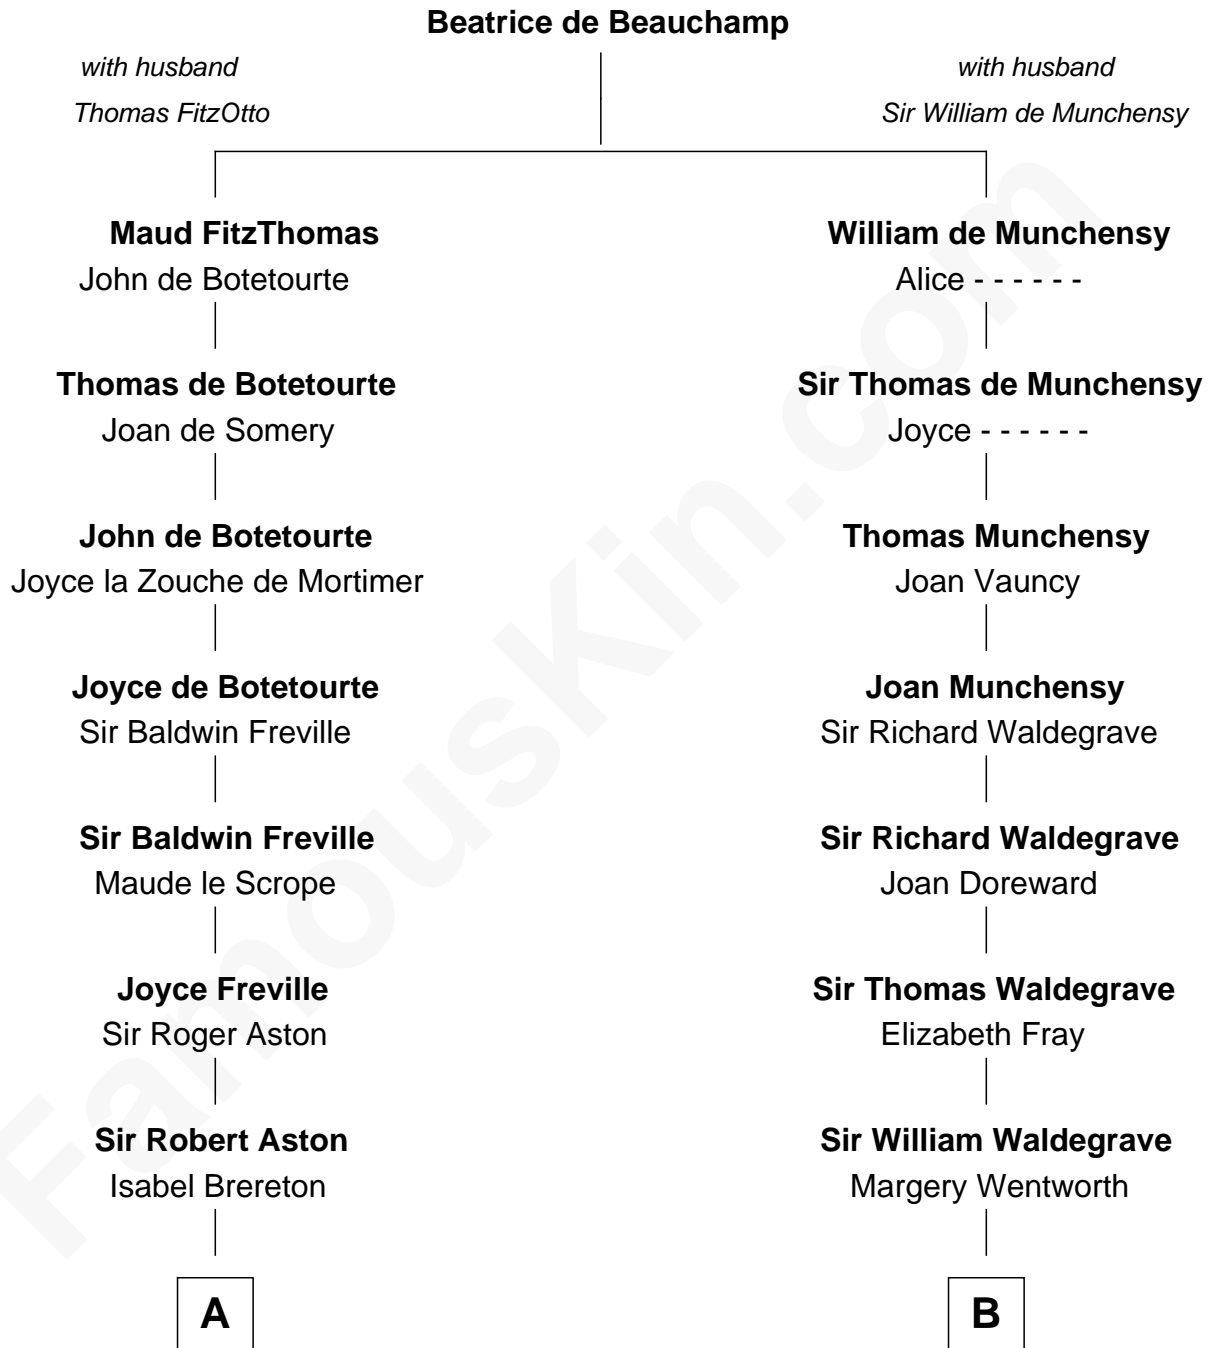

FamousKin.com

Relationship Chart of

Richard Henry Lee

Signer of the Declaration of Independence

18th cousin 3 times removed of

Maggie Gyllenhaal
Movie Actress

C

Gov. Thomas Lee

Hannah Ludwell

Richard Henry Lee

Signer of Declaration of Independence

D

Anders Leonard Gyllenhaal

Selma Amanda Nelson

Leonard Ephraim Gyllenhaal

Philo Pendleton